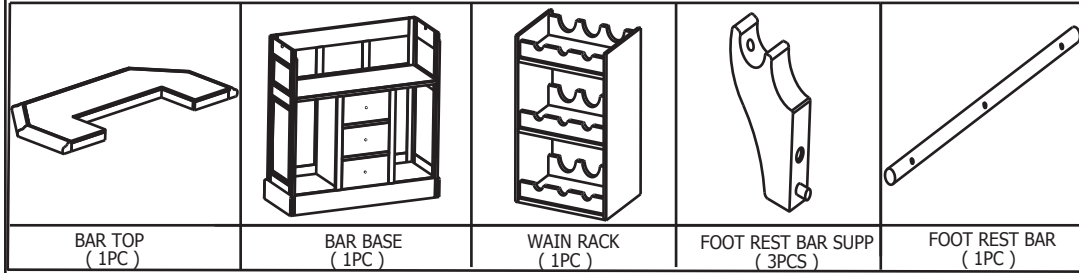

ASSEMBLY INSTRUCTION

0411-00-T/0411-00-B

78" BELVEDERE BAR

IMPORTANT NOTE :

The Foot Rest Parts and Hardware are located beneath the bar unit.

PARTS LIST