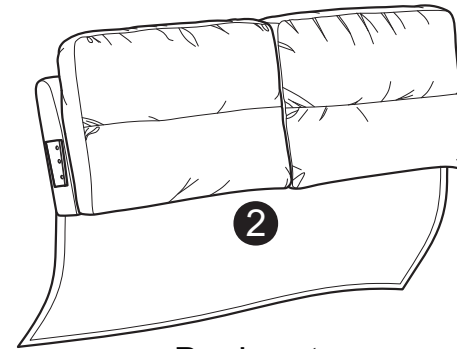

ASSEMBLY INSTRUCTIONS

WARNING

- This product has been designed for seating two (2) average adults. To prevent injury and damage to this unit, PROHIBIT jumping on it.
 - This product is designed for home use and not intended for commercial use.
 - Children under the age of 5, small infants and babies should not sleep alone on this product for safety reasons.
 - Recommended # of people needed for handling: 2 (however it is always better to have an extra hand.)
 - THIS INSTRUCTION BOOKLET CONTAINS **IMPORTANT** SAFETY INFORMATION. PLEASE READ AND KEEP FOR FUTURE REFERENCE.
-

PARTS

Sofa Body
QTY:1

Backrest
QTY:1

Left Facing Arm
QTY:1

(In the storage underneath of sofa body)

Right Facing Arm
QTY:1

(In the storage underneath of sofa body)

Leg
QTY:4