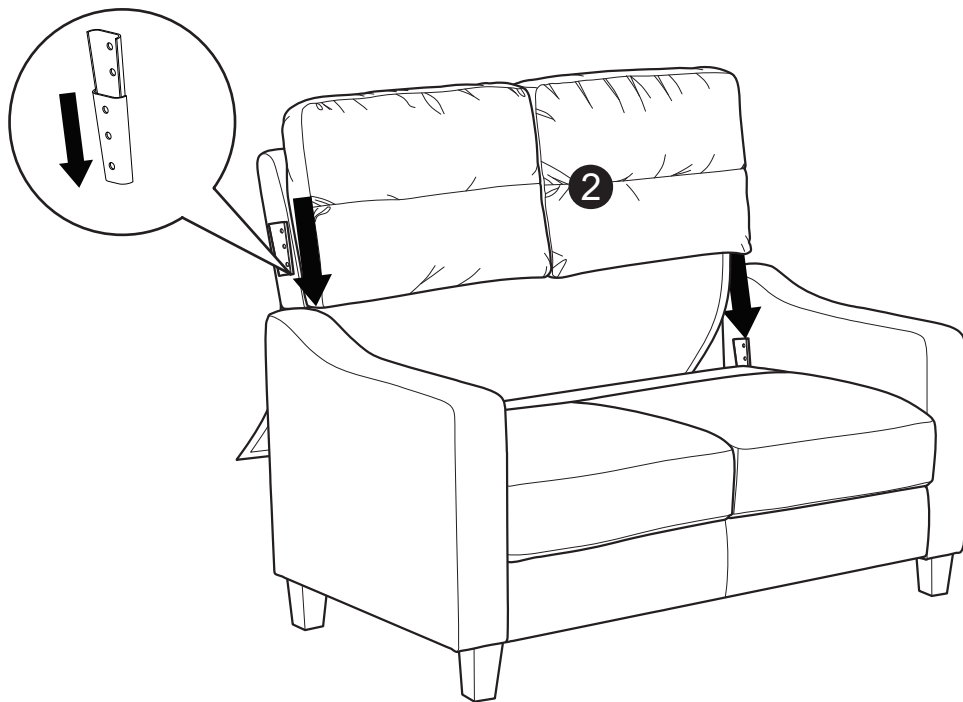

ASSEMBLY INSTRUCTIONS

WARNING

- This product has been designed for seating two (2) average adults. To prevent injury and damage to this unit, PROHIBIT jumping on it.
 - This product is designed for home use and not intended for commercial use.
 - Children under the age of 5, small infants and babies should not sleep alone on this product for safety reasons.
 - Recommended # of people needed for handling: 2 (however it is always better to have an extra hand.)
 - THIS INSTRUCTION BOOKLET CONTAINS **IMPORTANT** SAFETY INFORMATION. PLEASE READ AND KEEP FOR FUTURE REFERENCE.
-

PARTS

Sofa Body
QTY:1

Backrest
QTY:1

Left Facing Arm
QTY:1

(In the storage underneath of sofa body)

Right Facing Arm
QTY:1

(In the storage underneath of sofa body)

Leg
QTY:4

(In the storage underneath of sofa body)

Step 1 :

Step 2 :

Step 3 :

Step 4 :

Step 5:

INSTALLATION COMPLETE :