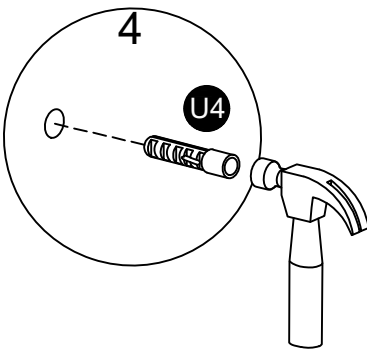

STEP 17

L x 4pcs

STEP 18

STEP 19

J x 4pcs 

M x 2pcs 

STEP 20

J x 4pcs 

STEP 21

U2 x 2pcs

U3 x 2pcs

Connecting Plate

STEP 22

U1 x 2pcs

U3 x 2pcs

Connecting Plate

U4 x 2pcs

STEP 23

U5 x 2pcs

Nylon Cable Tie

Pull to verify lock

Correct

Maximum weight capacities

**MAXIMUM WEIGHT:
0LBS(0KG)**