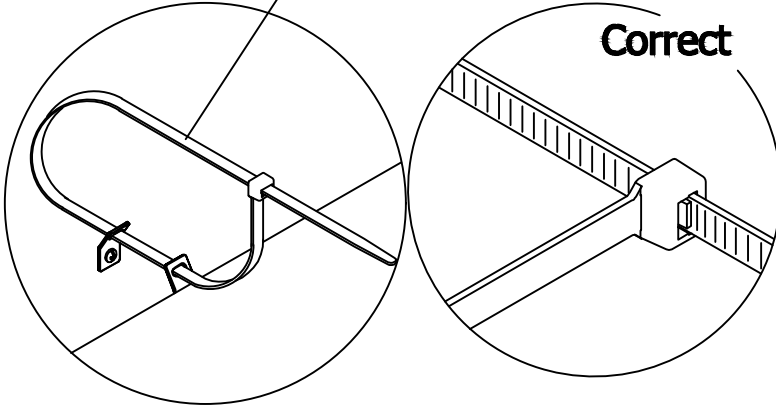

STEP 21

U2 x 2pcs

U3 x 2pcs

Connecting Plate

STEP 22

U1 x 2pcs

U3 x 2pcs

Connecting Plate

U4 x 2pcs

STEP 23

U5 x 2pcs

Nylon Cable Tie

Pull to verify lock

Correct

Maximum weight capacities

**MAXIMUM WEIGHT:
0LBS(0KG)**