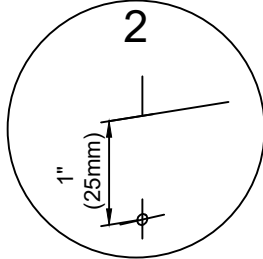

STEP 17

L x 4pcs

STEP 18

STEP 19

J x 4pcs 

M x 2pcs 

STEP 20

J x 4pcs 

STEP 21

U2 x 2pcs

U3 x 2pcs

Connecting Plate

STEP 22

U1 x 2pcs

U3 x 2pcs

Connecting Plate

U4 x 2pcs

STEP 23

U5 x 2pcs

Nylon Cable Tie

Pull to verify lock

Correct

Maximum weight capacities

**MAXIMUM WEIGHT:
0LBS(0KG)**