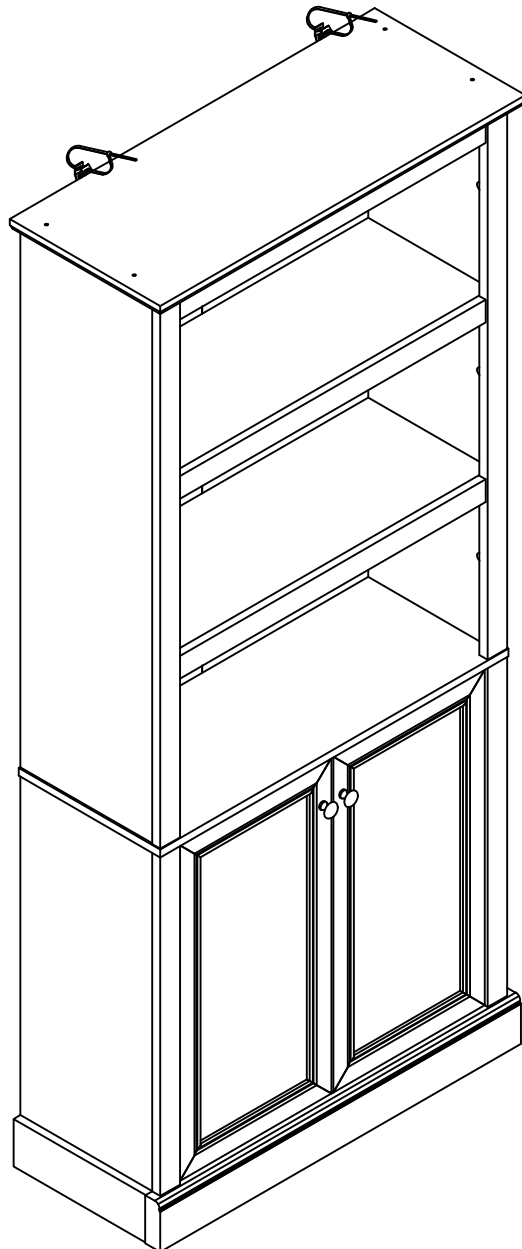

STEP 21

U2 x 2pcs

U3 x 2pcs

Connecting Plate

STEP 22

U1 x 2pcs

U3 x 2pcs

Connecting Plate

U4 x 2pcs

STEP 23

U5 x 2pcs

Nylon Cable Tie

Pull to verify lock

Correct

Maximum weight capacities

**MAXIMUM WEIGHT:
0LBS(0KG)**