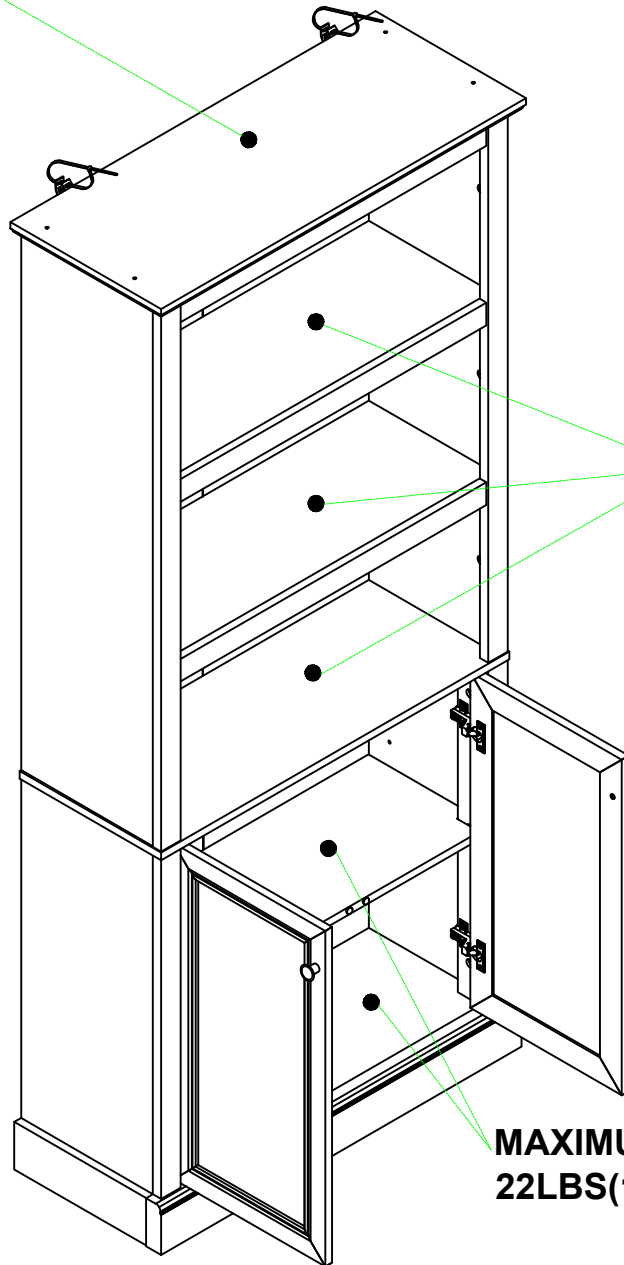

STEP 21

U2 x 2pcs

U3 x 2pcs

Connecting Plate

STEP 22

U1 x 2pcs

U3 x 2pcs

Connecting Plate

U4 x 2pcs

STEP 23

U5 x 2pcs

Nylon Cable Tie

Pull to verify lock

Correct

Maximum weight capacities

**MAXIMUM WEIGHT:
0LBS(0KG)**