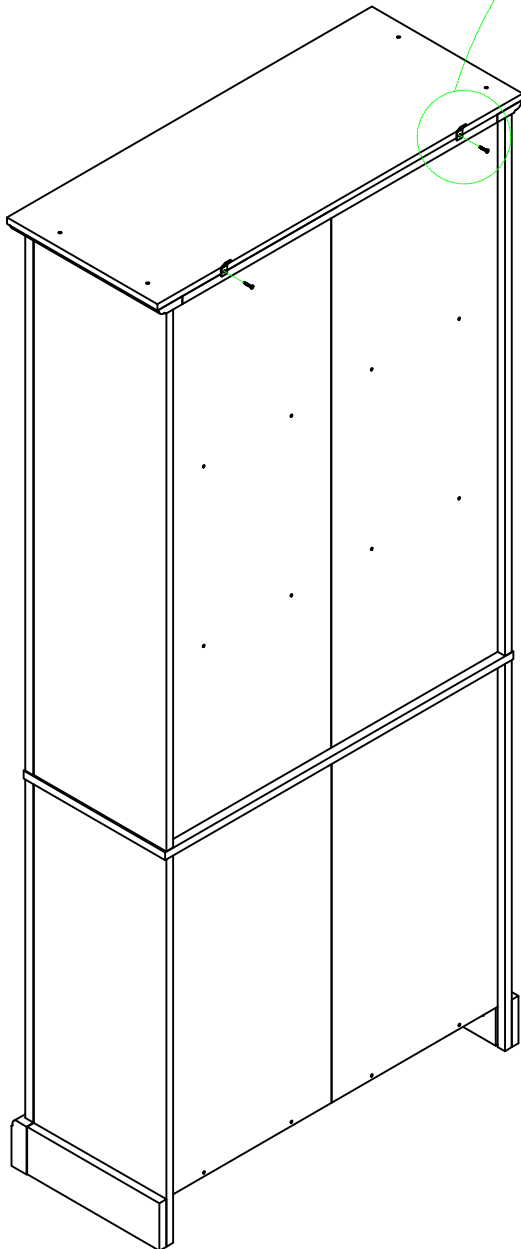

STEP 21

U2 x 2pcs

U3 x 2pcs

Connecting Plate

STEP 22

U1 x 2pcs

U3 x 2pcs

Connecting Plate

U4 x 2pcs

STEP 23

U5 x 2pcs

Nylon Cable Tie

Pull to verify lock

Correct

Maximum weight capacities

**MAXIMUM WEIGHT:
0LBS(0KG)**