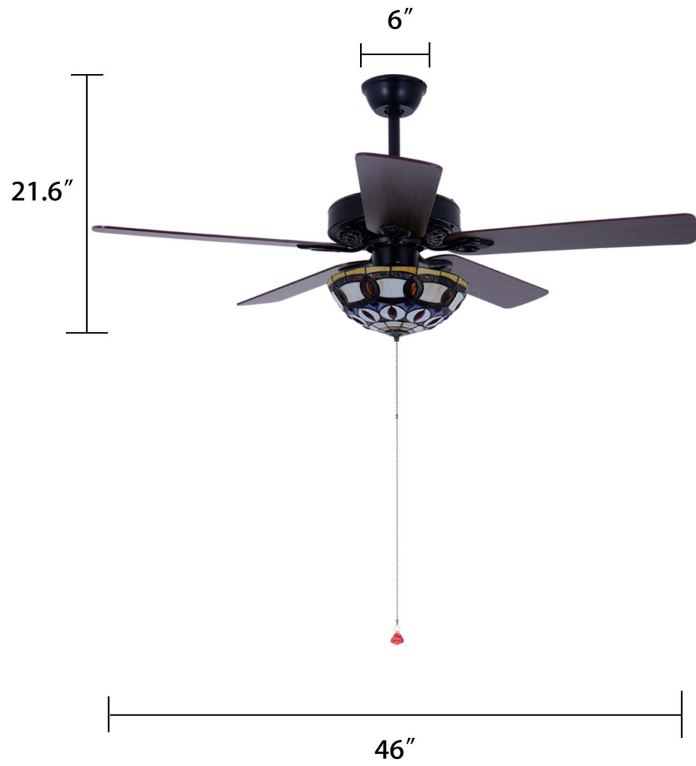

# Product Dimensions

Adjustable Downrod

Remote Controller

E26 Base