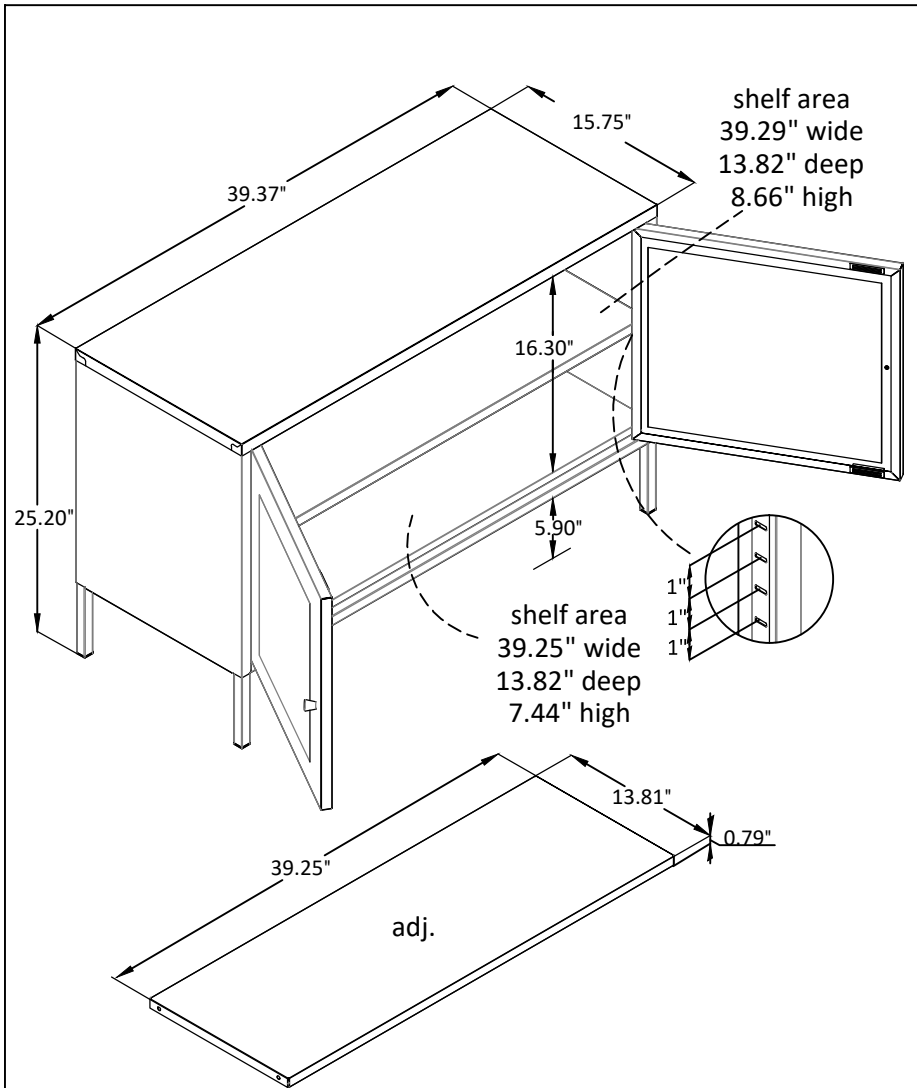

2 Door Storage Cabinet - Fluted Glass

Wood Breakdown:
Total Storage: 5.07 cubic feet

Overall Product Size:
39.37" W x 15.75" D x 25.20" H
100cm W x 40cm D x 64cm H

Maximum Weight Capacities
Unit Weight: 43.56 lbs (19.80kg)