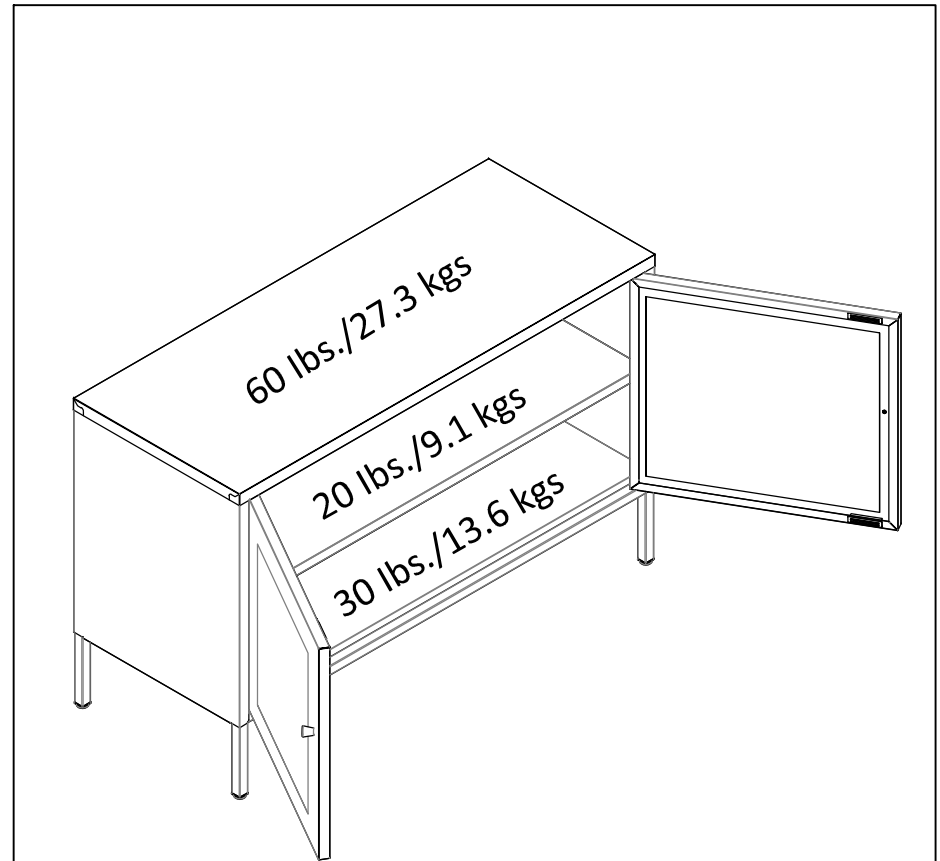

2 Door Storage Cabinet - Fluted Glass

Wood Breakdown:
Total Storage: 5.07 cubic feet

Overall Product Size:
39.37" W x 15.75" D x 25.20" H
100cm W x 40cm D x 64cm H

Maximum Weight Capacities
Unit Weight: 43.56 lbs (19.80kg)