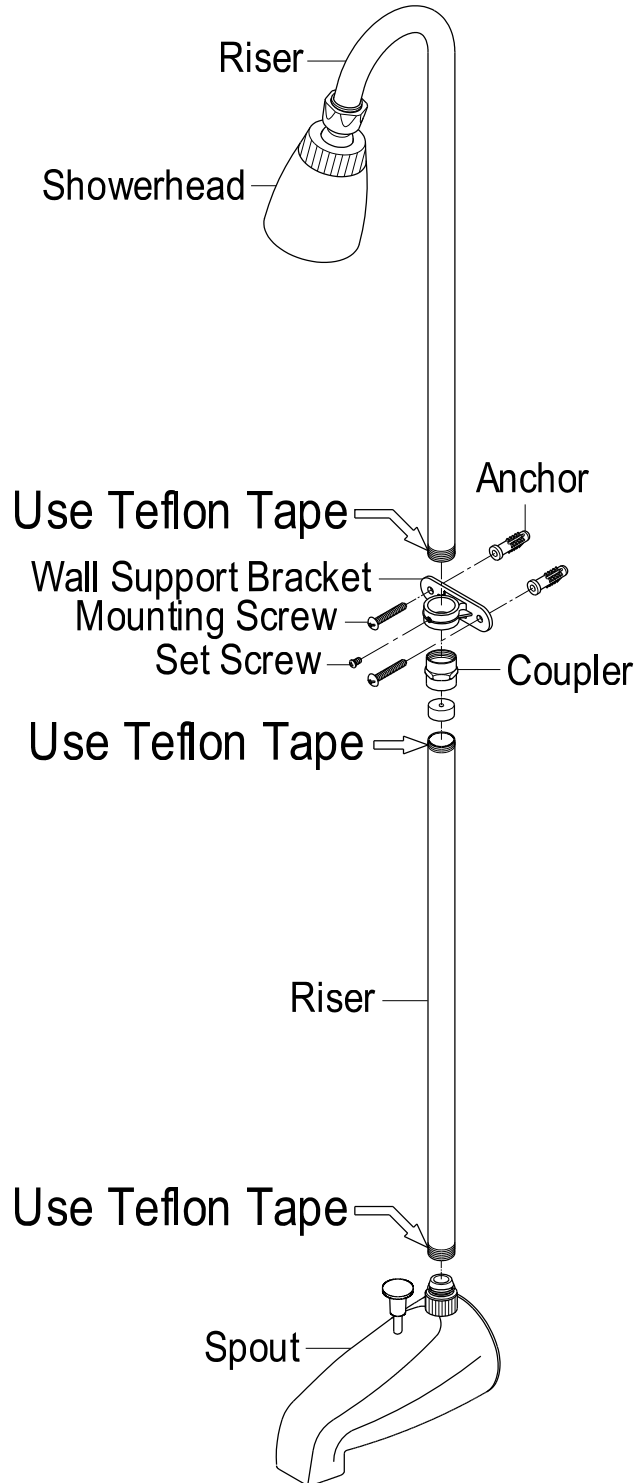

KINGSTON BRASS

THE TRADITION OF FINE BRASS

Installation Instructions For Use With KB's Convert To Shower Unit

Mounting Screw & Anchor	Set Screw
	
2 Pcs	1 Pc

www.kingstonbrass.com

TOLL-FREE CUSTOMER SERVICE: 1-877-2-KBRASS