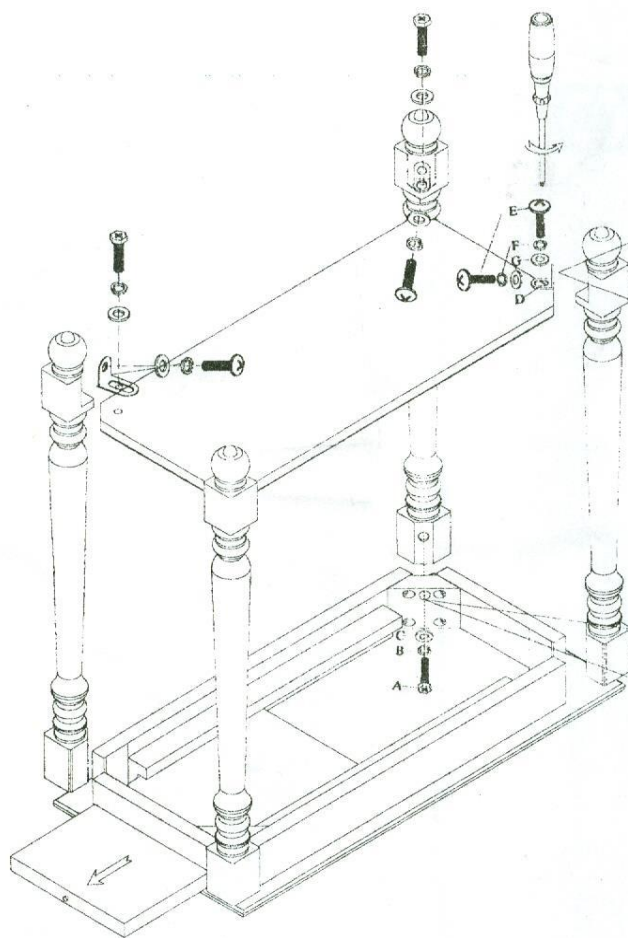

Assembly Instructions

PACKAGED

- | | | |
|-----|---------------|-------------|
| (A) | 4-Bolt | Ø5/16"*2"L |
| (B) | 4-Lock Washer | Ø5/16" |
| (C) | 4-Flat Washer | Ø5/16"*19mm |
| (D) | 4-Bracket | 32*18*21mm |
| (E) | 8-Bolt | Ø1/4"*5/8"L |
| (F) | 8-Lock Washer | Ø1/4" |
| (G) | 8-Flat Washer | Ø1/4"*16mm |

Step #2

Step #1

(*Caution:DO NOT OVERTIGHTEN

In any correspondence regarding this product, please include the complete identification number located on the underside of the product.

We hope this Chair side chest will be a useful and decorative addition to your home for years to come.