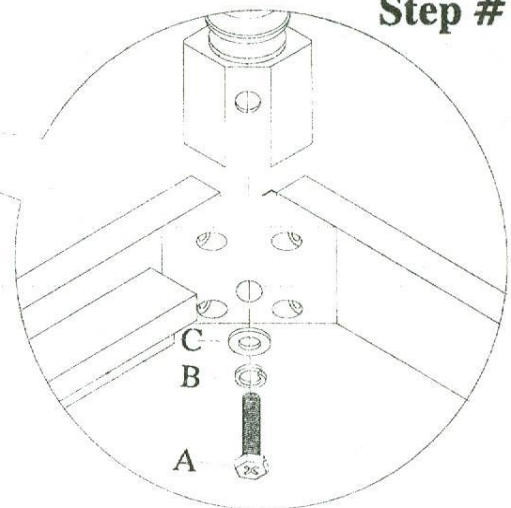

Assembly Instructions

PACKAGED

- | | | |
|-----|---------------|-------------|
| (A) | 4-Bolt | Ø5/16"*2"L |
| (B) | 4-Lock Washer | Ø5/16" |
| (C) | 4-Flat Washer | Ø5/16"*19mm |
| (D) | 4-Bracket | 32*18*21mm |
| (E) | 8-Bolt | Ø1/4"*5/8"L |
| (F) | 8-Lock Washer | Ø1/4" |
| (G) | 8-Flat Washer | Ø1/4"*16mm |

Step #2

Step #1

(*Caution:DO NOT OVERTIGHTEN

In any correspondence regarding this product, please include the complete identification number located on the underside of the product.

We hope this Chair side chest will be a useful and decorative addition to your home for years to come.