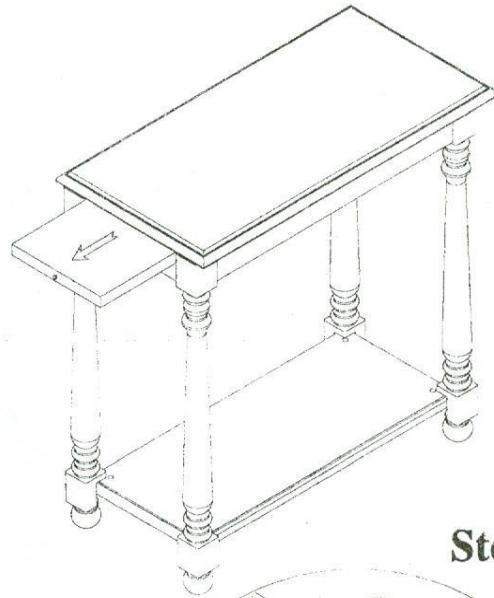

Assembly Instructions

PACKAGED

- | | | |
|-----|---------------|-------------|
| (A) | 4-Bolt | Ø5/16"*2"L |
| (B) | 4-Lock Washer | Ø5/16" |
| (C) | 4-Flat Washer | Ø5/16"*19mm |
| (D) | 4-Bracket | 32*18*21mm |
| (E) | 8-Bolt | Ø1/4"*5/8"L |
| (F) | 8-Lock Washer | Ø1/4" |
| (G) | 8-Flat Washer | Ø1/4"*16mm |

Step #2

Step #1

(*Caution:DO NOT OVERTIGHTEN

In any correspondence regarding this product, please include the complete identification number located on the underside of the product.

We hope this Chair side chest will be a useful and decorative addition to your home for years to come.