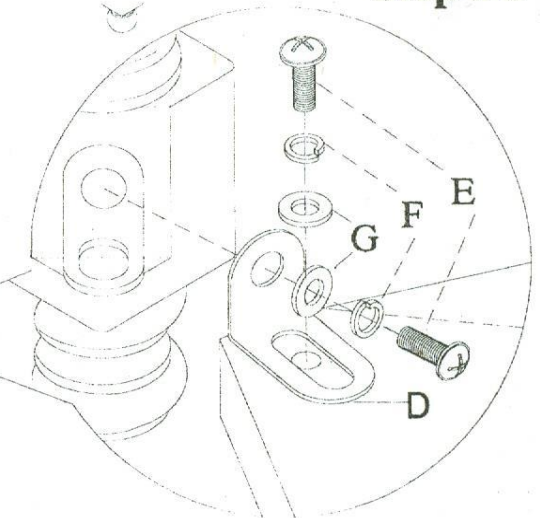

Assembly Instructions

PACKAGED

- | | | |
|-----|---------------|-------------|
| (A) | 4-Bolt | Ø5/16"*2"L |
| (B) | 4-Lock Washer | Ø5/16" |
| (C) | 4-Flat Washer | Ø5/16"*19mm |
| (D) | 4-Bracket | 32*18*21mm |
| (E) | 8-Bolt | Ø1/4"*5/8"L |
| (F) | 8-Lock Washer | Ø1/4" |
| (G) | 8-Flat Washer | Ø1/4"*16mm |

Step #2

Step #1

(*Caution:DO NOT OVERTIGHTEN

In any correspondence regarding this product, please include the complete identification number located on the underside of the product.

We hope this Chair side chest will be a useful and decorative addition to your home for years to come.