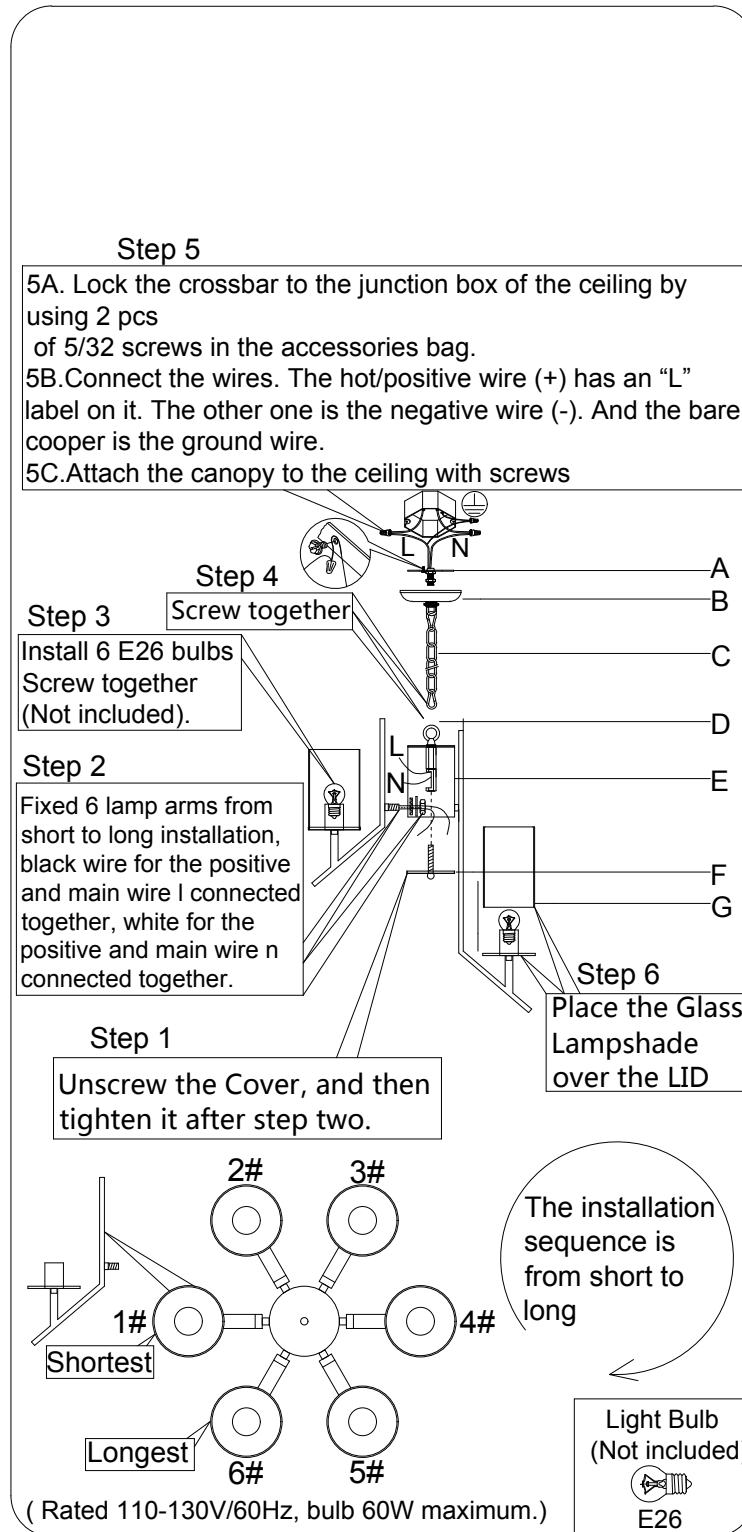

Assembly & Installation Instructions

Warning: If any special control devices are used with this fixture, follow the instructions carefully to assure full compliance with N.E.C. requirements. If there are any questions, contact a qualified electric contractor.

WIRE CONNECTION DIAGRAM

Wires meeting safety standards are required to connect the electrical circuit.

CAUTION: Risk of fire

Please read all instructions carefully. Before you proceed to install, make sure that the power supply is turned off and remains off until installation is completed.

PARTS INCLUDED

Code	Part Description	QTY
A	Mounting Bracket	1
B	Canopy	1
C	Sling Chain	1
D	Lifting Ring	1
E	Metal Pipe	1
F	Cover	1
G	Glass Lampshade	6
1#	Lamp Arm	1
2#	Lamp Arm	1
3#	Lamp Arm	1
4#	Lamp Arm	1
5#	Lamp Arm	1
6#	Lamp Arm	1