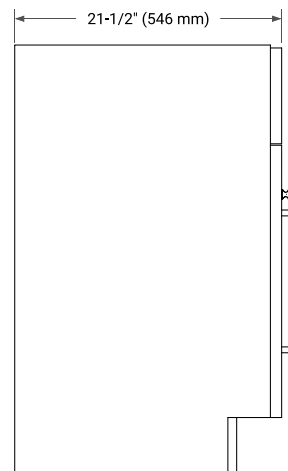

42" RIGHT OFFSET CABINET

BASE CABINET DIMENSIONS

42" W x 21.5" D x 34.5" H

FEATURES

- Solid wood frame & plywood panels
- Dovetail drawers and joints
- Soft closing doors & drawers

HARDWARE FINISHES*

Brushed Nickel Satin Brass Matte Black Polished Chrome

PLAN VIEW

43" RIGHT RECTANGLE SINK COUNTERTOP WITH 0.75 IN. THICKNESS

OVERALL DIMENSIONS

43" W x 22" D x 0.75" H

COUNTERTOP OPTIONS

Carrara Marble

FEATURES

- Solid countertop with mitered edges & seams
- Undermount white rectangular sink
- Pre-drilled for 8" widespread faucet

INCLUDED

- Countertop
- Matching Backsplash
- Rectangle Sink

COUNTERTOP PLAN VIEW

EDGE SIDE VIEW

THREE DIMENSIONAL COUNTERTOP VIEW