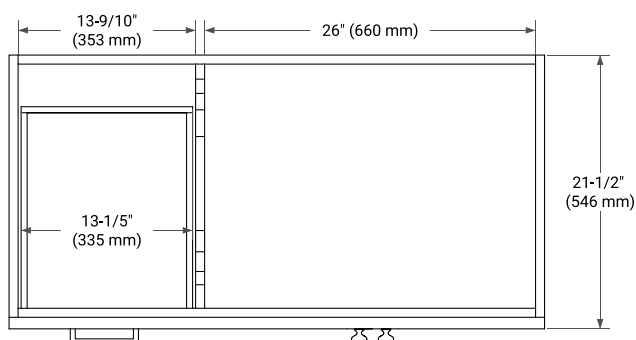

42" RIGHT OFFSET CABINET

BASE CABINET DIMENSIONS

42" W x 21.5" D x 34.5" H

FEATURES

- Solid wood frame & plywood panels
- Dovetail drawers and joints
- Soft closing doors & drawers

HARDWARE FINISHES*

Brushed Nickel Satin Brass Matte Black Polished Chrome

PLAN VIEW

43" RIGHT RECTANGLE SINK COUNTERTOP WITH 0.75 IN. THICKNESS

OVERALL DIMENSIONS

43" W x 22" D x 0.75" H

COUNTERTOP OPTIONS

Carrara Marble

FEATURES

- Solid countertop with mitered edges & seams
- Undermount white rectangular sink
- Pre-drilled for 8" widespread faucet

INCLUDED

- Countertop
- Matching Backsplash
- Rectangle Sink

COUNTERTOP PLAN VIEW

EDGE SIDE VIEW

THREE DIMENSIONAL COUNTERTOP VIEW