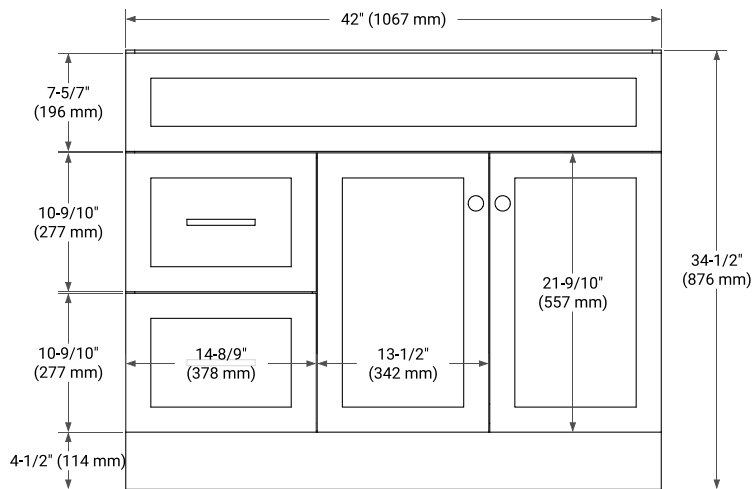

42" RIGHT OFFSET CABINET

BASE CABINET DIMENSIONS

42" W x 21.5" D x 34.5" H

FEATURES

- Solid wood frame & plywood panels
- Dovetail drawers and joints
- Soft closing doors & drawers

HARDWARE FINISHES*

Brushed Nickel   Satin Brass   Matte Black   Polished Chrome

*Hardware comes preinstalled with the illustrated option.
Other finishes are available on our online store if you prefer a different one.*

AVAILABLE COLORS

White   Grey   Midnight Blue   Black

FRONT VIEW

SIDE VIEW

PLAN VIEW