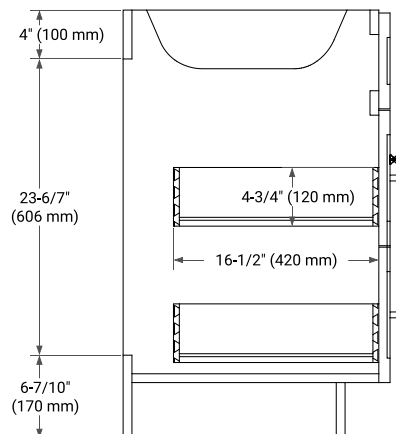

42" RIGHT OFFSET CABINET

BASE CABINET DIMENSIONS

42" W x 21.5" D x 34.5" H

FEATURES

- Solid wood frame & plywood panels
- Dovetail drawers and joints
- Soft closing doors & drawers

HARDWARE FINISHES*

Brushed Nickel Satin Brass Matte Black Polished Chrome

PLAN VIEW

43" RIGHT RECTANGLE SINK COUNTERTOP WITH 0.75 IN. THICKNESS

OVERALL DIMENSIONS

43" W x 22" D x 0.75" H

COUNTERTOP OPTIONS

Carrara Marble

FEATURES

- Solid countertop with mitered edges & seams
- Undermount white rectangular sink
- Pre-drilled for 8" widespread faucet

INCLUDED

- Countertop
- Matching Backsplash
- Rectangle Sink

COUNTERTOP PLAN VIEW

EDGE SIDE VIEW

THREE DIMENSIONAL COUNTERTOP VIEW