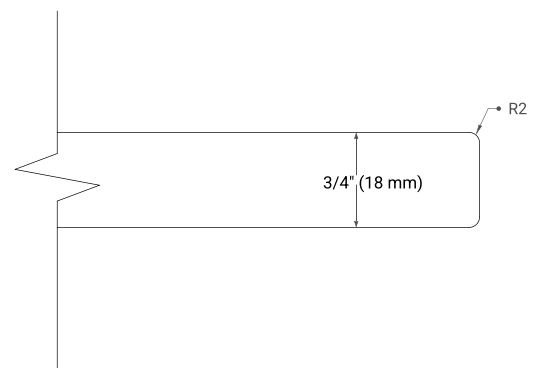

PLAN VIEW

43" RIGHT RECTANGLE SINK COUNTERTOP WITH 0.75 IN. THICKNESS

OVERALL DIMENSIONS

43" W x 22" D x 0.75" H

COUNTERTOP OPTIONS

Carrara Marble

FEATURES

- Solid countertop with mitered edges & seams
- Undermount white rectangular sink
- Pre-drilled for 8" widespread faucet

INCLUDED

- Countertop
- Matching Backsplash
- Rectangle Sink

COUNTERTOP PLAN VIEW

EDGE SIDE VIEW

THREE DIMENSIONAL COUNTERTOP VIEW