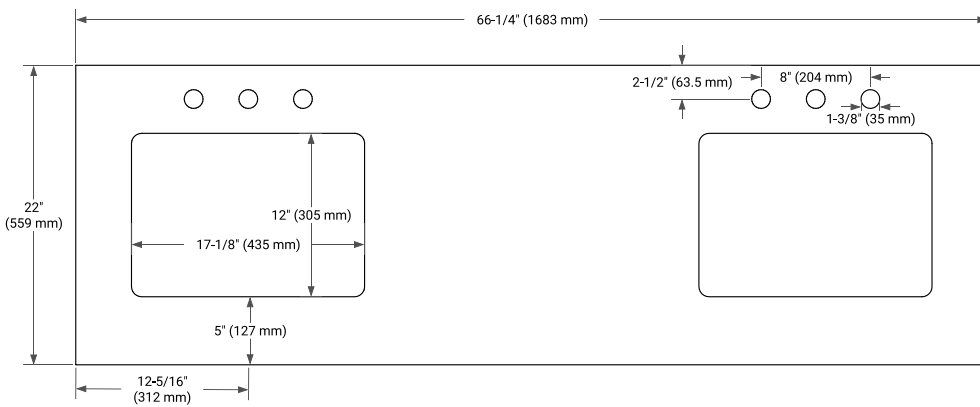

66" DOUBLE SINK BASE CABINET

BASE CABINET DIMENSIONS

66" W x 21.5" D x 34.5" H

FEATURES

- Solid wood frame & plywood panels
- Dovetail drawers and joints
- Soft closing doors & drawers

HARDWARE FINISHES*

Brushed Nickel Satin Brass Matte Black Polished Chrome

66" DOUBLE RECTANGLE SINK COUNTERTOP WITH 1.5 IN. THICKNESS

OVERALL DIMENSIONS

66.25" W x 22" D x 1.5" H

COUNTERTOP OPTIONS

Carrara White Quartz

FEATURES

- Solid countertop with mitered edges & seams
- Undermount white rectangular sink
- Pre-drilled for 8" widespread faucet

INCLUDED

- Countertop
- Matching Backsplash
- Rectangle Sinks

COUNTERTOP PLAN VIEW

EDGE SIDE VIEW

THREE DIMENSIONAL COUNTERTOP VIEW