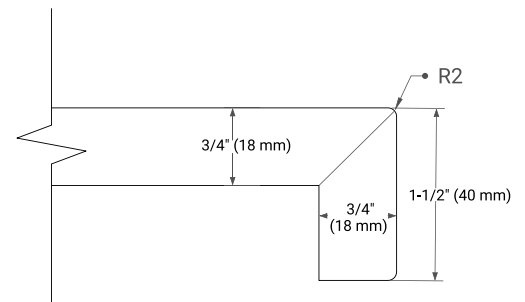

66" DOUBLE SINK BASE CABINET

BASE CABINET DIMENSIONS

66" W x 21.5" D x 34.5" H

FEATURES

- Solid wood frame & plywood panels
- Dovetail drawers and joints
- Soft closing doors & drawers

HARDWARE FINISHES*

Brushed Nickel Satin Brass Matte Black Polished Chrome

66" DOUBLE RECTANGLE SINK COUNTERTOP WITH 1.5 IN. THICKNESS

OVERALL DIMENSIONS

66.25" W x 22" D x 1.5" H

COUNTERTOP OPTIONS

Carrara White Quartz

FEATURES

- Solid countertop with mitered edges & seams
- Undermount white rectangular sink
- Pre-drilled for 8" widespread faucet

INCLUDED

- Countertop
- Matching Backsplash
- Rectangle Sinks

COUNTERTOP PLAN VIEW

EDGE SIDE VIEW

THREE DIMENSIONAL COUNTERTOP VIEW