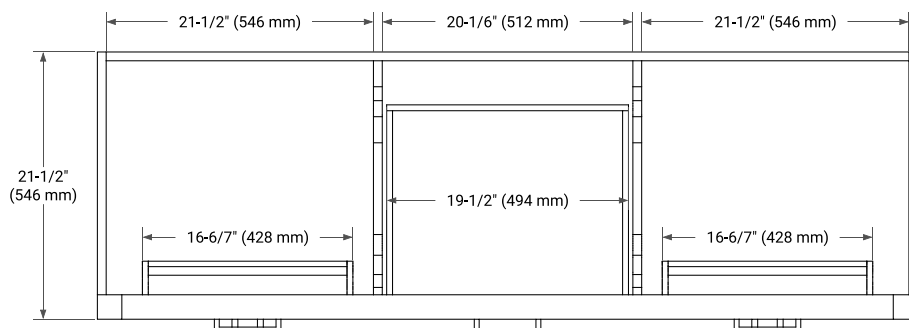

66" DOUBLE SINK BASE CABINET

BASE CABINET DIMENSIONS

66" W x 21.5" D x 34.5" H

FEATURES

- Solid wood frame & plywood panels
- Dovetail drawers and joints
- Soft closing doors & drawers

HARDWARE FINISHES*

Brushed Nickel Satin Brass Matte Black Polished Chrome

66" DOUBLE RECTANGLE SINK COUNTERTOP WITH 1.5 IN. THICKNESS

OVERALL DIMENSIONS

66.25" W x 22" D x 1.5" H

COUNTERTOP OPTIONS

Carrara White Quartz

FEATURES

- Solid countertop with mitered edges & seams
- Undermount white rectangular sink
- Pre-drilled for 8" widespread faucet

INCLUDED

- Countertop
- Matching Backsplash
- Rectangle Sinks

COUNTERTOP PLAN VIEW

EDGE SIDE VIEW

THREE DIMENSIONAL COUNTERTOP VIEW