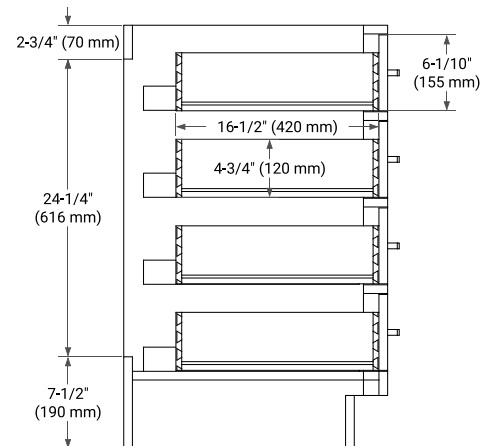

66" DOUBLE SINK BASE CABINET

BASE CABINET DIMENSIONS

66" W x 21.5" D x 34.5" H

FEATURES

- Solid wood frame & plywood panels
- Dovetail drawers and joints
- Soft closing doors & drawers

HARDWARE FINISHES*

Brushed Nickel Satin Brass Matte Black Polished Chrome

66" DOUBLE RECTANGLE SINK COUNTERTOP WITH 1.5 IN. THICKNESS

OVERALL DIMENSIONS

66.25" W x 22" D x 1.5" H

COUNTERTOP OPTIONS

Carrara White Quartz

FEATURES

- Solid countertop with mitered edges & seams
- Undermount white rectangular sink
- Pre-drilled for 8" widespread faucet

INCLUDED

- Countertop
- Matching Backsplash
- Rectangle Sinks

COUNTERTOP PLAN VIEW

EDGE SIDE VIEW

THREE DIMENSIONAL COUNTERTOP VIEW