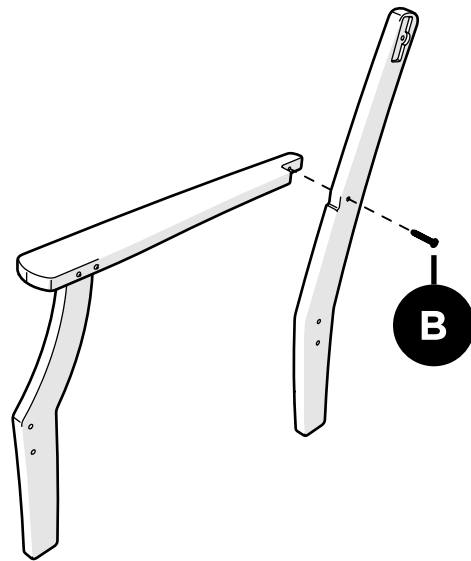

TOOLS

4mm T-handle
hex key (included)

PARTS

A x2

1.5" Bolt — H.25-20X1.5

B x8

1.75" Screw — H.27X1.75

C x2

2" Screw — H.27X2

D x2

3" Screw — H.27X3

x4

Hole Plug — HSP.312x.25
(Extra)

Something missing?
Call (833) 665-6300

1

Repeat on opposite side