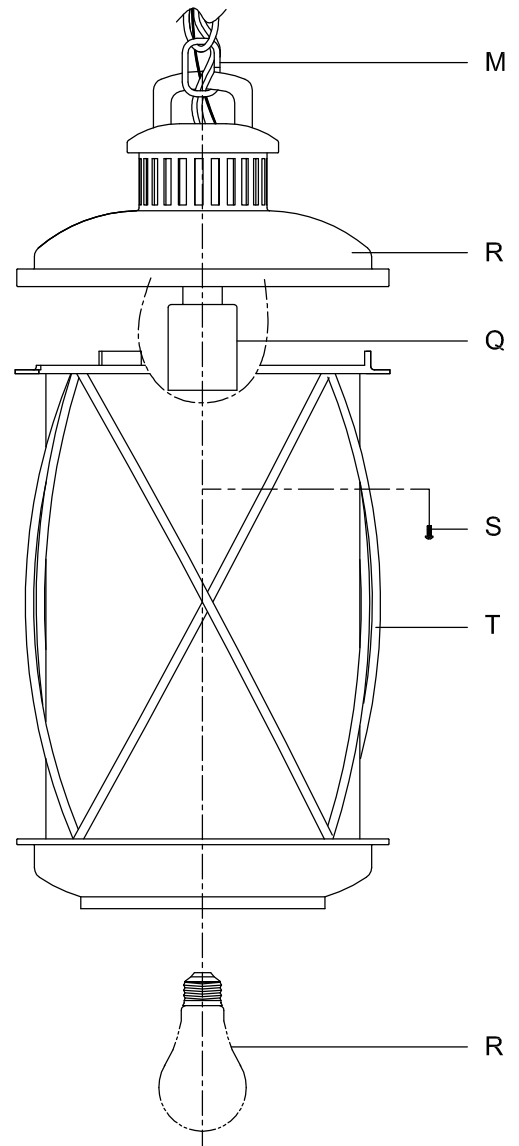

Assembly & Installation Instructions

CAUTION: Read instructions carefully and turn electricity off at main circuit breaker panel before beginning installation.

WARNING - If any Special Control Devices are used with this Fixture, Follow the Instructions Carefully to assure full compliance with N.E.C. requirements. If there are any questions, contact a Qualified Electrical Contractor.
WARNING - This product contains chemicals known to the State of California to cause cancer, birth defects and /or other reproductive harm. Thoroughly wash hands after installing, handling, cleaning, or otherwise touching this product.
CAUTION - All glass is fragile, use care when handling Glass component(s) and or Lamp(s).

CANOPY MOUNTING & WIRE CONNECTION ASSEMBLY STEPS:

1. D,E → A
2. B,A → C
3. N,P,H → D
4. P → H (TO LOCK) (À VERROUILLER)
5. F → M (APRETAR)
6. L → M
7. J,K → L
8. L → H
9. F → L,K,J,H,D
10. F → G
11. J,K → H

ADJUST HEIGHT WITH "D"
 N → A (TO LOCK)
 RÉGLEZ LA HAUTEUR AVEC "D"
 N → A (À VERROUILLER)
 AJUSTA LA ALTURA CON "D"
 N → A (APRETAR)

FIXTURE ASSEMBLY STEPS:

1. T,S → R
2. R → Q

B, C, G & R
 (NOT FURNISHED)
 (NON FOURNIE)
 (NO INCLUIDA)