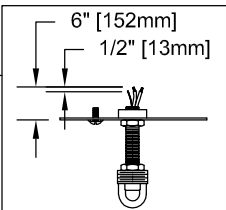

Assembly & Installation Instructions

CAUTION: Read instructions carefully and turn electricity off at main circuit breaker panel before beginning installation.

*****
WARNING - If any Special Control Devices are used with this Fixture, Follow the Instructions Carefully to assure full compliance with N.E.C. requirements. If there are any questions, contact a Qualified Electrical Contractor.
WARNING - This product contains chemicals known to the State of California to cause cancer, birth defects and /or other reproductive harm. Thoroughly wash hands after installing, handling, cleaning, or otherwise touching this product.
CAUTION - All glass is fragile, use care when handling Glass component(s) and or Lamp(s).
*****

CANOPY MOUNTING & WIRE CONNECTION ASSEMBLY STEPS:

1. D,E → A
2. B,A → C
3. N,P,H → D
4. P → H (TO LOCK) (À VERROUILLER)
5. F → M (APRETAR)
6. L → M
7. J,K → L
8. L → H
9. F → L,K,J,H,D
10. F → G
11. J,K → H

ADJUST HEIGHT WITH "D"
N → A (TO LOCK)
RÉGLEZ LA HAUTEUR AVEC "D"
N → A (À VERROUILLER)
AJUSTA LA ALTURA CON "D"
N → A (APRETAR)