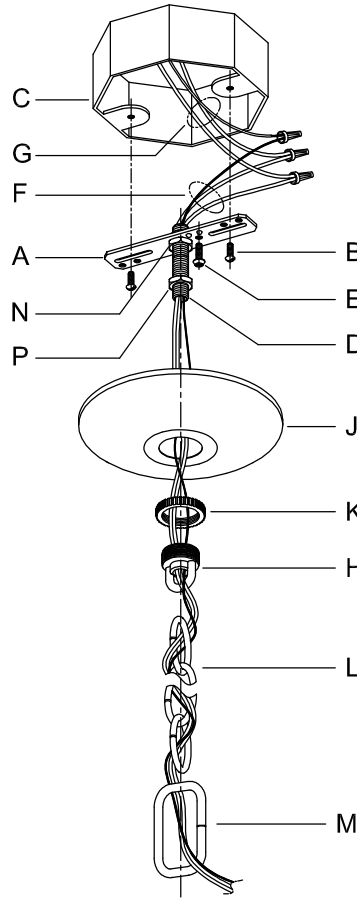

Assembly & Installation Instructions

CAUTION: Read instructions carefully and turn electricity off at main circuit breaker panel before beginning installation.

WARNING - If any Special Control Devices are used with this Fixture, Follow the Instructions Carefully to assure full compliance with N.E.C. requirements. If there are any questions, contact a Qualified Electrical Contractor.
WARNING - This product contains chemicals known to the State of California to cause cancer, birth defects and /or other reproductive harm. Thoroughly wash hands after installing, handling, cleaning, or otherwise touching this product.
CAUTION - All glass is fragile, use care when handling Glass component(s) and or Lamp(s).

CANOPY MOUNTING & WIRE CONNECTION ASSEMBLY STEPS:

1. D,E → A
2. B,A → C
3. N,P,H → D
4. P → H (TO LOCK) (À VERROUILLER)
5. F → M (APRETAR)
6. L → M
7. J,K → L
8. L → H
9. F → L,K,J,H,D
10. F → G
11. J,K → H

ADJUST HEIGHT WITH "D"
 N → A (TO LOCK)
 RÉGLEZ LA HAUTEUR AVEC "D"
 N → A (À VERROUILLER)
 AJUSTA LA ALTURA CON "D"
 N → A (APRETAR)

FIXTURE ASSEMBLY STEPS:

1. T,S → R
2. R → Q

B, C, G & R
 (NOT FURNISHED)
 (NON FOURNIE)
 (NO INCLUIDA)

MISE EN GARDE - Le verre est toujours fragile; maniez le(s) composant(s) et/ou l' (les) ampoule(s) avec prudence.

Instrucciones de ensamblaje e instalación

PRECAUCIÓN: Lea cuidadosamente las instrucciones y desconecte la electricidad del cortacircuitos principal antes de iniciar la instalación.