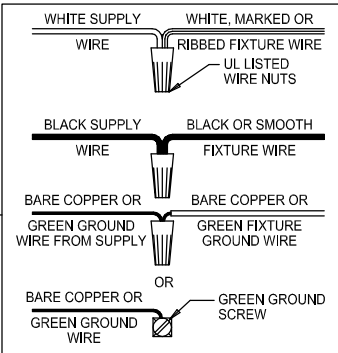

Assembly & Installation Instructions

CAUTION: Read instructions carefully and turn electricity off at main circuit breaker panel before beginning installation.

*****
WARNING - If any Special Control Devices are used with this Fixture, Follow the Instructions Carefully to assure full compliance with N.E.C. requirements. If there are any questions, contact a Qualified Electrical Contractor.
WARNING - This product contains chemicals known to the State of California to cause cancer, birth defects and /or other reproductive harm. Thoroughly wash hands after installing, handling, cleaning, or otherwise touching this product.
CAUTION - All glass is fragile, use care when handling Glass component(s) and or Lamp(s).
*****

CANOPY MOUNTING & WIRE CONNECTION ASSEMBLY STEPS:

1. D,E → A
2. B,A → C
3. N,P,H → D
4. P → H (TO LOCK) (À VERROUILLER)
5. F → M (APRETAR)
6. L → M
7. J,K → L
8. L → H
9. F → L,K,J,H,D
10. F → G
11. J,K → H

ADJUST HEIGHT WITH "D"
N → A (TO LOCK)
RÉGLEZ LA HAUTEUR AVEC "D"
N → A (À VERROUILLER)
AJUSTA LA ALTURA CON "D"
N → A (APRETAR)