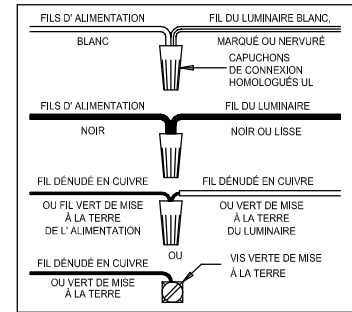

Instructions d'Assemblage et Installation

MISE EN GARDE: Lire les instructions avec soin et couper le courant au disjoncteur central avant de commencer l'installation.

*****
AVERTISSEMENT - S'il y a d'autres mécanismes régulateurs qui s'emploient avec ce dispositif, suivre soigneusement les instructions pour satisfaire aux exigences NEC. Si vous avez des questions, consulter un électricien qualifié.

AVERTISSEMENT - Ce produit contient des composants chimiques qui selon L'état de Californie provoquent un cancer, des infirmités de naissance et (ou) du mal au système reproductif. Il faut laver les mains soigneusement après avoir installé, manipulé, nettoyé, ou autrement touché ce produit.

MISE EN GARDE - Le verre est toujours fragile; maniez le(s) composant(s) et/ou l' (les) ampoule(s) avec prudence.