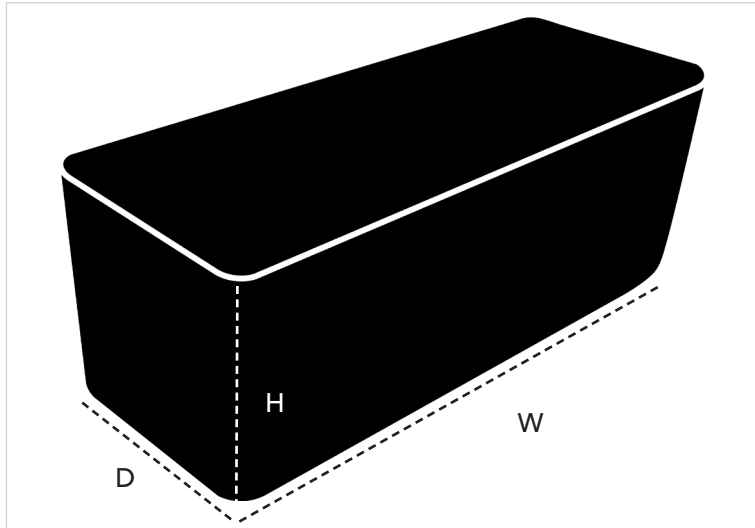

Covers for dining

5616S Cover 16 - Dining tables max length 332cm 130.7" incl. 10 chairs