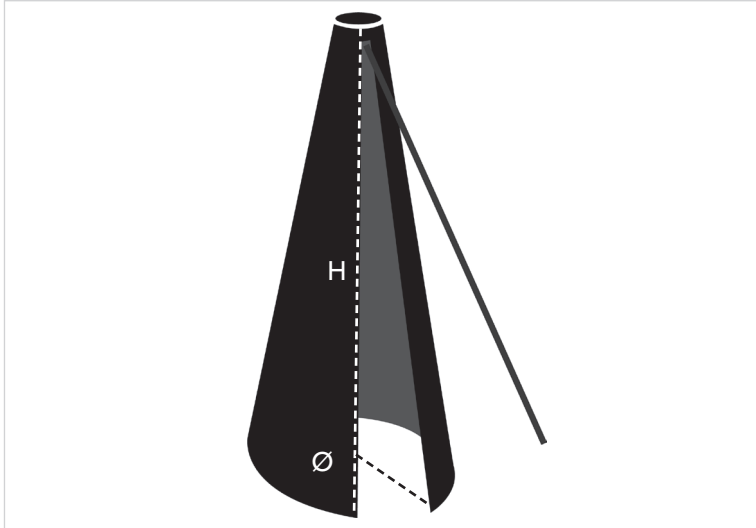

Covers for parasols

5650S Cover 7 - Cane-line parasols (except Hyde)

Material: Polyester fabric

Diameter: 48cm 18.9"

Height: 220cm 86.6"

This cover fits:

Classic	(59240TY507)
Classic	(59300TY507)
Classic	(58240TY507)
Harbour	(51200X200Y504/505)
Harbour	(51300X300Y504/505)
Oasis	(563X3Y504/505/506)
Oasis	(562X2Y504/505/506)
Shade	(56300Y504/505)
Shadow	(53200X200Y504/505)
Shadow	(53300X300Y504/505)
Sunshade	(58A300Y504)
Sunshade	(58300Y506)