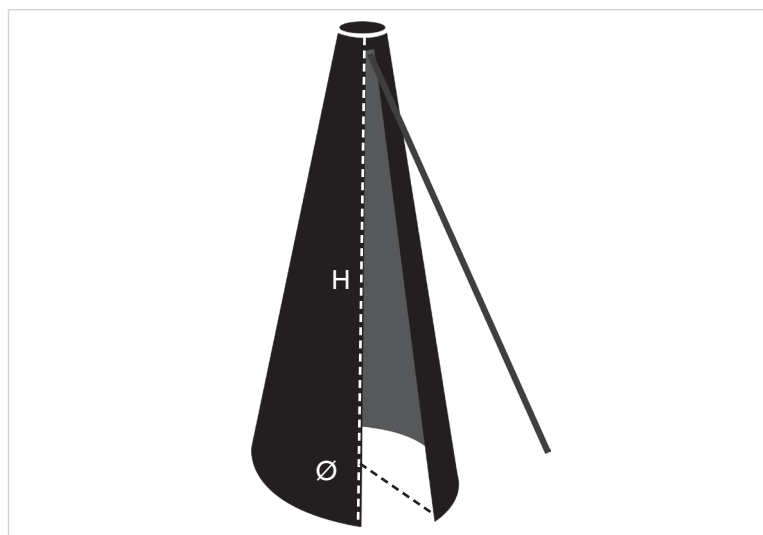

Covers for parasols

5653S Cover 9 - Cane-line Hyde luxe tilt 3x3m parasol