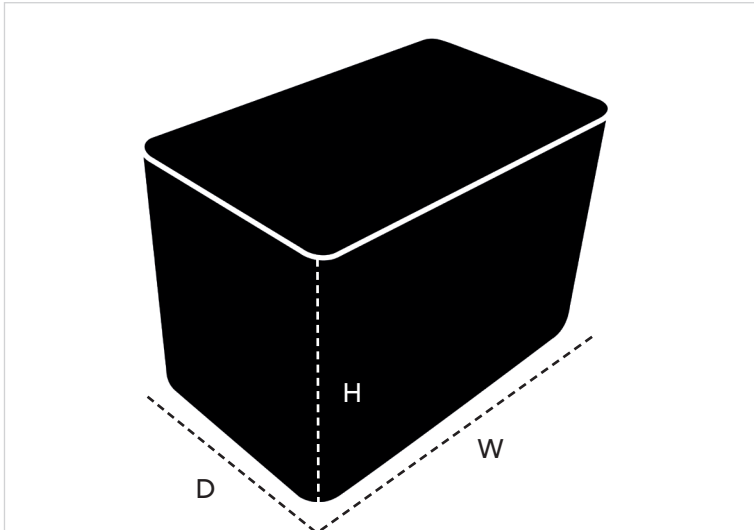

5614S Cover 14 - Daybeds + Mega 2-seater sofa + Mega lounge chair