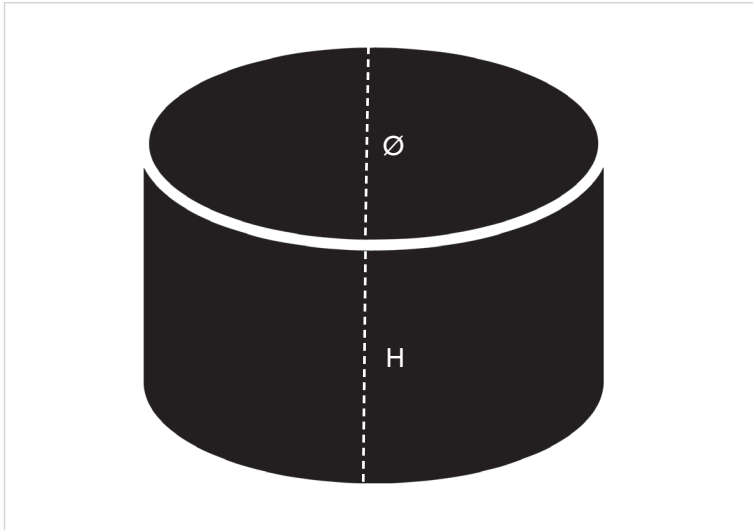

5606S Cover 4 - Round/Square dining tables incl. chairs, highback sunchairs & footstools

Material: Polyester fabric

Diameter: 190cm 74.8"

Height: 100cm 39.4"

This cover fits:

Area table (11010AL/AW)

110cm 43.3"

Aspect table (50804T)

144cm 56.7"

Endless table (5071T)

130cm 51.2"

Endless table without chairs (5072T)

170cm 67"

Joy table (50202AI/AL)

144cm 56.7"

Lansing dining table (5098LU/LT)

120cm 47.2"

Mega lounge chair (54102LG)

Fits other furniture:

Mega:

1xlounge chair