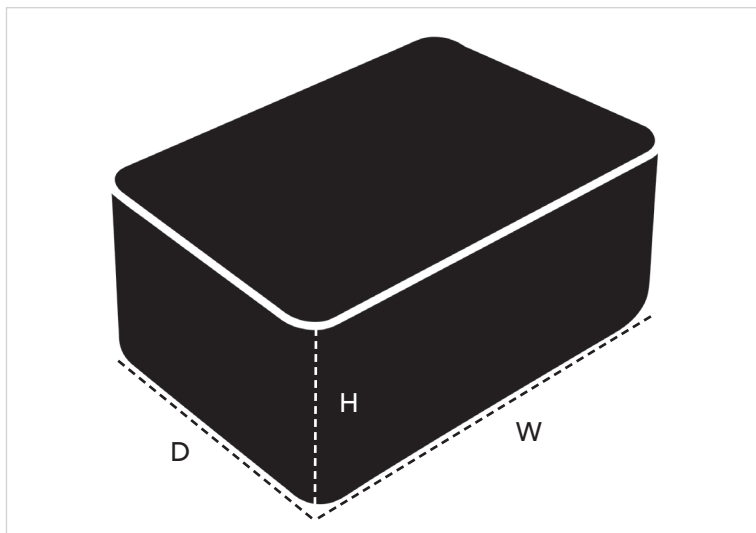

Covers for dining

5605S Cover 3 - Dining tables max length 210cm 82.7" incl. 6 chairs

Material: Polyester fabric
Width: 215cm 84.6"
Depth: 145cm 57.1"
Height: 100cm 39.4"

This cover fits:

Aspect table 210x100cm 82.7x39.4"	(50802T)	Pure dining table 200x100cm 78.7x39.4"	(5085AI/AL/AW)
Core table 210x100cm 82.7x39.4"	(5028ALT/ATT)		
Drop table 200x100cm 78.8x39.4"	(50406AI/AL)		
Edge table +Extension leaves 210x100cm 82.7x39.4"	(5032ST)		
Joy table 180x90cm 70.9x35.4"	(50204AI/AL)		
Lansing dining table 180x100 70.9x39.4"	(5056LU/LT)