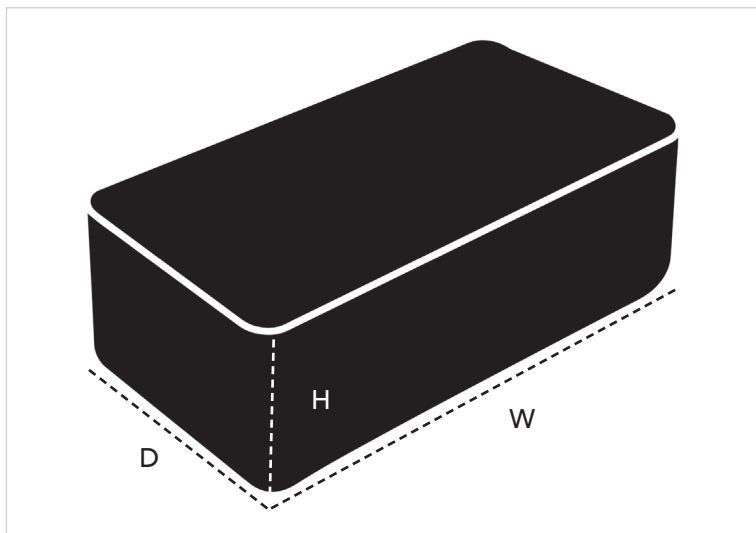

Covers for dining

5604S Cover 2 - Dining tables max length 280cm 110.2" incl. 8 chairs

Material: Polyester fabric
Width: 280cm 110.2"
Depth: 150cm 59.1"
Height: 100cm 39.4"

This cover fits:

Aspect table 280x100cm 110.3x39.4"	(50803T)	Pure table 279,5x100cm 110.1x39.4"	(5086AL)
Copenhagen table 243x84cm 95.7x33.1"	(11030TAL)		
Core table 274x100cm 107.9x39.4"	(5029ALT/ATT)		
Drop table 260x100cm 102.4x39.4"	(50407AI/AL)		
Edge dining table +1xExtension leave 268x100cm 105.5x39.4"	(5032ST)		
Endless table 240x100cm 94.5x39.4"	(5074T)		

Combinations:

Moments:

- 1xcorner module sofa
- 1x2-seater module sofa