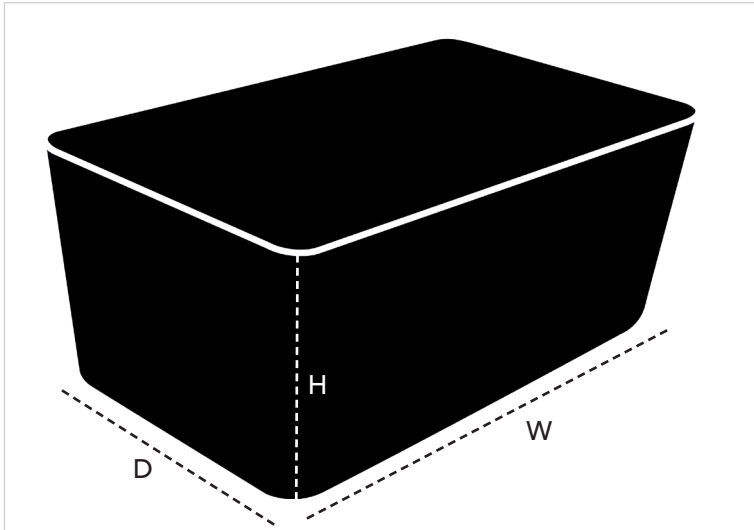

### Example:

**Breeze:**  
1xSunbed 190x64x82cm

**Conic:**  
1xSunbed 220x78x82cm

**Relax:**  
1xSunbed 197x82x96cm

# Covers for sunbeds

5620S Cover 20 - Peacock daybed without parasol

<b>Material:</b>	Polyester fabric	
<b>Width:</b>	230cm	90.6"
<b>Depth:</b>	210cm	82.7"
<b>Height:</b>	110cm	43.4"