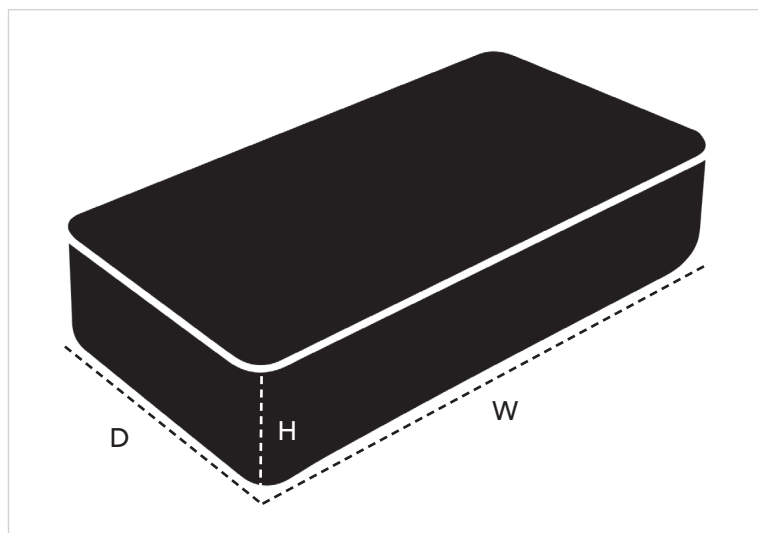

Covers for sunbeds

5602S Cover 1 - Single sunbeds & sunloungers