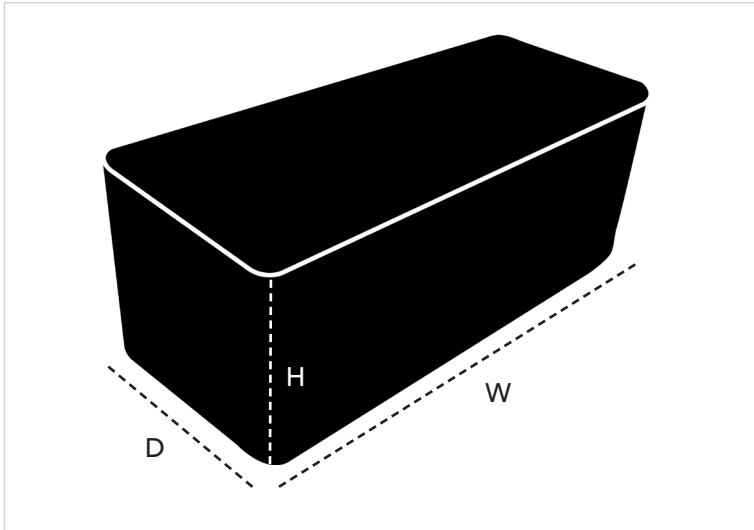

5621S Cover 21 - Extra large 3-seater sofas

Material:	Polyester fabric	
Width:	250cm	98.5"
Depth:	100cm	39.4"
Height:	105cm	41.4"

This cover fits:

Peacock 3-seater sofa (5560RODGT)