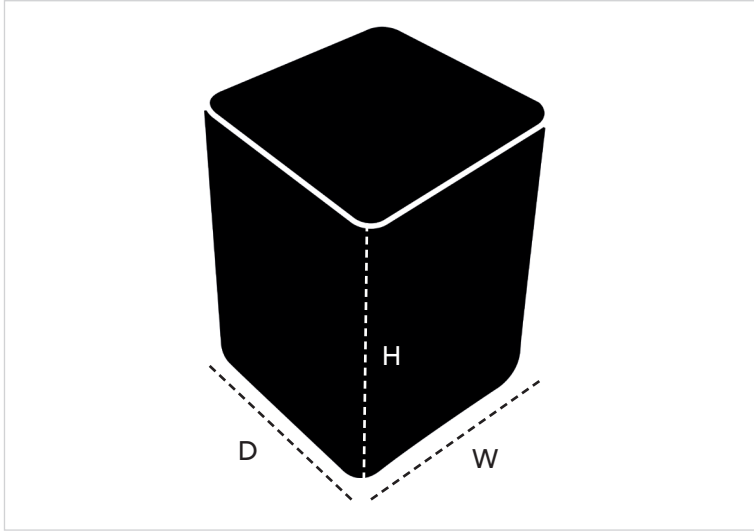

Covers for lounge

5622S Cover 22 - Extra large lounge chairs

Material:	Polyester fabric	
Width:	110cm	43.4"
Depth:	100cm	39.4"
Height:	130cm	51.2"

This cover fits:

Peacock highback chair	(5460RODGT)
Serene lounge chair	(54400AITG)