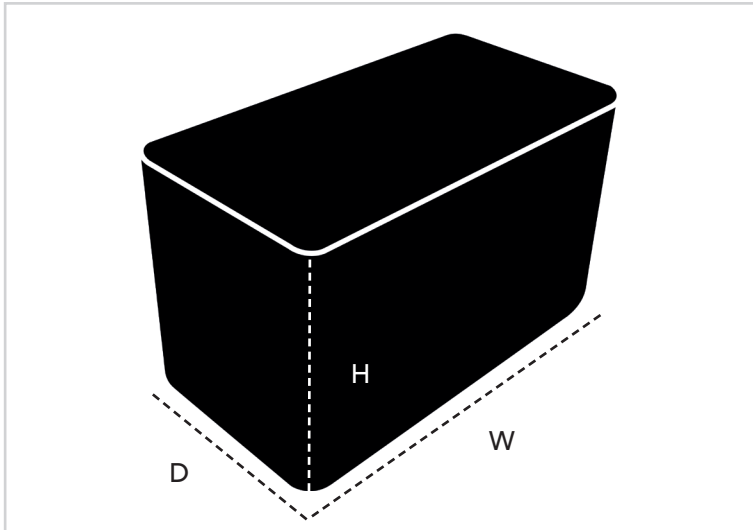

5612S Cover 12 - 2-seater sofas + dining table

Material:	Polyester fabric	
Width:	172cm	68.1"
Depth:	88cm	34.7"
Height:	93cm	36.6"

This cover fits:

Amaze 2-seater sofa	(4502T)	Kingston 2-seater sofa	(5550LB/LW)
Breeze sofa	(5567LI/LS/LW)	Lansing 2-seater sofa	(5556LU/LT)
Conic 2-seater left/right	(8533/34AITG/AITL)	Mega bench	(55101LG)
Connect lounge 2-seater left/right	(5593/94T)	Moments 2-seater left/right	(7541/42ROG)
Connect dining 2-seater left/right	(55193/194T)	Moments 2-seater module	(7540ROG)
Connect chaiselonge right/left	(5596/97T)	Moments bench	(7547ROG)
Diamond 2-seater sofa	(8502TXSG/TXSL/LGSG/ROTST)	Nest 2-seater sofa	(57522USL)
Encore 2-seater sofa	(5571ALAIG/BRAIG)	Parc bench	(11561TAL)
Flex 2-seater right/left	(8564/63TXSG/TXSL)	Peacock 2-seater sofa	(5558GIT/RODGT)
Flip folding table	(50002T)	Savannah 2-seater left/right	(5541/39S/W)
Horizon 2-seater right/left	(5505/06LISL)	Strington 2-seater sofa	(55020UAI/TTT/RODGAITGT)
Kapa 2-seater sofa	(8555TXG)		

Example:

Flex:
1x2-seater sofa

Moments:
1x2-seater sofa

Peacock:
2xlounge chairs