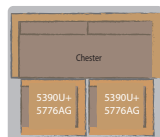

Covers for lounge

5607S Cover 5 - Medium lounge/sofa groups

Material: Polyester fabric
Width: 205cm 80.7"
Depth: 180cm 70.9"
Height: 100cm 39.4"

Combinations:

Chester:
1x3-seater sofa
2xlounge chairs

Chester:
1x3-seater sofa
1xlounge chair
1xfootstool

Chester:
1x3-seater sofa
2xlounge chairs
2xfootstools (put footstools on chairs)

Ocean:
2x2-seater module sofa left/right
1xcorner module sofa
1xsingle seater module

3xConic 2-seater sofas