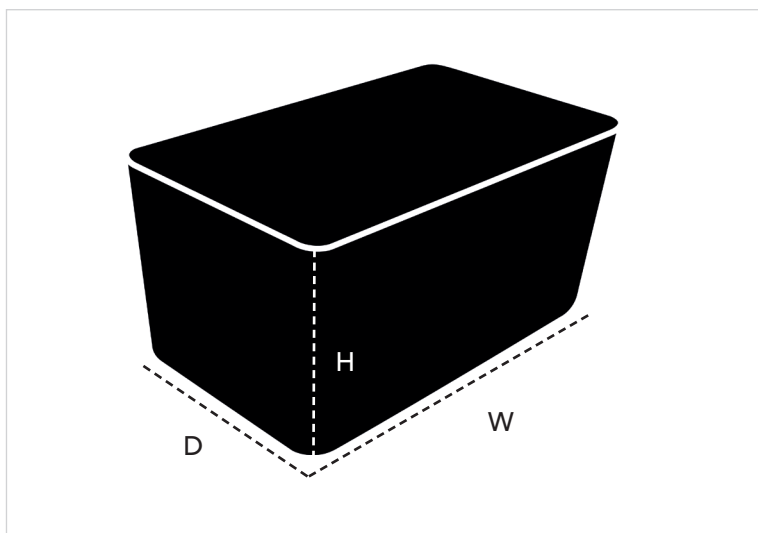

5623S Cover 23 - Basket lounge chair/Strington 2-seater sofa

Material:	Polyester fabric	
Width:	135cm	53.1"
Depth:	110cm	43.3"
Height:	90cm	35.4"

This cover fits:

Basket lounge chair	(54200GAIITG/UAIIT)
Strington 2-seater sofa	(55020UAIITTT)