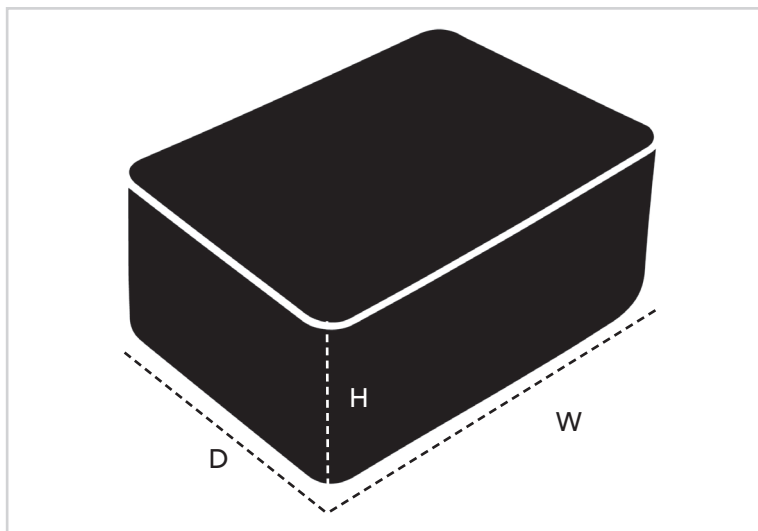

## 5607S Cover 5 - Medium lounge/sofa groups

**Material:** Polyester fabric  
**Width:** 205cm 80.7"  
**Depth:** 180cm 70.9"  
**Height:** 100cm 39.4"