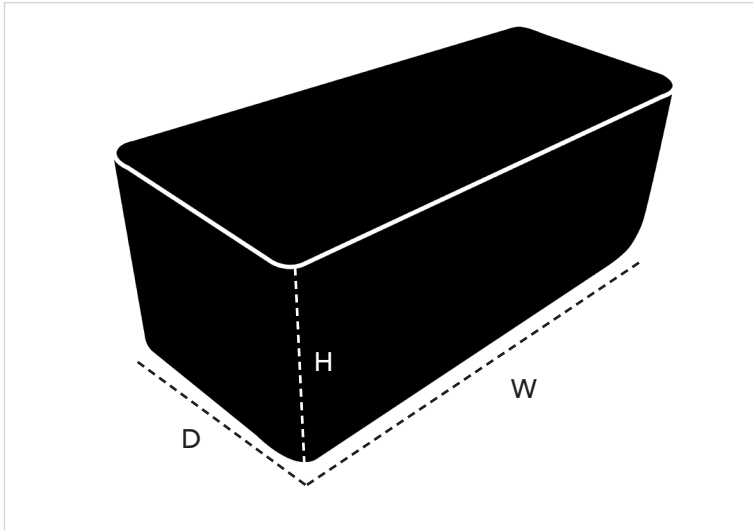

Covers for lounge

5624S Cover 24 - Basket 2-seater sofa

Material:	Polyester fabric	
Width:	210cm	82.7"
Depth:	110cm	43.3"
Height:	90cm	35.4"

This cover fits:

Basket 2-seater sofa	(55200GAITG/UAITT)
Basket sunbed	(55500GAITG/UAITT)