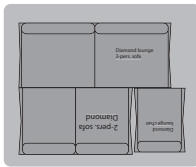

**Ocean:**  
 2x2-seater module sofa left/right  
 1xcorner module sofa  
 1xsingle seater module

#### Connect:

- 1x3-seater sofa
- 1xlounge chair
- 1x2-seater sofa left/right

#### Diamond:

- 1x3-seater sofa
- 1xlounge chair
- 1x2-seater sofa