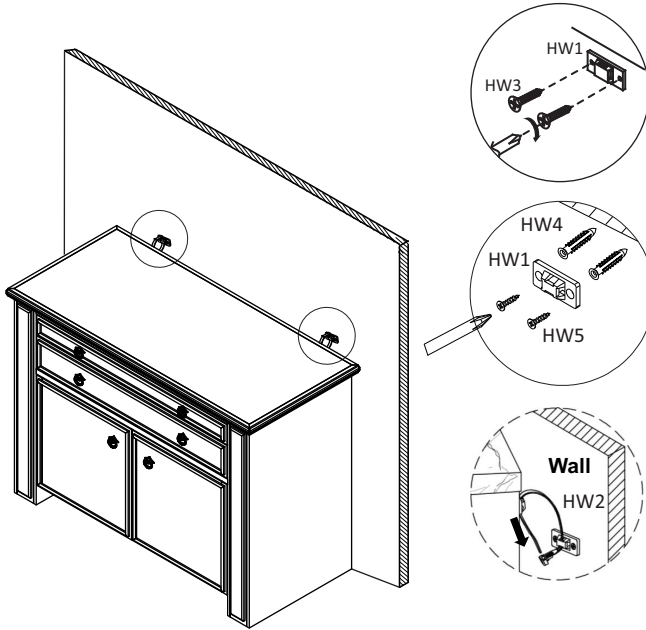

CAROLINE 2 DRAWER & 2 SHELF CHEST

DESIGN #SFV4283

Assembly Instructions

SAFAVIEH
C O U T U R E

Thanks for bringing Safavieh Couture into your home

Everything we make is incredibly simple to set up, including your new chest. You won't need any additional tools.

Parts List

Hardware List

1

To help prevent the possibility of tipping over, install the tip over restraint kit provided.

2

Place the chest in the place where you will use it. We'd love to see it – just tag us (we're @safavieh) and use the hashtag #safavieh on Instagram!