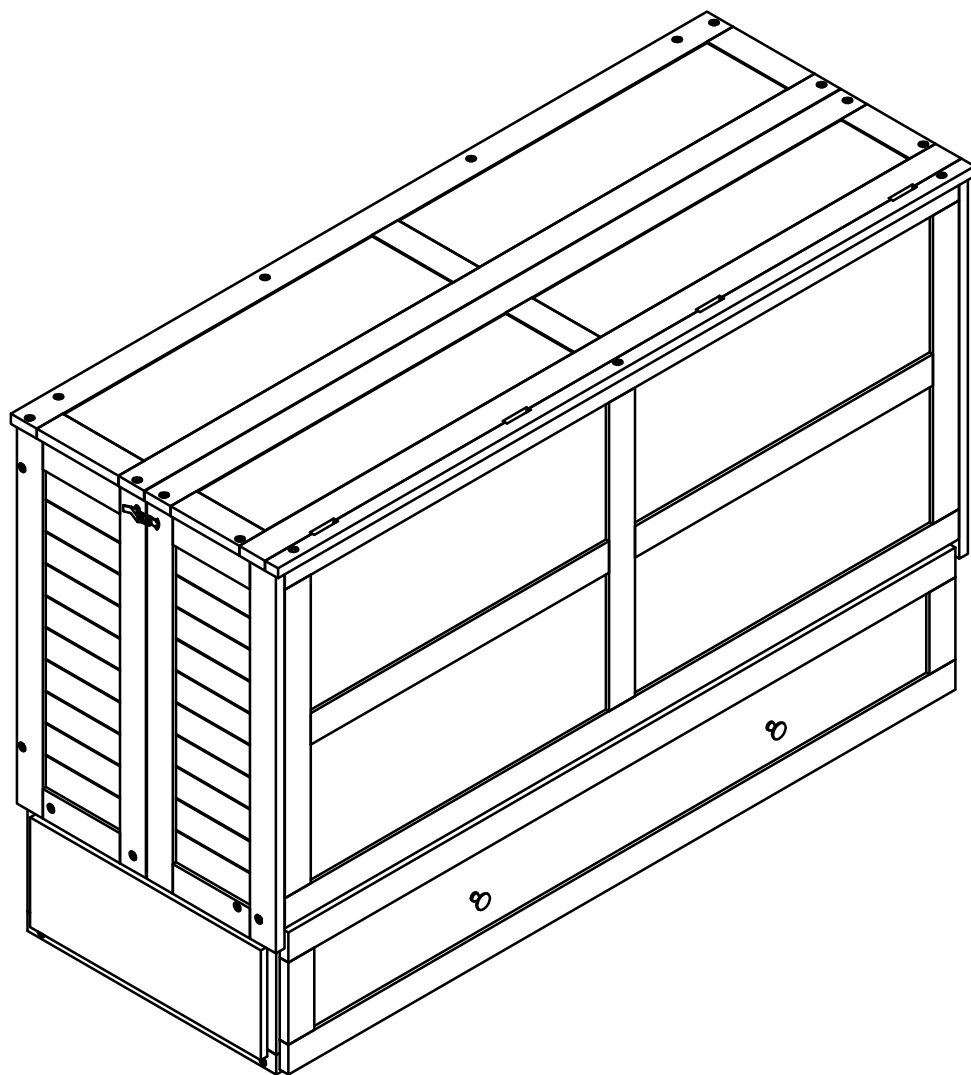

ASSEMBLY INSTRUCTION

SKU CODE: (WF295352-WF295353)

This set included 2 boxex if do not receive full 2 boxex .Please contact our customer service team

1. Follow the information on the warning label appearing on the upper bunk end structure and on the carton... Do not remove warning label from bed.
2. Always use the recommended size mattress or mattress support, or both, to help prevent the likelihood of entrapment or falls.
3. Surface of mattress must be at least 5 inches below the upper edge of guard rails.
4. Do not allow children under 6 years to use the upper bunk.
5. Prohibit more than one person on upper bunk.
6. Periodically check and ensure that the guardrail, ladder, and other components are in their proper position, free from damage, and that all connectors are tight.
7. Do not allow horseplay on or under the bed and prohibit jumping on the bed.
8. Always use the ladder for entering and leaving upper bunk.
9. Do not use substitute part. Contact the manufacturer or dealer for replacement part.
10. Use of night light may provide added safety precaution for a child using the upper bunk.
11. If the bunk bed will be placed next to a wall, the guardrail that runs the full length of the bed should be placed against the wall to prevent entrapment between the bed and the wall.
12. Always use guardrail on both long sides of the upper bunk.
13. The use of water or sleep flotation mattresses is prohibited.
14. Keep these instruction for future reference.
15. Strangulation Hazard - Never attach or hang items to any part of the bunk bed that are not designed for use with the bed, for example, but not limited to hooks, belts and jump rores.
16. Trundle : Only use for mattress 6 inch.

OPTION 1

OPTION 2

Part List & Hardware List (Box 1-WF295352)

A1

Panel-1pc

A2

Panel-1pc

A3

Panel-1pc

D1

Panel-1pc

B2

Panel-2pcs

D5

Drawer front -1pc

A9