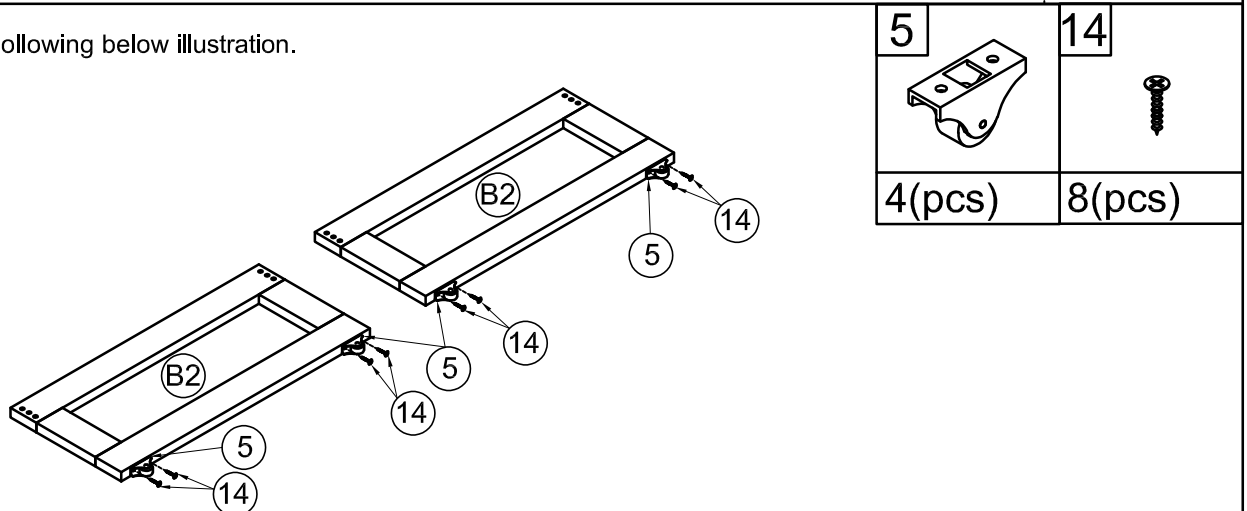

WoodBar-1pc

B1

Panel-2pcs

D2

Panel-1pc

Hardware List (Box 1-WF295352)

<p>1</p>  <p>Ø1/4" x 60 mm Hex-Head bolts 4pcs</p>	<p>2</p>  <p>M4 x 25 mm Wood Screws 2pcs</p>	<p>3</p>  <p>Screws 1/4" x30 4pcs</p>
<p>4</p>  <p>Screws 1/4" x40 44pcs</p>	<p>5</p>  <p>Wheels 4pcs</p>	<p>6</p>  <p>Screws 1/4" x60 18pcs</p>
<p>7</p>  <p>Wheels 4pcs</p>	<p>8</p>  <p>Ø1/4" x 13 mm Horizontal-Hole bolts 4pcs</p>	<p>9</p>  <p>Ø10 x 40 mm Wood dowel 34pcs</p>
<p>10</p>  <p>Ø8 x 30 mm Wood dowel 20pcs</p>	<p>11</p>  <p>Allen Key 1pc</p>	<p>12</p>  <p>Padlock 2pcs</p>
<p>13</p>  <p>M4 x 30 mm Wood Screws 28pcs</p>	<p>14</p>  <p>M3 x 15 mm Wood Screws 64pcs</p>	<p>15</p>  <p>Hinge 8pcs</p>
<p>16</p>  <p>Handle Wood 2pcs</p>	<p>17</p>  <p>M3.5 x 12 mm Wood Screws 12pcs</p>	

Assembly Tools Required (Not Included)

ASSEMBLY INSTRUCTION

STEP1: Following below illustration.

6
6(pcs)

STEP2: Following below illustration.

6
6(pcs)

STEP3: Following below illustration.

STEP4: Following below illustration.

STEP5: Following below illustration.

STEP6: Following below illustration.

STEP7: Following below illustration.

STEP8: Following below illustration.

4

4(pcs)

STEP9: Following below illustration.

13