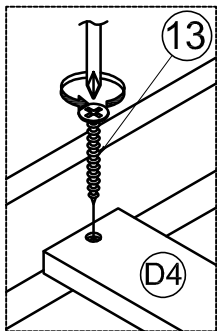

(K6) 1pc

12/18