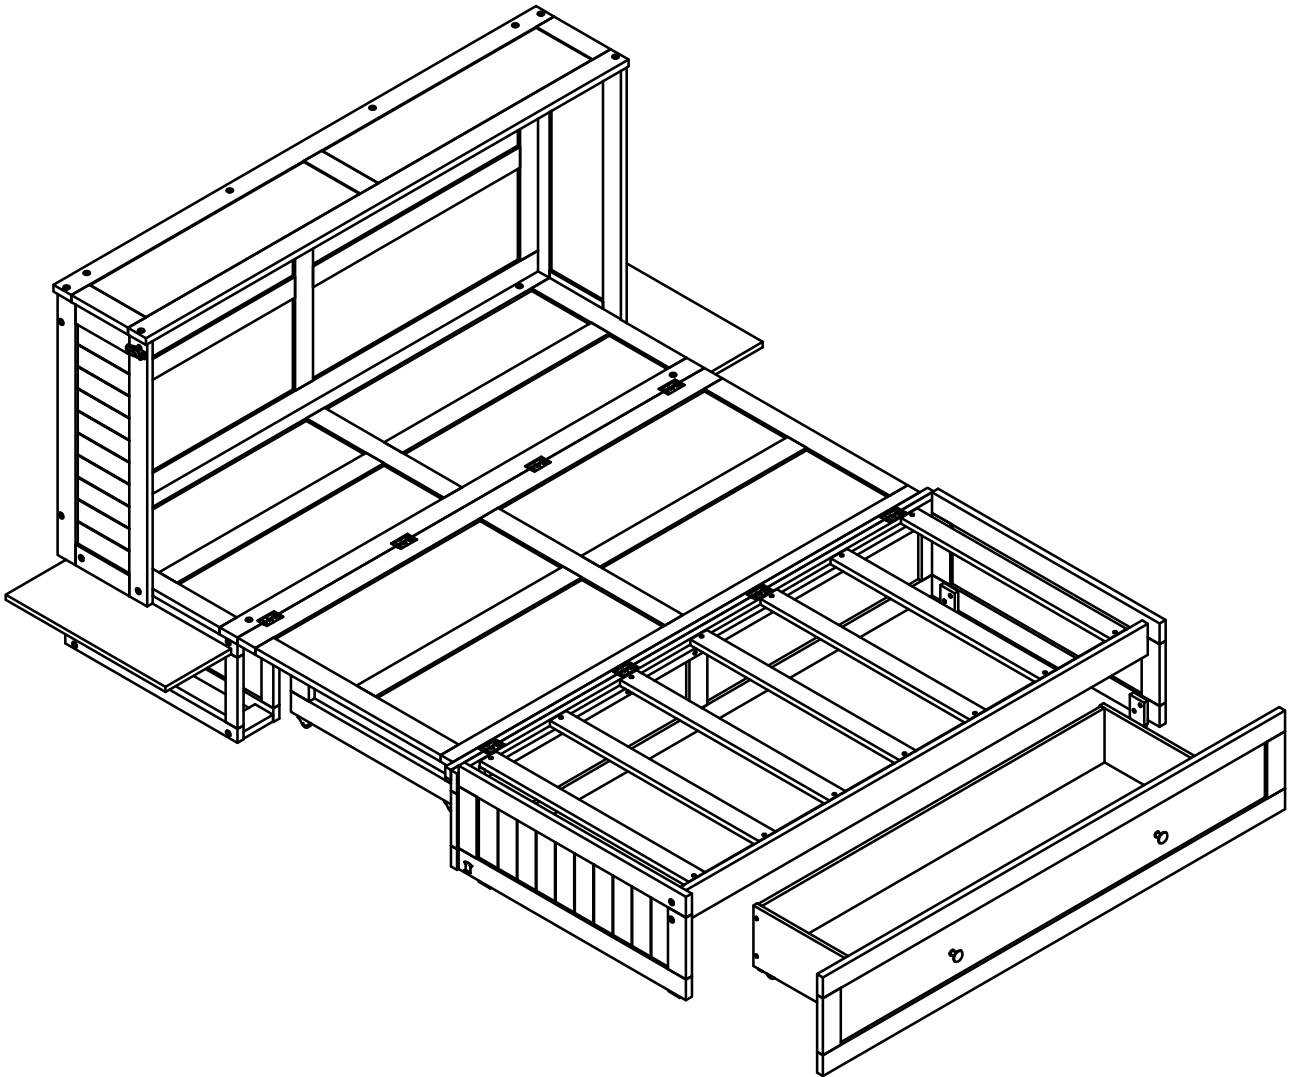

ASSEMBLY INSTRUCTION

SKU CODE: (WF295352-WF295353)

This set included 2 boxex if do not receive full 2 boxex .Please contact our customer service team

1. Follow the information on the warning label appearing on the upper bunk end structure and on the carton... Do not remove warning label from bed.
2. Always use the recommended size mattress or mattress support, or both, to help prevent the likelihood of entrapment or falls.
3. Surface of mattress must be at least 5 inches below the upper edge of guard rails.
4. Do not allow children under 6 years to use the upper bunk.
5. Prohibit more than one person on upper bunk.
6. Periodically check and ensure that the guardrail, ladder, and other components are in their proper position, free from damage, and that all connectors are tight.
7. Do not allow horseplay on or under the bed and prohibit jumping on the bed.
8. Always use the ladder for entering and leaving upper bunk.
9. Do not use substitute part. Contact the manufacturer or dealer for replacement part.
10. Use of night light may provide added safety precaution for a child using the upper bunk.
11. If the bunk bed will be placed next to a wall, the guardrail that runs the full length of the bed should be placed against the wall to prevent entrapment between the bed and the wall.
12. Always use guardrail on both long sides of the upper bunk.
13. The use of water or sleep flotation mattresses is prohibited.
14. Keep these instruction for future reference.
15. Strangulation Hazard - Never attach or hang items to any part of the bunk bed that are not designed for use with the bed, for example, but not limited to hooks, belts and jump rores.
16. Trundle : Only use for mattress 6 inch.

OPTION 1

OPTION 2

Part List & Hardware List (Box 1-WF295352)

A1

Panel-1pc

A2

Panel-1pc

A3

Panel-1pc

D1

Panel-1pc

B2

Panel-2pcs

D5

Drawer front -1pc

A9