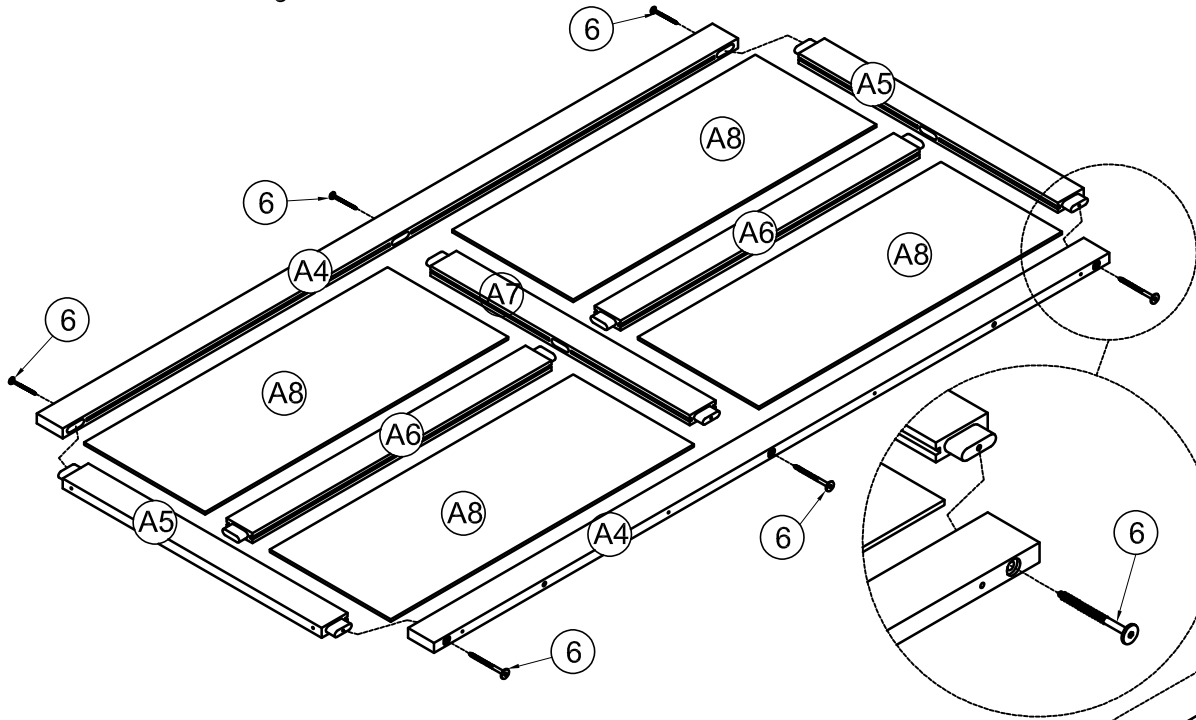

STEP1: Following below illustration.

6
6(pcs)