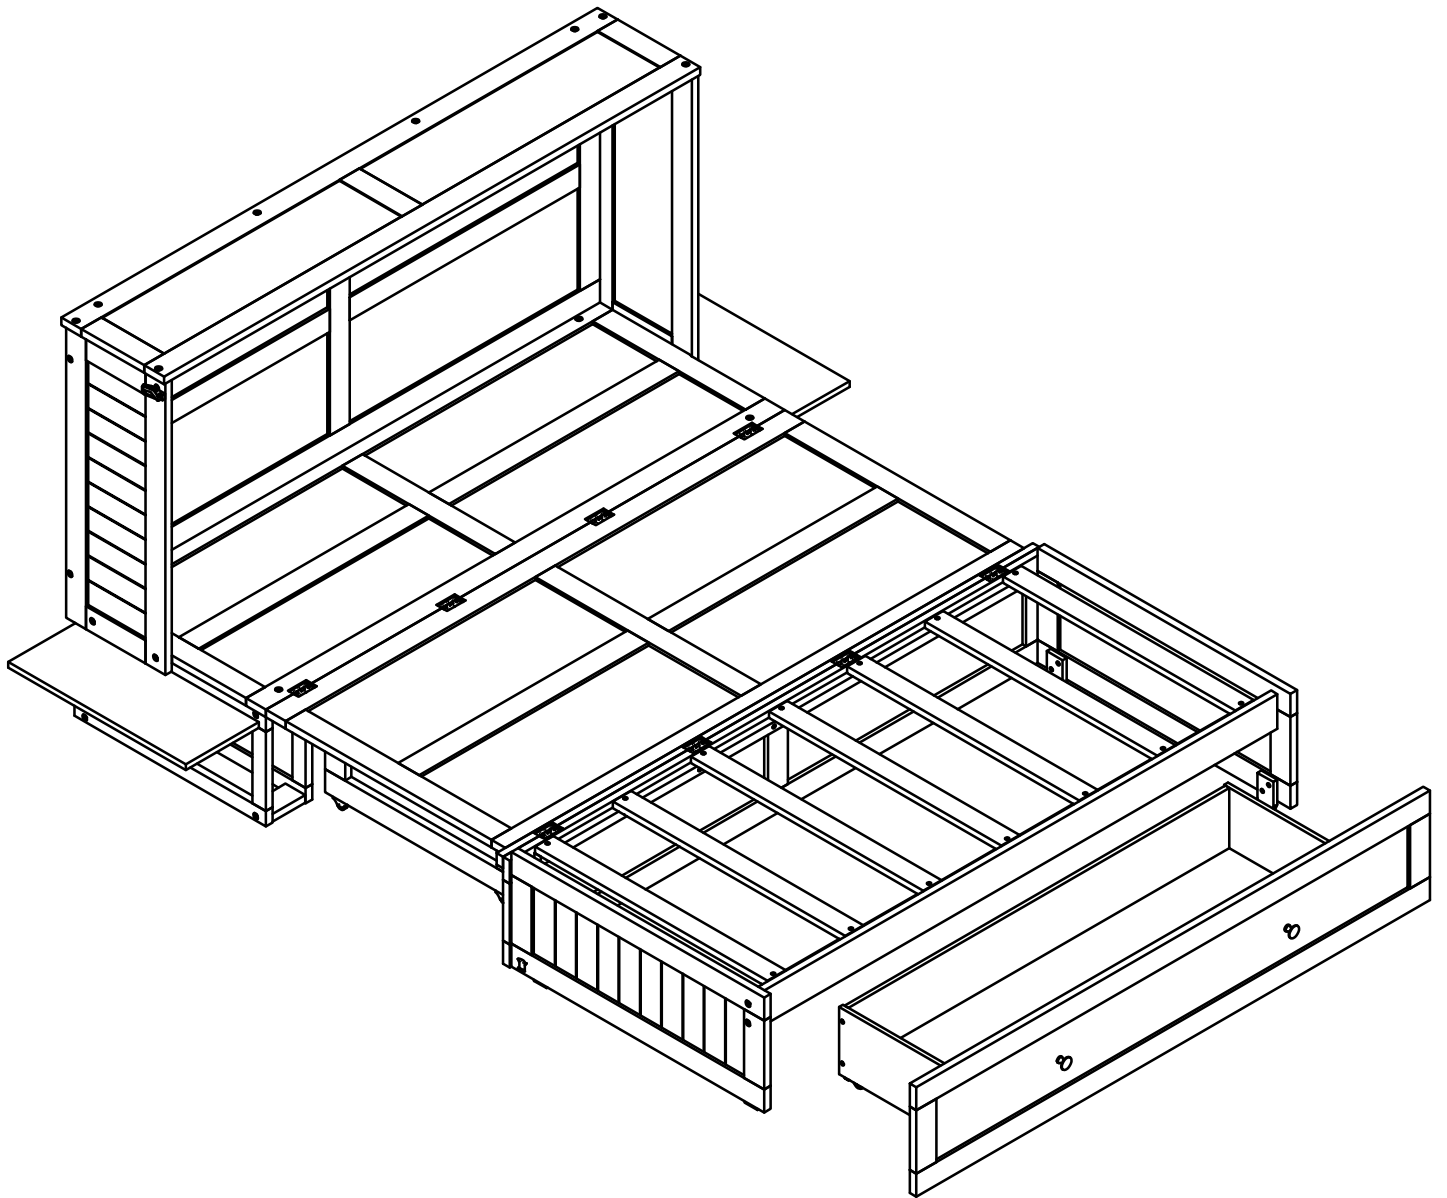

ASSEMBLY INSTRUCTION

SKU CODE: (WF295352-WF295353)

This set included 2 boxex if do not receive full 2 boxex .Please contact our customer service team

1. Follow the information on the warning label appearing on the upper bunk end structure and on the carton... Do not remove warning label from bed.
2. Always use the recommended size mattress or mattress support, or both, to help prevent the likelihood of entrapment or falls.
3. Surface of mattress must be at least 5 inches below the upper edge of guard rails.
4. Do not allow children under 6 years to use the upper bunk.
5. Prohibit more than one person on upper bunk.
6. Periodically check and ensure that the guardrail, ladder, and other components are in their proper position, free from damage, and that all connectors are tight.
7. Do not allow horseplay on or under the bed and prohibit jumping on the bed.
8. Always use the ladder for entering and leaving upper bunk.
9. Do not use substitute part. Contact the manufacturer or dealer for replacement part.
10. Use of night light may provide added safety precaution for a child using the upper bunk.
11. If the bunk bed will be placed next to a wall, the guardrail that runs the full length of the bed should be placed against the wall to prevent entrapment between the bed and the wall.
12. Always use guardrail on both long sides of the upper bunk.
13. The use of water or sleep flotation mattresses is prohibited.
14. Keep these instruction for future reference.
15. Strangulation Hazard - Never attach or hang items to any part of the bunk bed that are not designed for use with the bed, for example, but not limited to hooks, belts and jump rores.
16. Trundle : Only use for mattress 6 inch.

OPTION 1

OPTION 2

Part List & Hardware List (Box 1-WF295352)

A1

Panel-1pc

A2

Panel-1pc

A3

Panel-1pc

D1

Panel-1pc

B2

Panel-2pcs

D5

Drawer front -1pc

A9