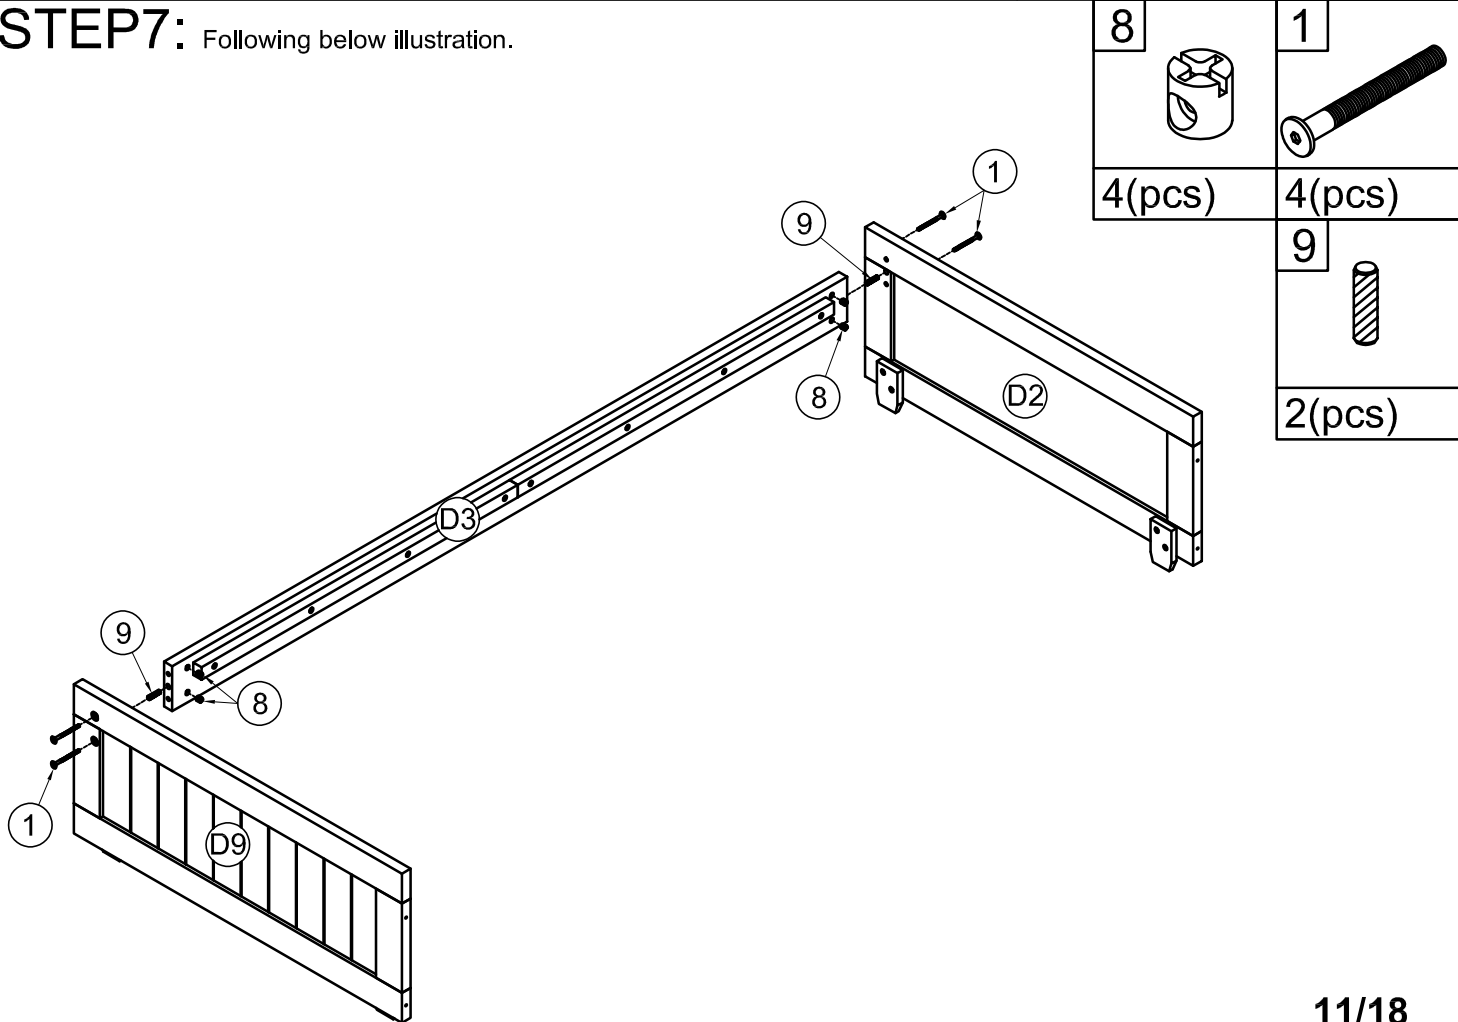

STEP7: Following below illustration.