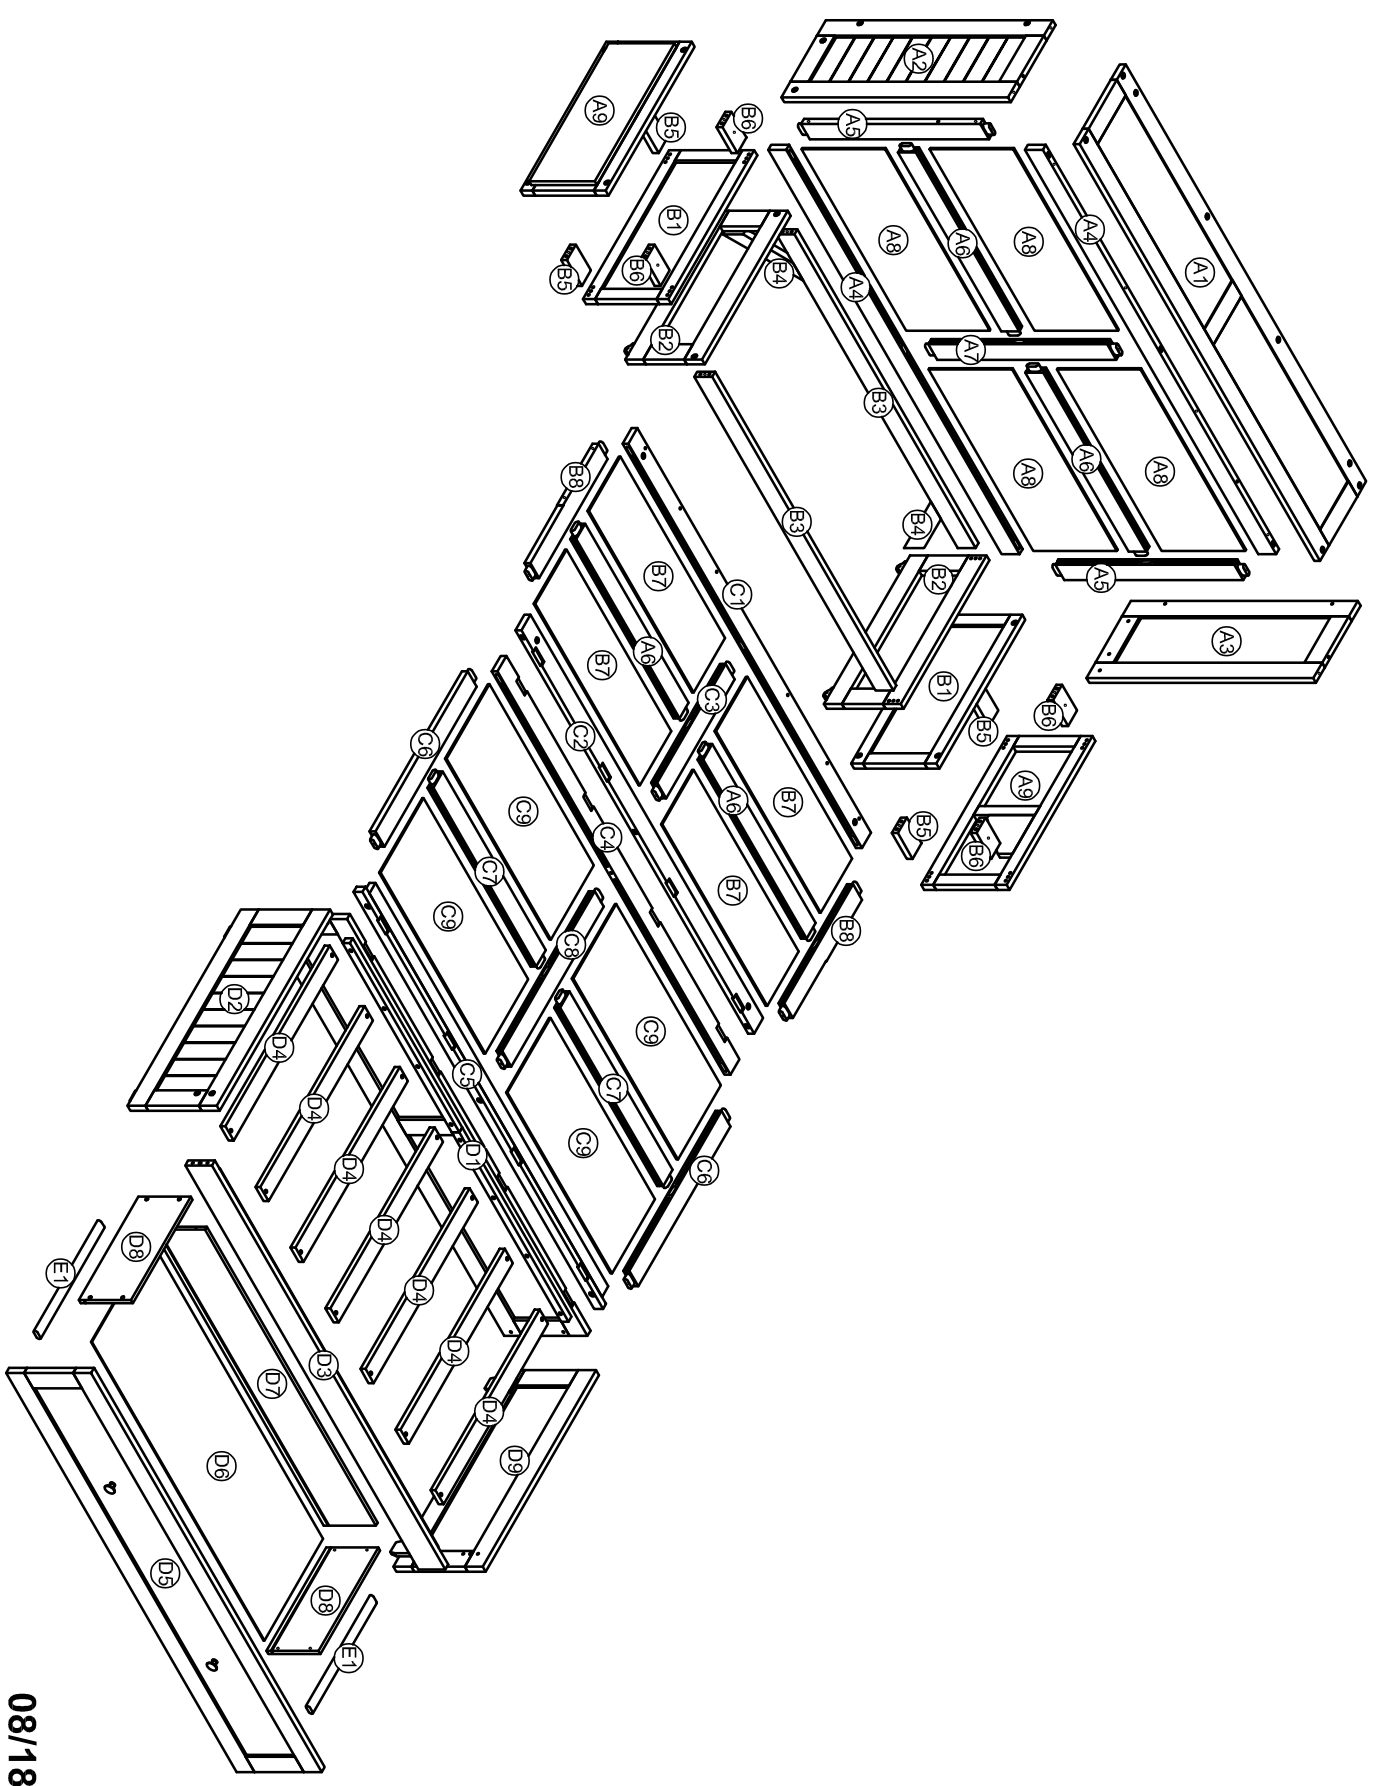

ASSEMBLY INSTRUCTION