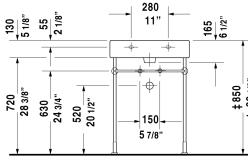

Vero Furniture washbasin # 045460..00 / 045460..60 / 045460..87 / 045460..30

| < 23 5/8" Inch > |

Furniture washbasin

Dimension

Weight

Order number

with faucet deck, underside fully glazed, hardware included, wall-mounted, cUPC listed, 23 5/8" Inch

Colors

00 White 08 Black

Variant

● with overflow	23 5/8" x 18 1/4" Inch	39.5 lb	045460..00
☒ with overflow	23 5/8" x 18 1/4" Inch	39.5 lb	045460..60
●●● with overflow	23 5/8" x 18 1/4" Inch	39.5 lb	045460..87
●●● with overflow	23 5/8" x 18 1/4" Inch	39.5 lb	045460..30

All drawings contain the necessary measurements which are subject to standard tolerances. They are stated in inch & mm and are non-binding. Exact measurements, in particular for customized installation scenarios, can only be taken from the finished ceramic piece.