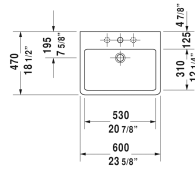

Vero Furniture washbasin # 045460..00 / 045460..60 / 045460..87 / 045460..30

| < 23 5/8" Inch > |

Furniture washbasin

Dimension

Weight

Order number

with faucet deck, underside fully glazed, hardware included, wall-mounted, cUPC listed, 23 5/8" Inch

Colors

00 White 08 Black

Variant

● with overflow	23 5/8" x 18 1/4" Inch	39.5 lb	045460..00
☒ with overflow	23 5/8" x 18 1/4" Inch	39.5 lb	045460..60
●●● with overflow	23 5/8" x 18 1/4" Inch	39.5 lb	045460..87
●●● with overflow	23 5/8" x 18 1/4" Inch	39.5 lb	045460..30

All drawings contain the necessary measurements which are subject to standard tolerances. They are stated in inch & mm and are non-binding. Exact measurements, in particular for customized installation scenarios, can only be taken from the finished ceramic piece.