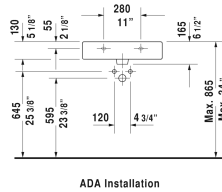

Vero Furniture washbasin # 045460..00 / 045460..60 / 045460..87 / 045460..30

| < 23 5/8" Inch > |

Furniture washbasin

Dimension

Weight

Order number

with faucet deck, underside fully glazed, hardware included, wall-mounted, cUPC listed, 23 5/8" Inch

Colors

00 White 08 Black

Variant

● with overflow	23 5/8" x 18 1/4" Inch	39.5 lb	045460..00
☒ with overflow	23 5/8" x 18 1/4" Inch	39.5 lb	045460..60
●●● with overflow	23 5/8" x 18 1/4" Inch	39.5 lb	045460..87
●●● with overflow	23 5/8" x 18 1/4" Inch	39.5 lb	045460..30