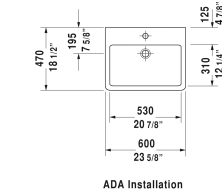

Vero Furniture washbasin # 045460..00 / 045460..60 / 045460..87 / 045460..30

| < 23 5/8" Inch > |

Furniture washbasin

Dimension

Weight

Order number

with faucet deck, underside fully glazed, hardware included, wall-mounted, cUPC listed, 23 5/8" Inch

Colors

00 White 08 Black

Variant

● with overflow	23 5/8" x 18 1/4" Inch	39.5 lb	045460..00
☒ with overflow	23 5/8" x 18 1/4" Inch	39.5 lb	045460..60
●●● with overflow	23 5/8" x 18 1/4" Inch	39.5 lb	045460..87
●●● with overflow	23 5/8" x 18 1/4" Inch	39.5 lb	045460..30