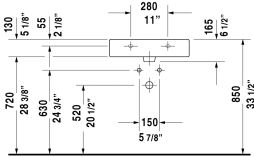

Vero Furniture washbasin # 045460..00 / 045460..60 / 045460..87 / 045460..30

| < 23 5/8" Inch > |

Furniture washbasin

Dimension

Weight

Order number

with faucet deck, underside fully glazed, hardware included, wall-mounted, cUPC listed, 23 5/8" Inch

Colors

00 White 08 Black

Variant

● with overflow	23 5/8" x 18 1/4" Inch	39.5 lb	045460..00
☒ with overflow	23 5/8" x 18 1/4" Inch	39.5 lb	045460..60
●●● with overflow	23 5/8" x 18 1/4" Inch	39.5 lb	045460..87
●●● with overflow	23 5/8" x 18 1/4" Inch	39.5 lb	045460..30

Accessory for ceramics

Push button drain assembly for washbasins with overflow	2" Inch	0.8 lb	005052
Towel rail square tube 1/2", Chrome, for washbasin # 045460, 235060	21 5/8" Inch	0.8 lb	003037
Design Siphon		3.3 lb	005036

All drawings contain the necessary measurements which are subject to standard tolerances. They are stated in inch & mm and are non-binding. Exact measurements, in particular for customized installation scenarios, can only be taken from the finished ceramic piece.