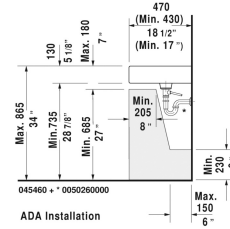

Vero Furniture washbasin # 045460..00 / 045460..60 / 045460..87 / 045460..30

| < 23 5/8" Inch > |

Furniture washbasin

Dimension

Weight

Order number

with faucet deck, underside fully glazed, hardware included, wall-mounted, cUPC listed, 23 5/8" Inch

Colors

00 White 08 Black

Variant

● with overflow	23 5/8" x 18 1/4" Inch	39.5 lb	045460..00
☒ with overflow	23 5/8" x 18 1/4" Inch	39.5 lb	045460..60
●●● with overflow	23 5/8" x 18 1/4" Inch	39.5 lb	045460..87
●●● with overflow	23 5/8" x 18 1/4" Inch	39.5 lb	045460..30

All drawings contain the necessary measurements which are subject to standard tolerances. They are stated in inch & mm and are non-binding. Exact measurements, in particular for customized installation scenarios, can only be taken from the finished ceramic piece.