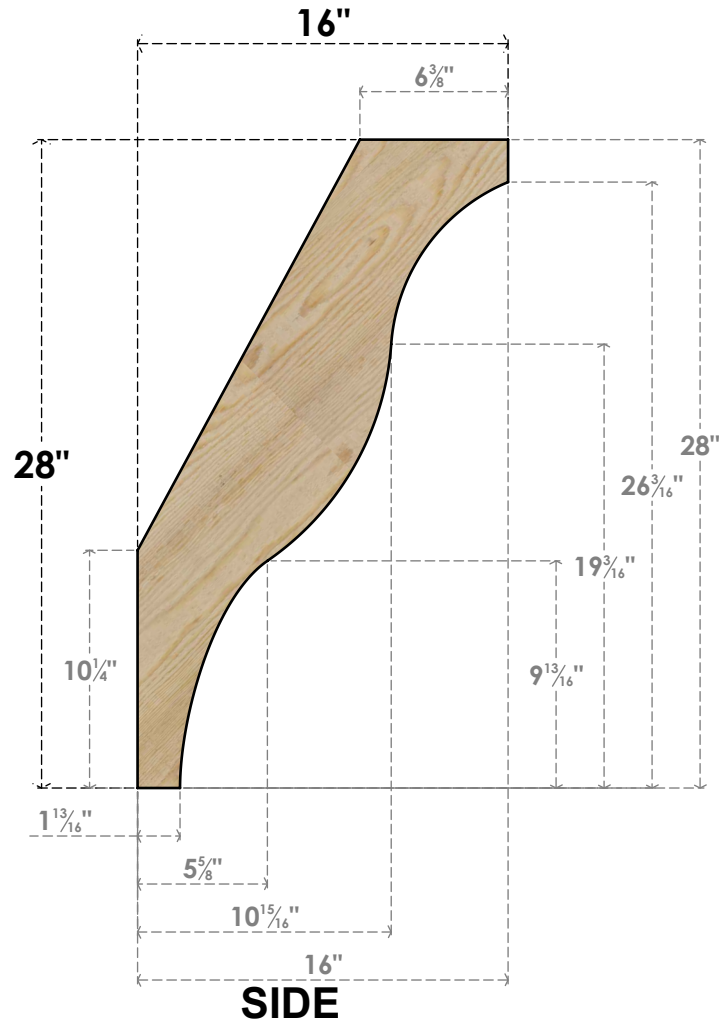

BRC06X16X28FST00RDF

6"W X 16"D X 28"H FUNSTON ROUGH SAWN BRACE, DOUGLAS FIR

EKENA MILLWORK
 2300 WEST MAIN ST.
 CLARKSVILLE, TX 75426
 TOLL FREE: 866-607-0453
 WWW.EKENAMILLWORK.COM

NOTES

1. INSTALLATION TO BE COMPLETED IN ACCORDANCE WITH MANUFACTURER'S SPECIFICATIONS.
2. DRAWING MAY NOT BE TO SCALE
3. THIS DRAWING IS INTENDED FOR DESIGN AND PLANNING PURPOSES ONLY.
4. ALL INFORMATION CONTAINED HEREIN WAS CURRENT AT THE TIME OF DEVELOPMENT BUT MUST BE REVIEWED AND APPROVED BY THE PRODUCT MANUFACTURER TO BE CONSIDERED ACCURATE.
5. PRODUCTS ARE NOT KILN DRIED. THIS ITEM IS UNIQUE AND WILL CONTAIN THE NATURAL VARIATIONS THAT THE WOOD SPECIES OFFERS. THIS MAY RESULT IN VARIATIONS UP TO 1/4"