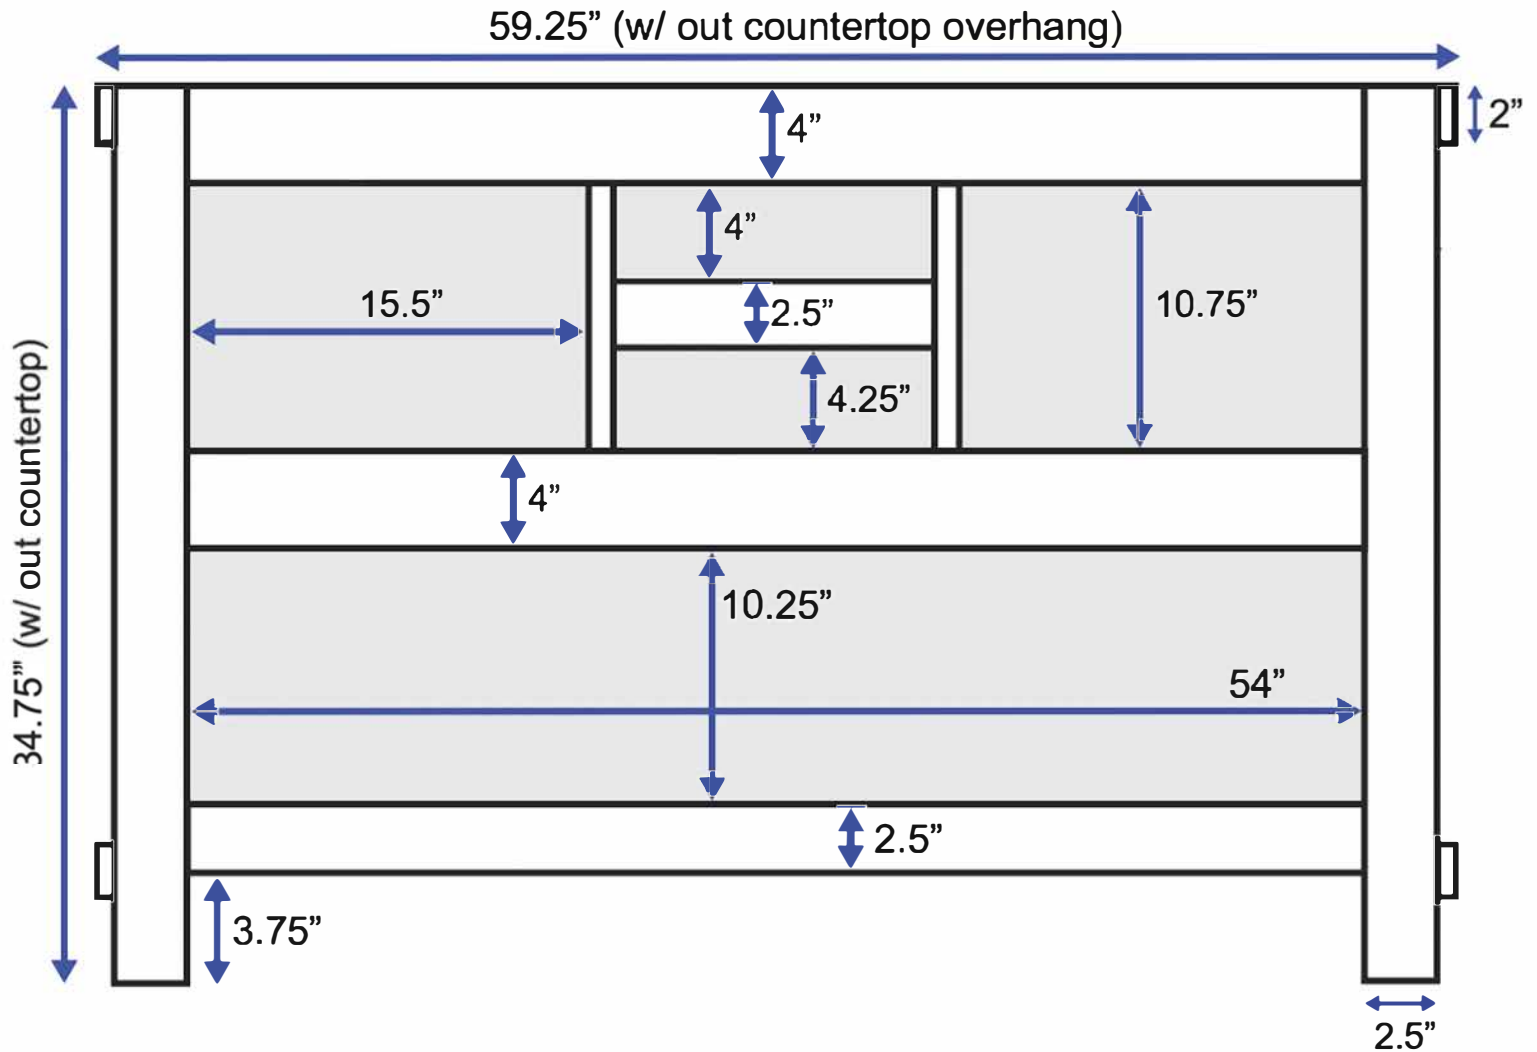

# Charlotte 60-inch Single Vanity (Back View)

All measurements are approximate and rounded to the nearest quarter inch.  
Please allow for a slight margin of error.