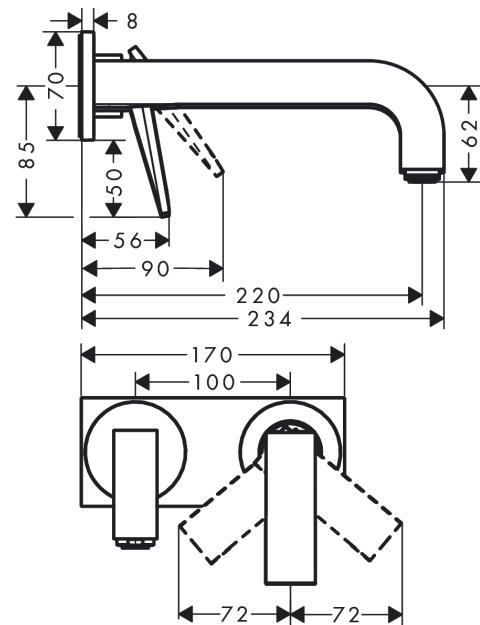

AXOR Citterio

Single lever basin mixer for concealed installation wall-mounted with lever handle, spout 220 mm and plate

Surfaces: Article Number: **39119820**

product features

- consists of: single lever basin mixer for concealed installation wall-mounted, waste set
- projection: 220 mm
- spray type: Normal spray
- maximum flow rate at 3 bar: 5 l/min
- ceramic cartridge
- suitable for continuous flow water heaters
- non-closing waste set
- connection type: basic set
- connection dimension: DN15
- handle can be positioned on the right or left, depending on the basic set installation

Technology

Certificates

Product image

Scale drawing

AXOR Citterio

Single lever basin mixer for concealed installation wall-mounted with lever handle, spout 220 mm and plate

Surfaces: Article Number: **39119820**

Flowchart