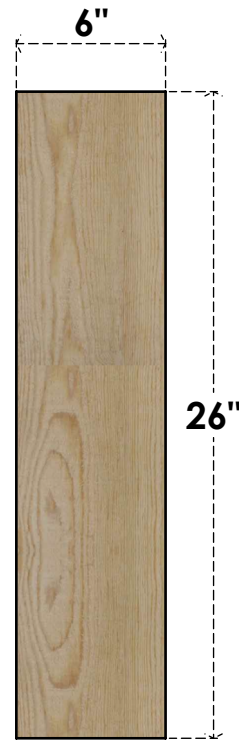

BRC06X18X26TRA00RDF

6"W X 18"D X 26"H TRADITIONAL ROUGH SAWN BRACE, DOUGLAS FIR

SIDE

FRONT

EKENA MILLWORK
 2300 WEST MAIN ST.
 CLARKSVILLE, TX 75426
 TOLL FREE: 866-607-0453
 WWW.EKENAMILLWORK.COM

NOTES

1. INSTALLATION TO BE COMPLETED IN ACCORDANCE WITH MANUFACTURER'S SPECIFICATIONS.
2. DRAWING MAY NOT BE TO SCALE
3. THIS DRAWING IS INTENDED FOR DESIGN AND PLANNING PURPOSES ONLY.
4. ALL INFORMATION CONTAINED HEREIN WAS CURRENT AT THE TIME OF DEVELOPMENT BUT MUST BE REVIEWED AND APPROVED BY THE PRODUCT MANUFACTURER TO BE CONSIDERED ACCURATE.
5. PRODUCTS ARE NOT KILN DRIED. THIS ITEM IS UNIQUE AND WILL CONTAIN THE NATURAL VARIATIONS THAT THE WOOD SPECIES OFFERS. THIS MAY RESULT IN VARIATIONS UP TO 1/4"