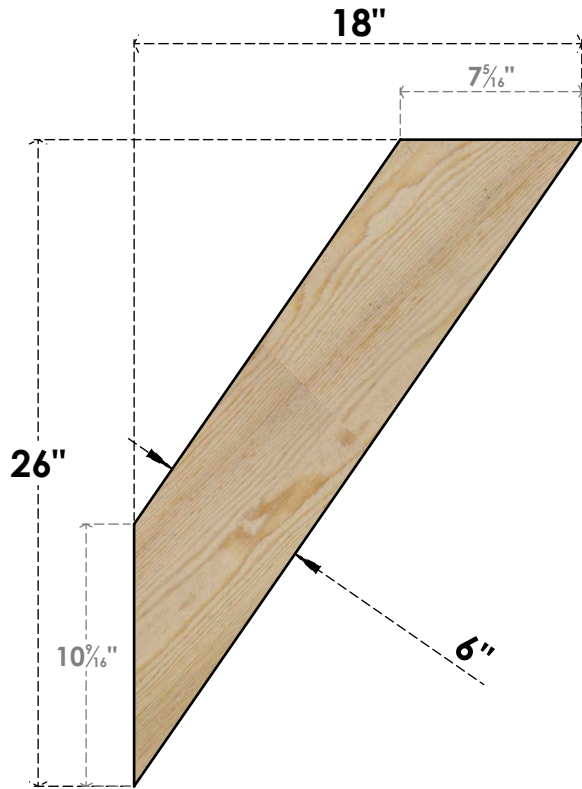

BRC06X18X26TRA00RDF

6"W X 18"D X 26"H TRADITIONAL ROUGH SAWN BRACE, DOUGLAS FIR

SIDE

FRONT

EKENA MILLWORK
 2300 WEST MAIN ST.
 CLARKSVILLE, TX 75426
 TOLL FREE: 866-607-0453
 WWW.EKENAMILLWORK.COM

NOTES

1. INSTALLATION TO BE COMPLETED IN ACCORDANCE WITH MANUFACTURER'S SPECIFICATIONS.
2. DRAWING MAY NOT BE TO SCALE
3. THIS DRAWING IS INTENDED FOR DESIGN AND PLANNING PURPOSES ONLY.
4. ALL INFORMATION CONTAINED HEREIN WAS CURRENT AT THE TIME OF DEVELOPMENT BUT MUST BE REVIEWED AND APPROVED BY THE PRODUCT MANUFACTURER TO BE CONSIDERED ACCURATE.
5. PRODUCTS ARE NOT KILN DRIED. THIS ITEM IS UNIQUE AND WILL CONTAIN THE NATURAL VARIATIONS THAT THE WOOD SPECIES OFFERS. THIS MAY RESULT IN VARIATIONS UP TO 1/4"