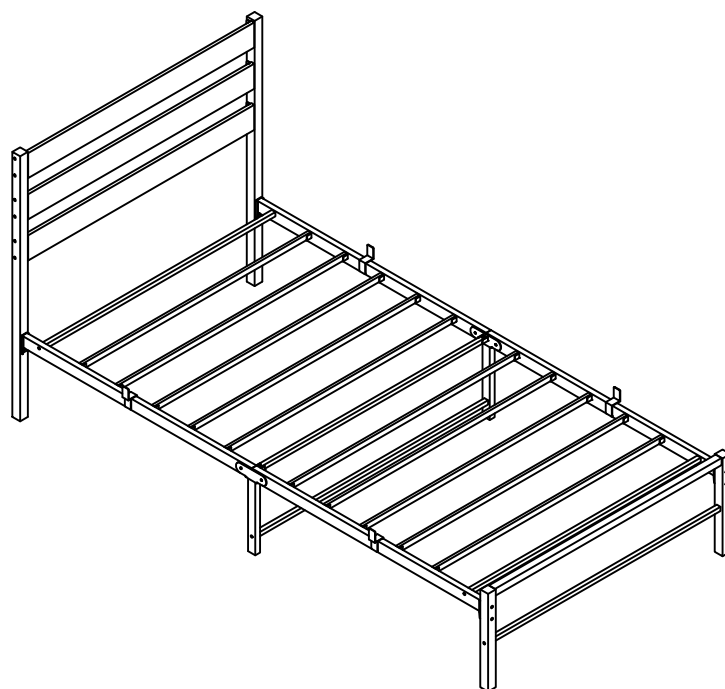

ASSEMBLY INSTRUCTION

MODEL NUMBER : BF-958E/J/K

WARRANTY:

We stand behind our products & service with confidence! If parts damaged or missing please feel free to contact us for a **FREE REPLACEMENT**.

We warranty this product to be free from defects in materials. This warranty covers one year from the date of original purchase.