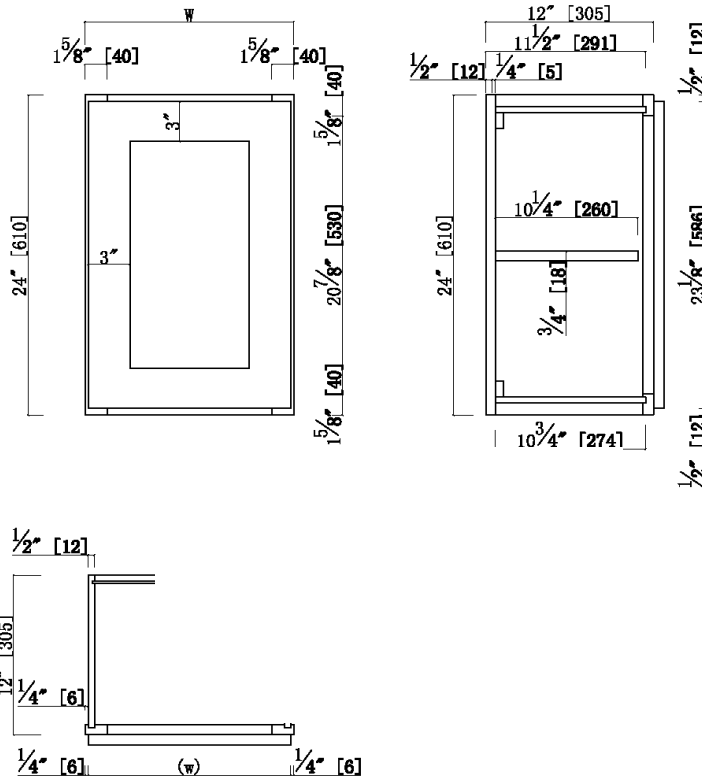

One Door Wall Cabinet

Specifications

3" Wide Shaker Door

3/4" Solid maple face frame, Fully overlay with 1/4" reveal
MDF with wood veneer for door center for espresso finish

3/4" solid maple door frame for espresso finish

Warranty & Compliances

Warranty Limited 1 year warranty
California 93120 Compliant

Finishes/Colors

Espresso Finish	White Finish
12" x 12" x 24"	12" x 12" x 24"
15" x 12" x 24"	15" x 12" x 24"
18" x 12" x 24"	18" x 12" x 24"
21" x 12" x 24"	21" x 12" x 24"