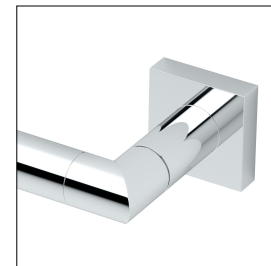

Glam Too Collection

Towel Bar Specifications

Sleek and striking, the Glam Too collection captures the perfect balance of simplicity and sophistication.

PRODUCT FEATURES

GEOMETRY MEETS GLAMOUR

The Glam Too towel bar combines a square backplate with oversized elements for a bold, modern statement. **7/8" Towel Bar**

BUILT TO LAST, BACKED BY GATCO

Precision-crafted from premium materials, this towel bar is backed by Gatco's Lifetime Replacement Policy, ensuring durability and peace of mind for years to come.

VERSATILE FINISHES

Available in Matte Black, Satin Nickel, and Chrome —coordinate effortlessly with towel rings, grab bars, and more from our full collection.

EASY + SECURE INSTALLATION

Includes our brand new **EZ Ancor hardware kit** - requiring no drill - and step-by-step instructions, making DIY installation quick and hassle-free —perfect for homeowners and contractors alike.