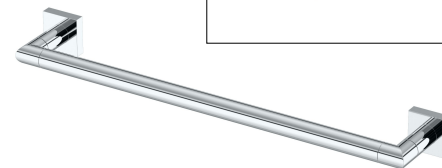

Glam Too Collection

Towel Bar Specifications

Sleek and striking, the Glam Too collection captures the perfect balance of simplicity and sophistication.

PRODUCT FEATURES

GEOMETRY MEETS GLAMOUR

The Glam Too towel bar combines a square backplate with oversized elements for a bold, modern statement. **7/8" Towel Bar**

BUILT TO LAST, BACKED BY GATCO

Precision-crafted from premium materials, this towel bar is backed by Gatco's Lifetime Replacement Policy, ensuring durability and peace of mind for years to come.

VERSATILE FINISHES

Available in Matte Black, Satin Nickel, and Chrome —coordinate effortlessly with towel rings, grab bars, and more from our full collection.

EASY + SECURE INSTALLATION

Includes our brand new **EZ Ancor hardware kit** - requiring no drill - and step-by-step instructions, making DIY installation quick and hassle-free —perfect for homeowners and contractors alike.