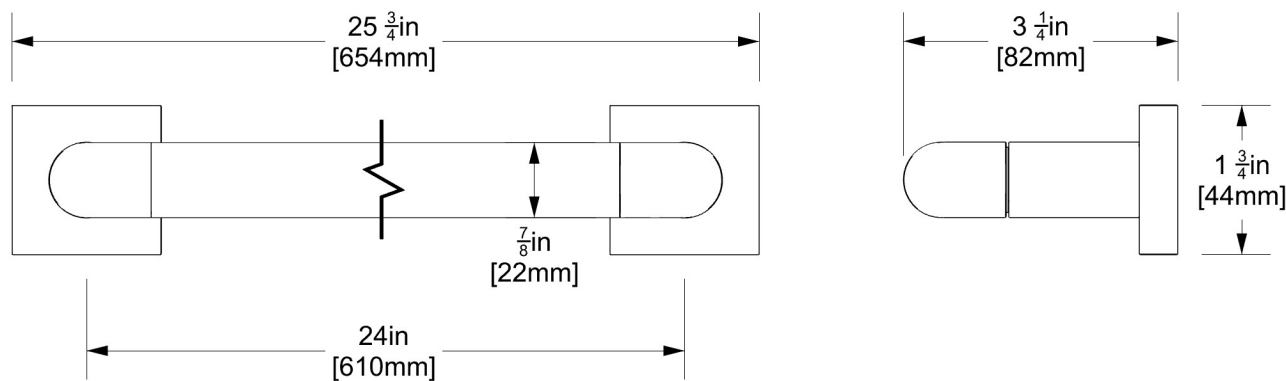

DIMENSIONS

Backed by our lifetime warranty, you can trust our products to always exceed your expectations and live up to their name.

1550 Factor Ave. San Leandro, CA 94577
Phone #: 800.227.5640
Email: cs@gatcoinc.com

The manufacturer reserves the right to, and do time to time, make changes and improvements in designs and dimensions.
Updated on March 11, 2025