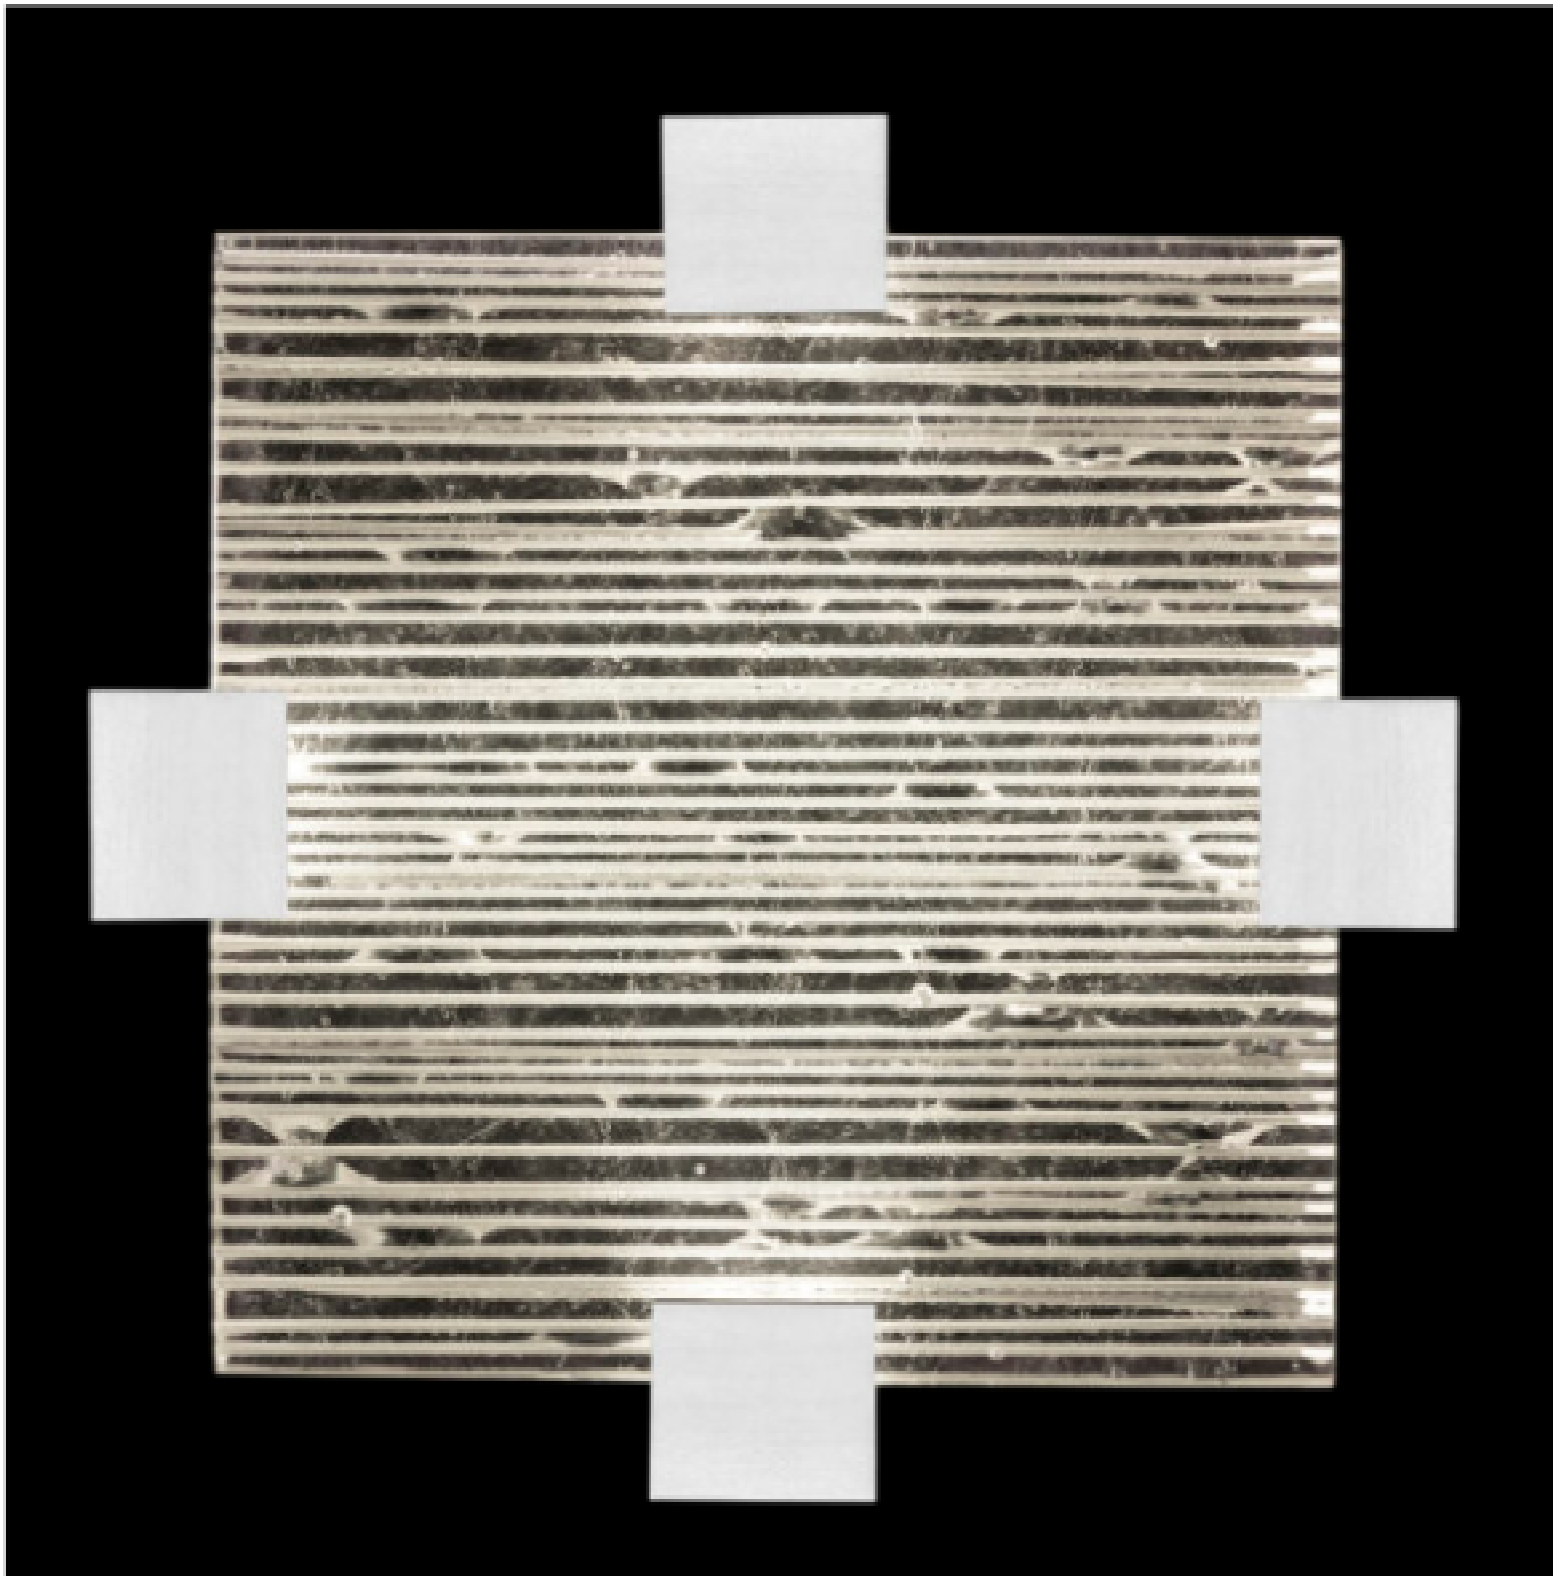

# FINE ART

HANDCRAFTED LIGHTING

TERRA 16.75" SQUARE FLUSH MOUNT 895440-25

## DESCRIPTION

Semi-flush mount featuring "Rake" cast glass. Inspired by Zen patterns formed with tiny pebbles, "Rake" combines monumental cast glass with deep hand carved patterns, perfectly captured by an array of hidden waterproof LEDs, giving the glass a truly cont

## MODEL NUMBER

895440-25

## DIMENSIONS

3.75" H x 16.75" W ( 10 cm x 43 cm )

**DIMENSIONS**

3.75" H x 16.75" W ( 10 cm x 43 cm )

**NET WEIGHT**

35 lbs., 16 kgs

**ELECTRICAL**

US Bulb: Integrated LED, 9.5W, Included