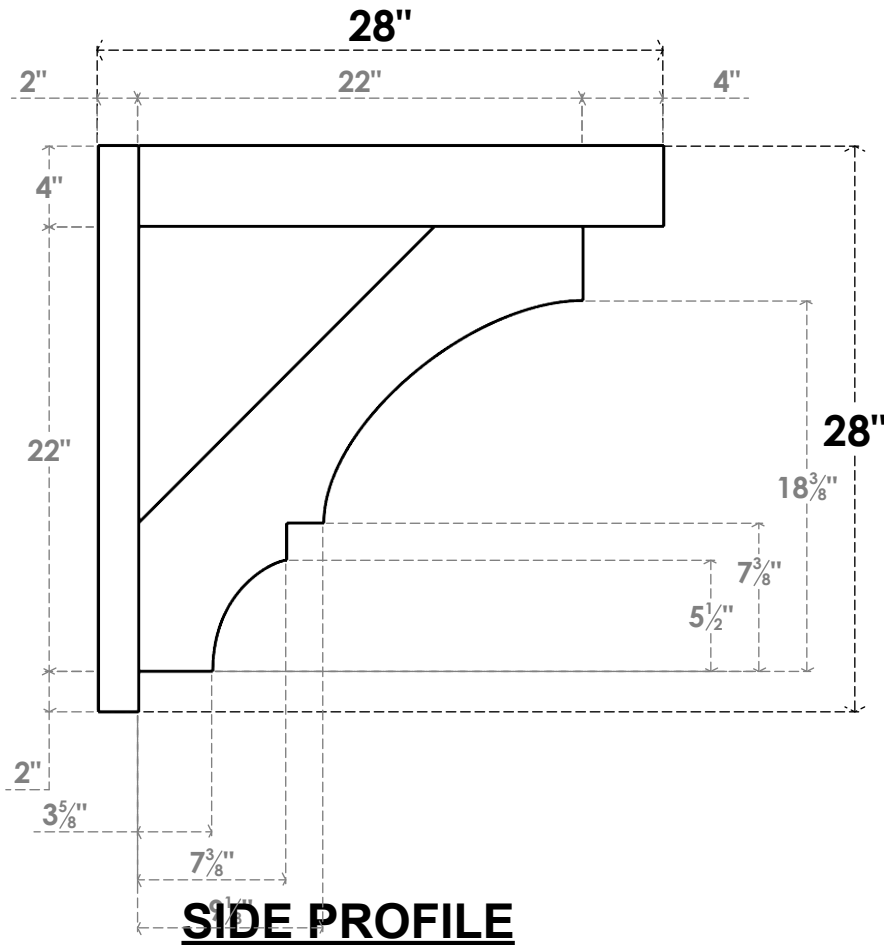

ITEM NUMBER: OUTUROC040X060X28000X28000X040X020X040BOA44RCPR

4"W TOP X 6"W BACK X 28"D X 28"H X 4"T TOP X 2"T BACK TIMBERTHANE ROUGH CEDAR BALBOA FAUX WOOD OPEN OUTLOOKER, BLOCK TOP AND BACK, 4"W CLOSED BRACE, PRIMED TAN

EKENA MILLWORK
2300 WEST MAIN ST.
CLARKSVILLE, TX 75426
TOLL FREE: 866-607-0453
WWW.EKENAMILLWORK.COM

NOTES

1. INSTALLATION TO BE COMPLETED IN ACCORDANCE WITH MANUFACTURER'S SPECIFICATIONS.
2. DRAWING MAY NOT BE TO SCALE
3. THIS DRAWING IS INTENDED FOR DESIGN AND PLANNING PURPOSES ONLY.
4. ALL INFORMATION CONTAINED HEREIN WAS CURRENT AT THE TIME OF DEVELOPMENT BUT MUST BE REVIEWED AND APPROVED BY THE PRODUCT MANUFACTURER TO BE CONSIDERED ACCURATE.
5. TIMBERTHANE ARCHITECTURAL PRODUCTS ARE MADE FROM HIGH DENSITY URETHANE AND COME FACTORY PRIMED