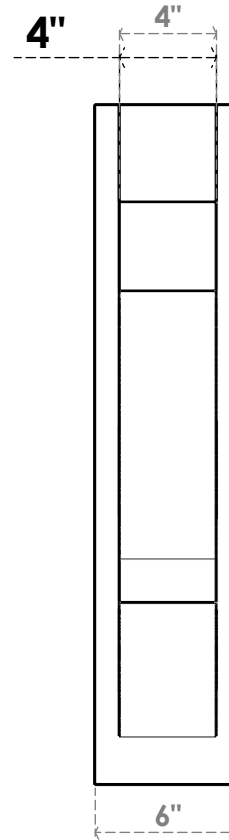

ITEM NUMBER: OUTUROC040X060X28000X28000X040X020X040BOA44RCPR

4"W TOP X 6"W BACK X 28"D X 28"H X 4"T TOP X 2"T BACK TIMBERTHANE ROUGH CEDAR BALBOA FAUX WOOD OPEN OUTLOOKER, BLOCK TOP AND BACK, 4"W CLOSED BRACE, PRIMED TAN

EKENA MILLWORK
2300 WEST MAIN ST.
CLARKSVILLE, TX 75426
TOLL FREE: 866-607-0453
WWW.EKENAMILLWORK.COM

NOTES

1. INSTALLATION TO BE COMPLETED IN ACCORDANCE WITH MANUFACTURER'S SPECIFICATIONS.
2. DRAWING MAY NOT BE TO SCALE
3. THIS DRAWING IS INTENDED FOR DESIGN AND PLANNING PURPOSES ONLY.
4. ALL INFORMATION CONTAINED HEREIN WAS CURRENT AT THE TIME OF DEVELOPMENT BUT MUST BE REVIEWED AND APPROVED BY THE PRODUCT MANUFACTURER TO BE CONSIDERED ACCURATE.
5. TIMBERTHANE ARCHITECTURAL PRODUCTS ARE MADE FROM HIGH DENSITY URETHANE AND COME FACTORY PRIMED