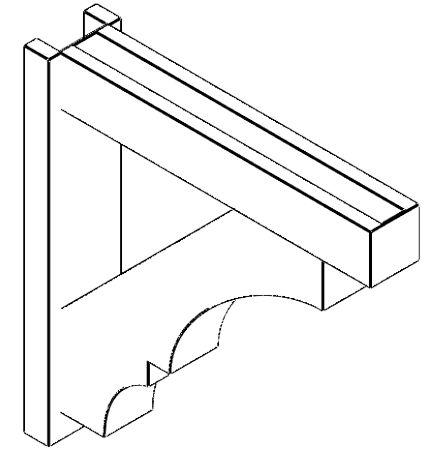

ITEM NUMBER: OUTUROC040X060X28000X28000X040X020X040BOA44RCPR

4"W TOP X 6"W BACK X 28"D X 28"H X 4"T TOP X 2"T BACK TIMBERTHANE ROUGH CEDAR BALBOA FAUX WOOD OPEN OUTLOOKER, BLOCK TOP AND BACK, 4"W CLOSED BRACE, PRIMED TAN

EKENA MILLWORK
2300 WEST MAIN ST.
CLARKSVILLE, TX 75426
TOLL FREE: 866-607-0453
WWW.EKENAMILLWORK.COM

NOTES

1. INSTALLATION TO BE COMPLETED IN ACCORDANCE WITH MANUFACTURER'S SPECIFICATIONS.
2. DRAWING MAY NOT BE TO SCALE
3. THIS DRAWING IS INTENDED FOR DESIGN AND PLANNING PURPOSES ONLY.
4. ALL INFORMATION CONTAINED HEREIN WAS CURRENT AT THE TIME OF DEVELOPMENT BUT MUST BE REVIEWED AND APPROVED BY THE PRODUCT MANUFACTURER TO BE CONSIDERED ACCURATE.
5. TIMBERTHANE ARCHITECTURAL PRODUCTS ARE MADE FROM HIGH DENSITY URETHANE AND COME FACTORY PRIMED