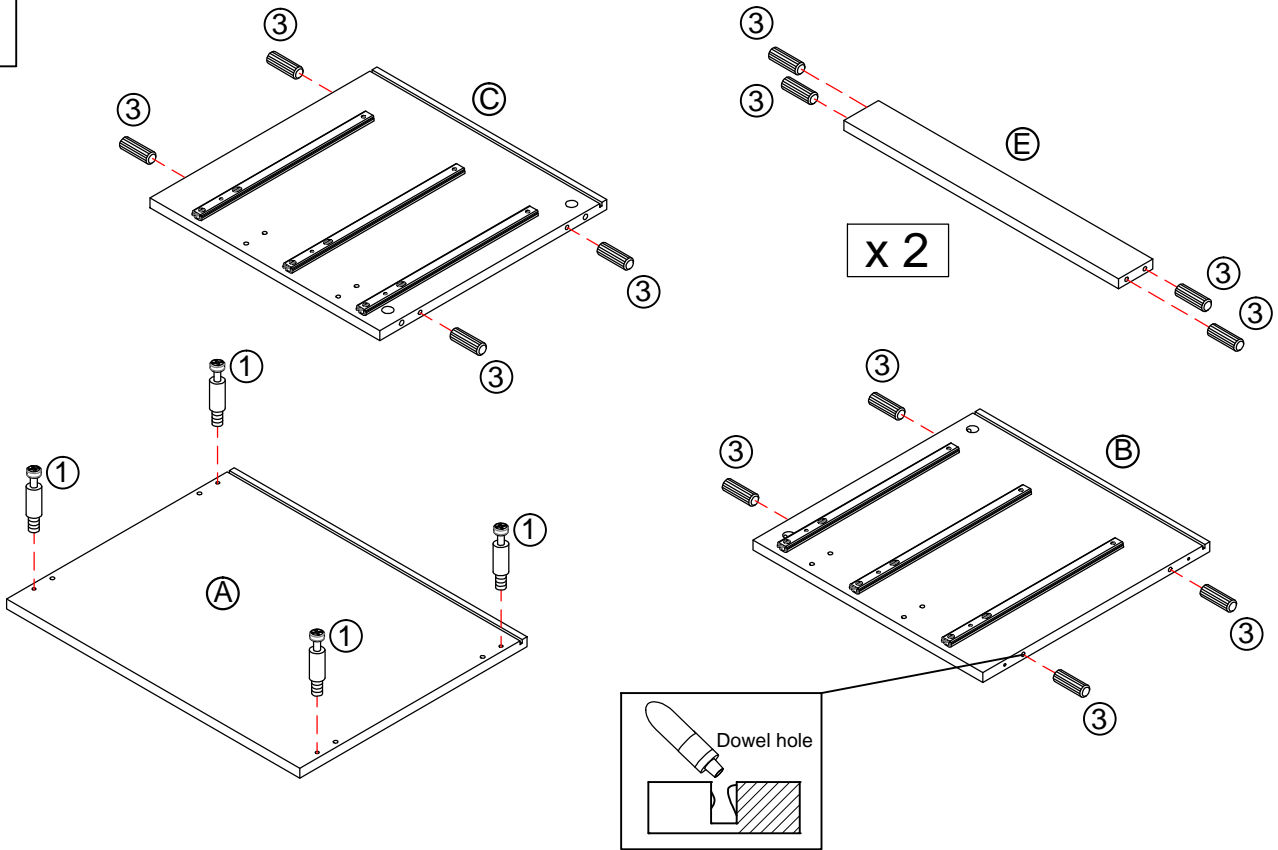

Do not fully tighten screws until fully assembled

COMPONENT PARTS		
DESCRIPTION	PART NAME	Q' TY(PCS)
Ⓐ	Top Panel	1
Ⓑ	Left Side Panel	1
Ⓒ	Right Side Panel	1
Ⓓ	Bottom Panel	1
Ⓔ	Top Rail	2
Ⓕ	Drawer Panel (S)	1
Ⓖ	Drawer Panel (L)	2
Ⓗ	Drawer Front Panel (S)	1
Ⓘ	Drawer Back Panel (S)	1
Ⓙ	Drawer Left Side Panel (S)	1
Ⓚ	Drawer Right Side Panel (S)	1
Ⓛ	Drawer Front Panel (L)	2
Ⓜ	Drawer Back Panel (L)	2
Ⓝ	Drawer Left Side Panel (L)	2
Ⓞ	Drawer Right Side Panel (L)	2
Ⓟ	Drawer Bottom Panel	3
Ⓠ	Back Panel	1

HARDWARES REQUIRED

- ①  Minifix 7*20.5(10)mm - 4 PCS
- ②  Cam 15*12mm - 4 PCS
- ③  Wood Dowel 6*25mm - 16 PCS
- ④  Screw 4.2*25mm - 6 PCS
- ⑤  Screw 4.2*32mm - 24 PCS
- ⑥  Screw 4.2*38mm - 4 PCS
- ⑦  Screw 4*12mm - 6 PCS
- ⑧  Screw 4*21mm - 6 PCS
- ⑨  Handle ϕ - ϕ 96 - 3PCS
- ⑩  Connector - 4 PCS
- ⑪  Glue - 1 PC
- ⑫  Wood Leg - 4 PC

Attention:

*** Some number parts listed on the instruction sheet may not be in parts bag as they may already be assembled.

Carefully check parts and packing materials prior to ordering replacements.

1

2

3

4