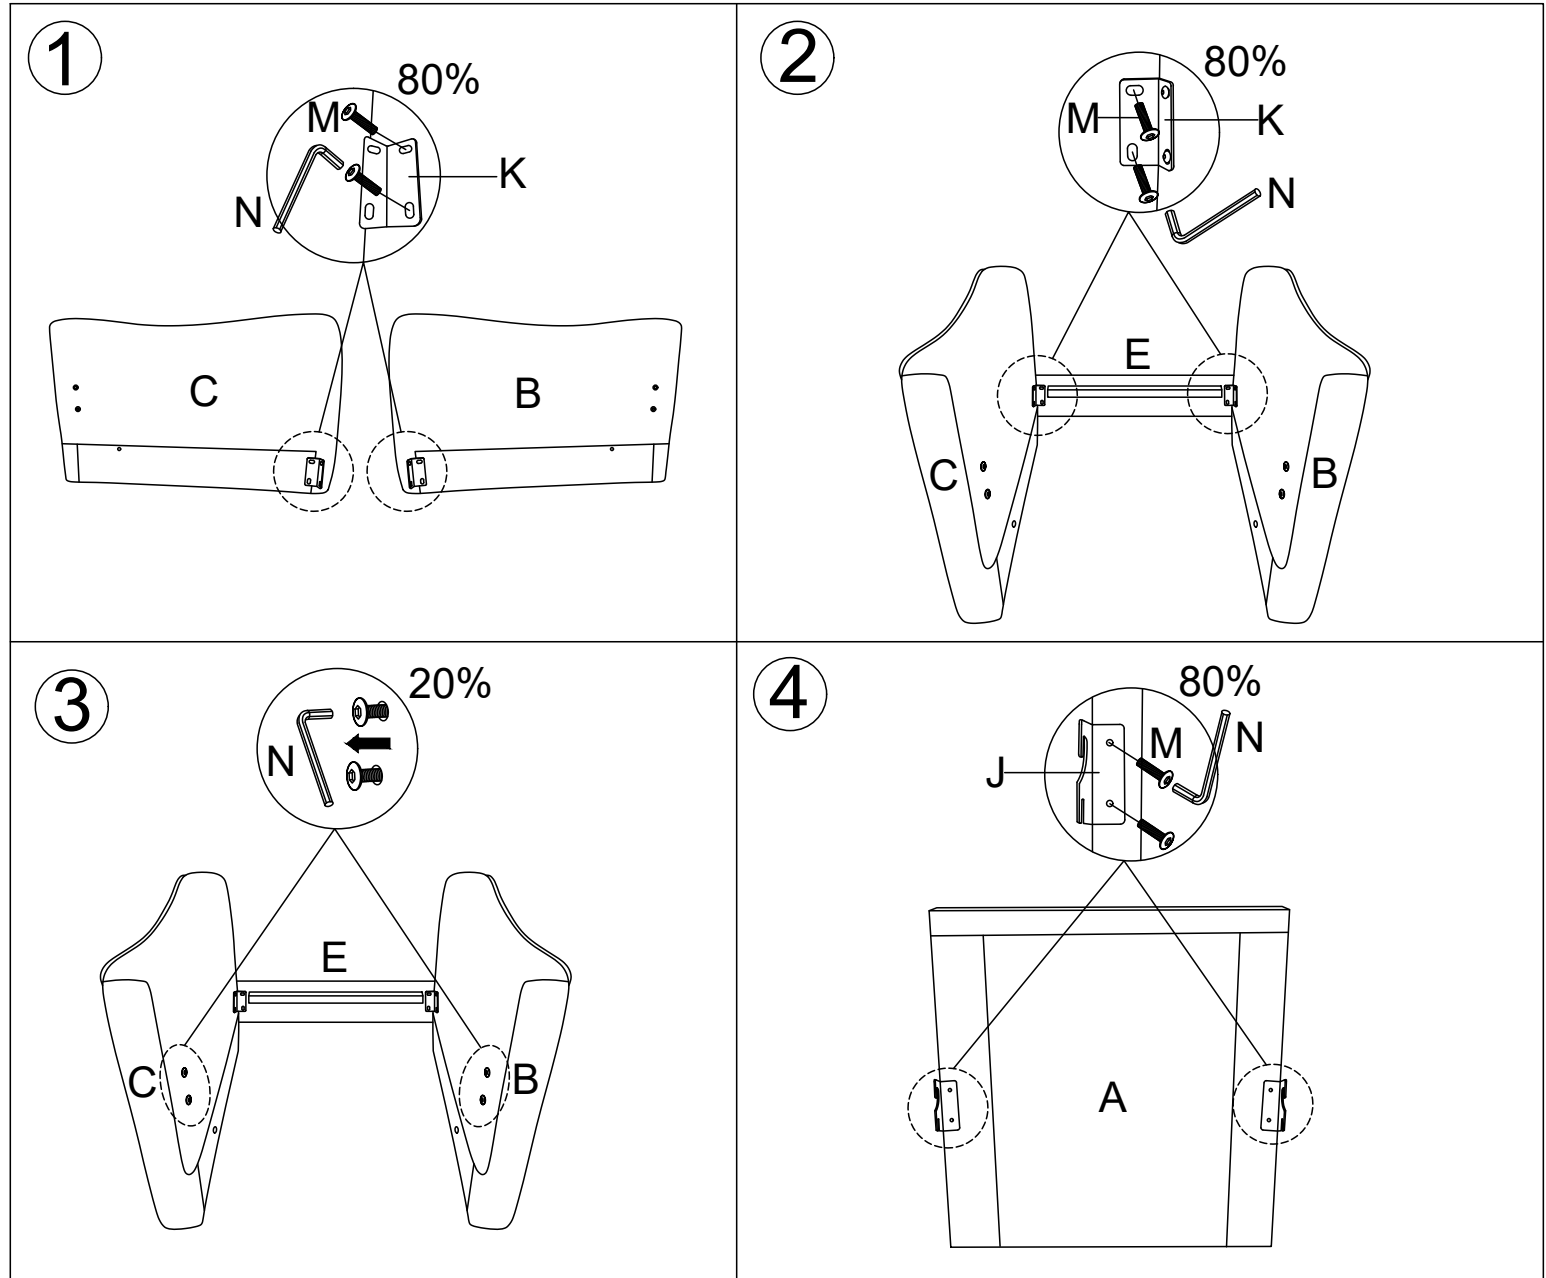

# ASSEMBLY INSTRUCTIONS

Ax1 	Hx2 
Bx1 	Ix2 
Cx1 	Jx2 
Dx1 	Kx2 
Ex1 	Lx2  M8x30mm
Fx1 	Mx12+1  M6x20mm
Gx1 	Nx1 

1. Open bags containing compressed back/seat cushions (F,G). Gently pat cushions; foam may take 1-3 days to fully expand.