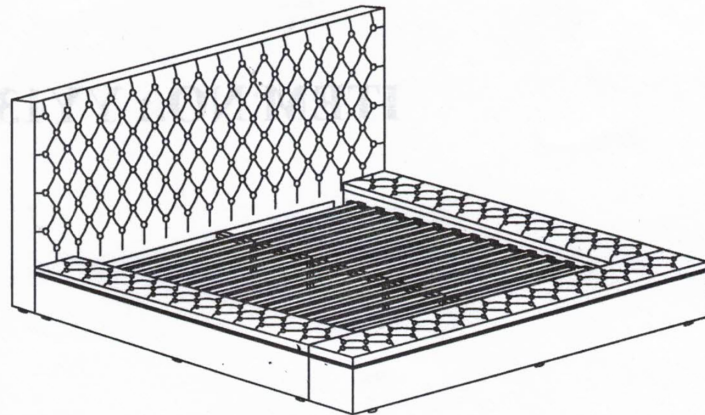

Assembly Instruction

BED

PARTS

#1 x 1pc

Headboard

#2 x 1pc

Footboard

#3 x 2pcs

Side Rail

#4 x 4pcs

Support Leg
195x30x30mm

#5 x 1set

Slat (13pcs)

#6 x 1pc

Support Rail

#7 x 6pcs

Plastic Feet

HARDWARE

#A x 8pcs

Bolt Ø5/16" x 2-1/2"

#B x 8pcs

Lock Washer Ø5/16"

#C x 8pcs

Flat Washer Ø5/16" x 22mm