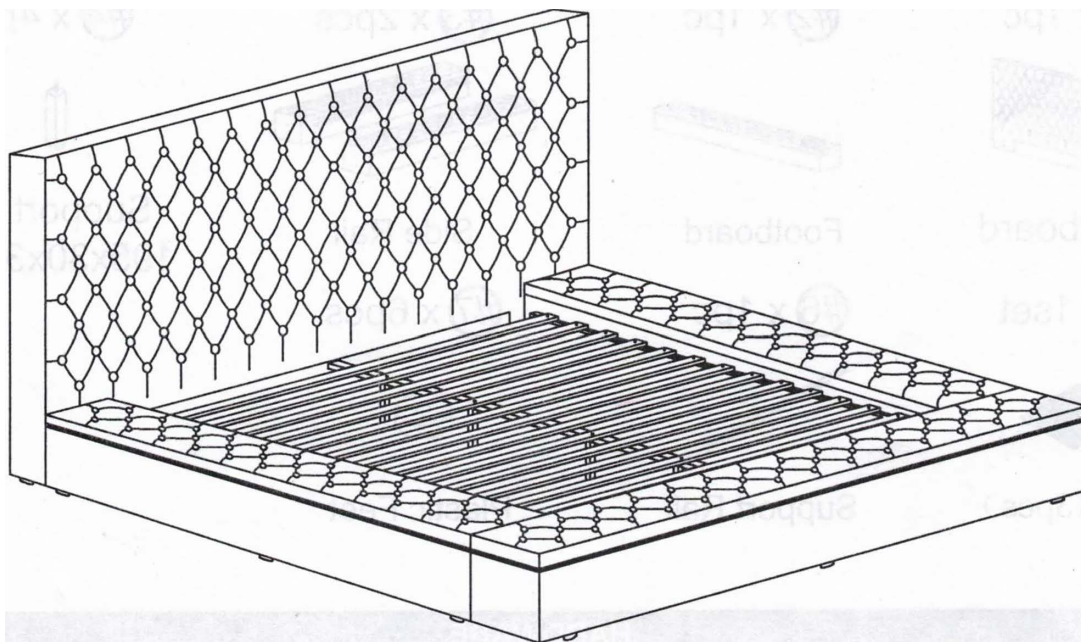

Assembly Instruction

BED

PARTS

#1 x 1pc

Headboard

#2 x 1pc

Footboard

#3 x 2pcs

Side Rail

#4 x 4pcs

Support Leg
195x30x30mm

#5 x 1set

Slat (13pcs)

#6 x 1pc

Support Rail

#7 x 6pcs

Plastic Feet

HARDWARE

#A x 8pcs

Bolt Ø5/16" x 2-1/2"

#B x 8pcs

Lock Washer Ø5/16"

#C x 8pcs

Flat Washer Ø5/16" x 22mm

#D x 32pcs

Screw #8 x 38mm

#E x 1pc

Allen Wrench 5mm

Exploded View

ASSEMBLY INSTRUCTIONS

1

- Part #2 x1pc
- Part #7 x6pcs
- Hardware #D x6pcs