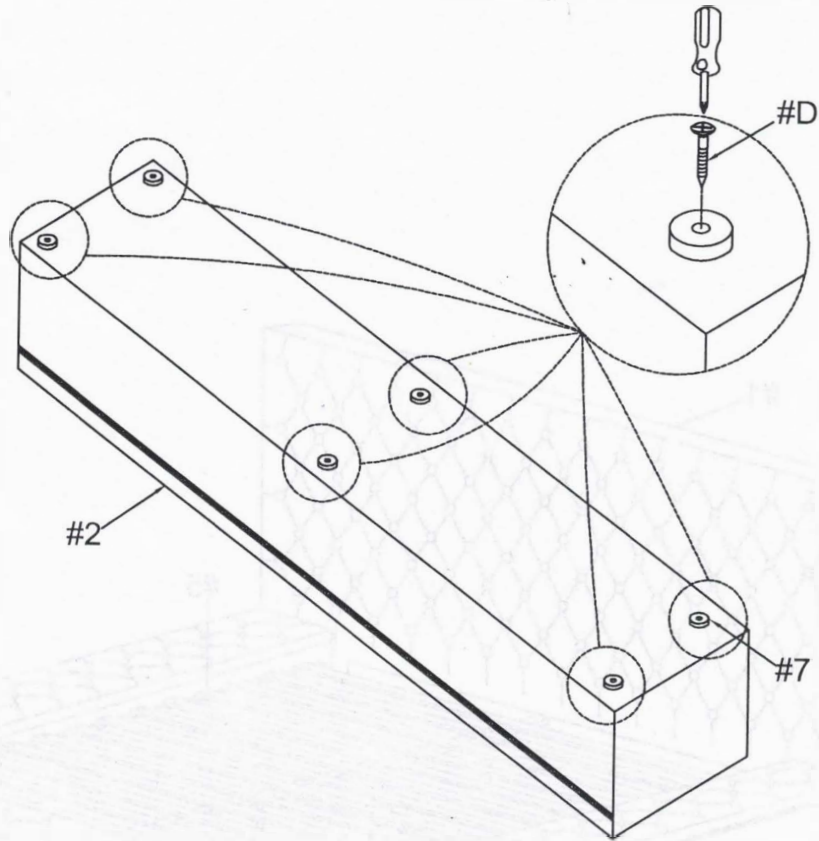

Plastic Feet

HARDWARE

#A x 8pcs

Bolt Ø5/16" x 2-1/2"

#B x 8pcs

Lock Washer Ø5/16"

#C x 8pcs

Flat Washer Ø5/16" x 22mm

#D x 32pcs

Screw #8 x 38mm

#E x 1pc

Allen Wrench 5mm

Exploded View

ASSEMBLY INSTRUCTIONS

1

- Part #2 x1pc
- Part #7 x6pcs
- Hardware #D x6pcs

2

- Part #1 x1pc
- Part #2 x1pc
- Part #3 x2pcs
- Hardware #A x8pcs
- Hardware #B x8pcs
- Hardware #C x8pcs

ASSEMBLY INSTRUCTIONS

3

- Part #4 x4pcs
- Part #5 x1set
- Part #6 x1pc

4

- Hardware #D x26pcs

ASSEMBLY INSTRUCTIONS