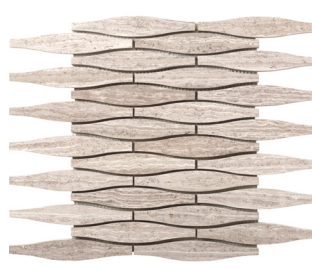

The Metro series offers collections of limestone in a contemporary linear design, along with a variety of mosaics to complete the look of your space.

METRO

Limestone Honed

Cream | 16" x 32", 6" x 24", 3" x 6" | Honed

12" x 24" | Polished

Cream Striated & Chiseled | 12" x 24"

3D Linear on 12" x 12" Mesh Honed

Chevron on 12" x 12" Mesh Honed

Convex on 12" x 12" Mesh Honed

1" x 12" Mini Cigaro Honed

Hexagon 1" Mix on 12" x 12" Mesh Mixed Finish

Hexagon 2" Mix on 12" x 12" Mesh | Mixed Finish

Hexagon Large on 12" x 12" Mesh | Honed

Hexagon Wide on 12" x 12" Mesh Honed

Lantern on 12" x 12" Mesh Honed

Leaf on 9" x 10" Mesh Honed

Linear on 12" x 13" Mesh Honed

Twine on 11" x 13" Mesh Honed

Sizes

16" x 32"

12" x 24"

6" x 24"

3" x 6"

Testing

Shade Variation Rating