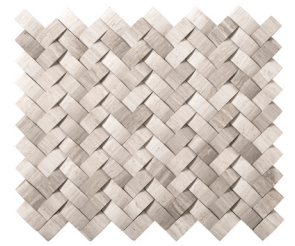

The Metro series offers collections of limestone in a contemporary linear design, along with a variety of mosaics to complete the look of your space.

METRO

Limestone Honed

Cream | 16" x 32", 6" x 24", 3" x 6" | Honed

12" x 24" | Polished

Cream Striated & Chiseled | 12" x 24"

3D Linear on 12" x 12" Mesh Honed

Chevron on 12" x 12" Mesh Honed

Convex on 12" x 12" Mesh Honed

1" x 12" Mini Cigaro Honed

Hexagon 1" Mix on 12" x 12" Mesh Mixed Finish

Hexagon 2" Mix on 12" x 12" Mesh | Mixed Finish

Hexagon Large on 12" x 12" Mesh | Honed

Hexagon Wide on 12" x 12" Mesh Honed

Lantern on 12" x 12" Mesh Honed

Leaf on 9" x 10" Mesh Honed

Linear on 12" x 13" Mesh Honed

Twine on 11" x 13" Mesh Honed

Sizes

16" x 32"

12" x 24"

6" x 24"

3" x 6"

Testing

Shade Variation Rating