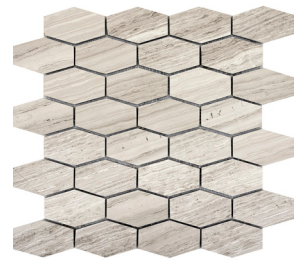

The Metro series offers collections of limestone in a contemporary linear design, along with a variety of mosaics to complete the look of your space.

METRO

Limestone Honed

Cream | 16" x 32", 6" x 24", 3" x 6" | Honed

12" x 24" | Polished

Cream Striated & Chiseled | 12" x 24"

3D Linear on 12" x 12" Mesh Honed

Chevron on 12" x 12" Mesh Honed

Convex on 12" x 12" Mesh Honed

1" x 12" Mini Cigaro Honed

Hexagon 1" Mix on 12" x 12" Mesh Mixed Finish

Hexagon 2" Mix on 12" x 12" Mesh | Mixed Finish

Hexagon Large on 12" x 12" Mesh | Honed

Hexagon Wide on 12" x 12" Mesh Honed

Lantern on 12" x 12" Mesh Honed

Leaf on 9" x 10" Mesh Honed

Linear on 12" x 13" Mesh Honed