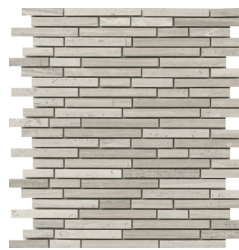

The Metro series offers collections of limestone in a contemporary linear design, along with a variety of mosaics to complete the look of your space.

METRO

Limestone Honed

Cream | 16" x 32", 6" x 24", 3" x 6" | Honed

Hexagon 2" Mix on 12" x 12" Mesh | Mixed Finish

Hexagon Large on 12" x 12" Mesh | Honed

Hexagon Wide on 12" x 12" Mesh Honed

Lantern on 12" x 12" Mesh Honed

Leaf on 9" x 10" Mesh Honed

Linear on 12" x 13" Mesh Honed

Twine on 11" x 13" Mesh Honed

Sizes

16" x 32"

12" x 24"

6" x 24"

3" x 6"

Testing

Shade Variation Rating