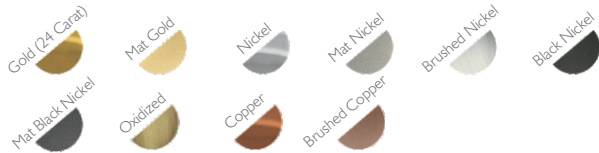

CRYSTAL

Color: Crystal  
SWAROVSKI: Per request

PACKING (approx.)

Dimension: 127x127x46 cm | 50x50x18.1 in

METAL FINISHING

**Lacquered** \\ Shine or mat \\ All RAL colours available

CRYSTAL INFORMATION

Under Request