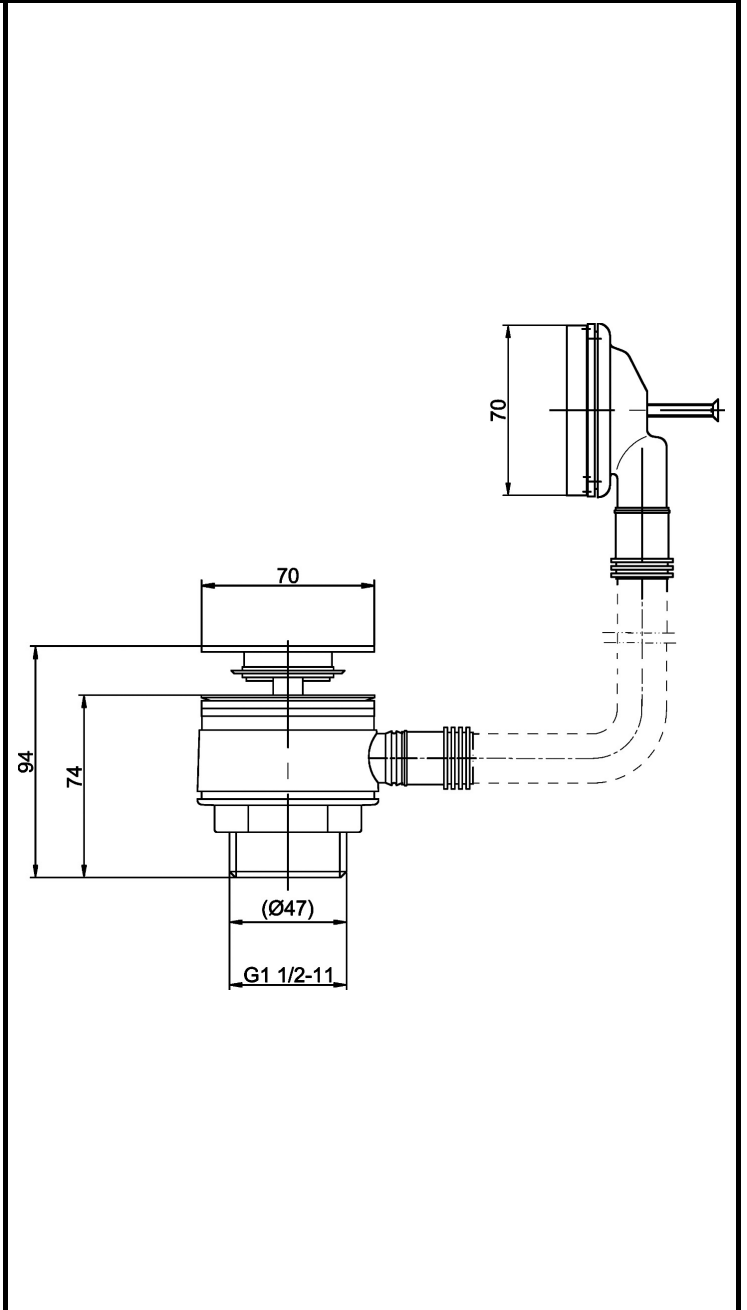

# CUSTOMER DATA SHEET - WASTES & EXTRAS

**DESCRIPTION:** Square Sprung Plug Bath Waste

PRODUCT DIMENSIONS				
Height (mm)	Width (mm)	Length (mm)	Depth (mm)	Nett Wgt Kg
70	70		94	0.77

PACKAGING DIMENSIONS			
Height (mm)	Width (mm)	Depth (mm)	Gross Wgt Kg
205	135	80	0.77

PACKAGING DATA			
Box Colour	White Cardboard Box		
Box Qty	1	Label Colour	White Label
Label Size	100 x 50	Label Qty	2

OUTER BOX DIMENSIONS (If Applicable)				
Height (mm)	Width (mm)	Length (mm)	Depth (mm)	Gross Wgt Kg

PRODUCT DETAILS				
Country of Origin	United Kingdom		CE Certification	N/A
Fitting Instruction	Yes		Colour/Finish	Chrome
Product Material	Brass		Product Diameter	70mm
Heating Element Wattage	Not Applicable		Connection Size	1 1/2"