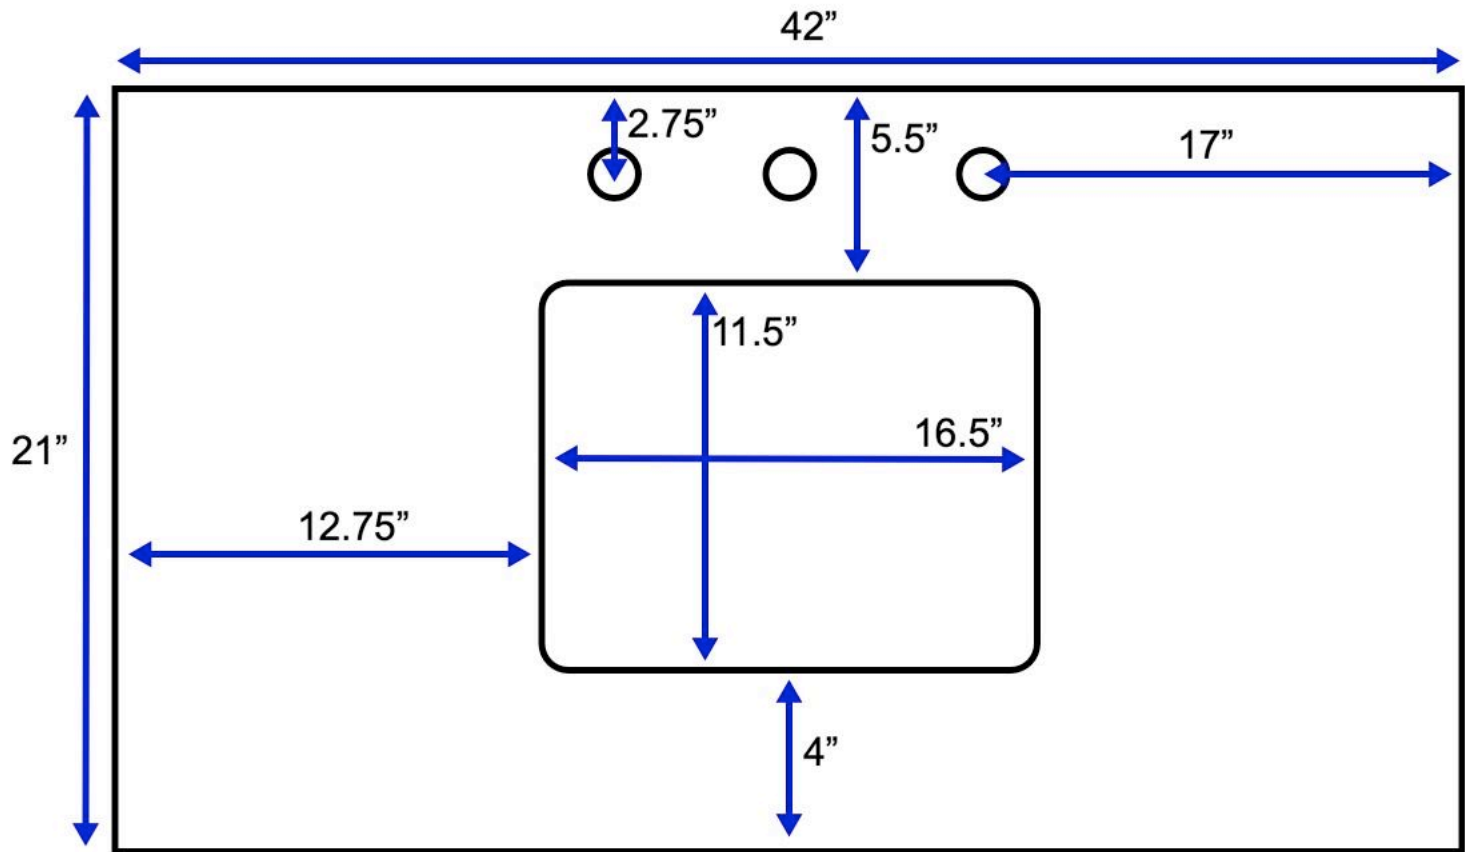

Oslo 42-inch Bath Vanity (Top View)

Approximate Overall Product Weight: 240 lbs

All measurements are approximate and rounded to the nearest quarter inch.
Please allow for a slight margin of error.