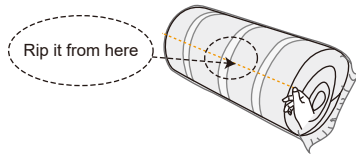

ASSEMBLY INSTRUCTION

H08F-HK-US30120

Ax2

①

Wait 72 hours for rebound

②

③