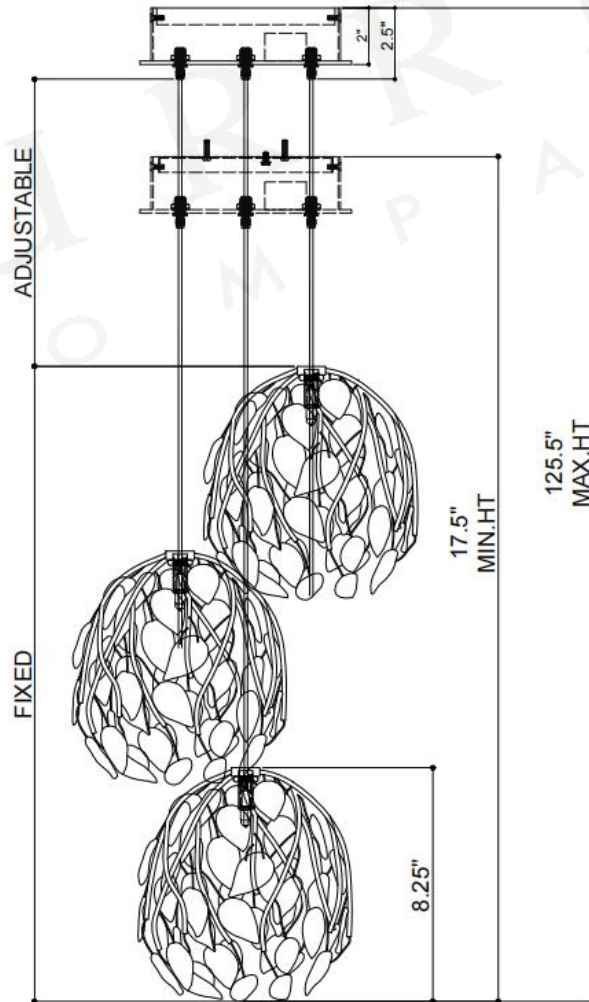

ITEM: 9000-1388

Overall Dimensions

Height: 17.5"  
Diameter: 12.5"

CANOPY DETAIL

TOP VIEW

FRONT VIEW