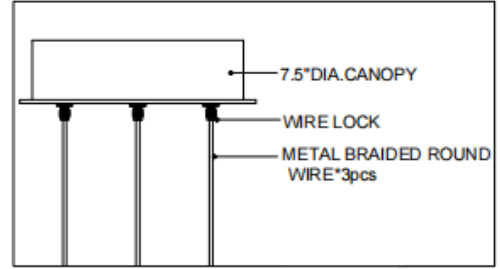

ITEM: 9000-1388

Overall Dimensions

Height: 17.5"  
Diameter: 12.5"

CANOPY DETAIL

TOP VIEW

FRONT VIEW