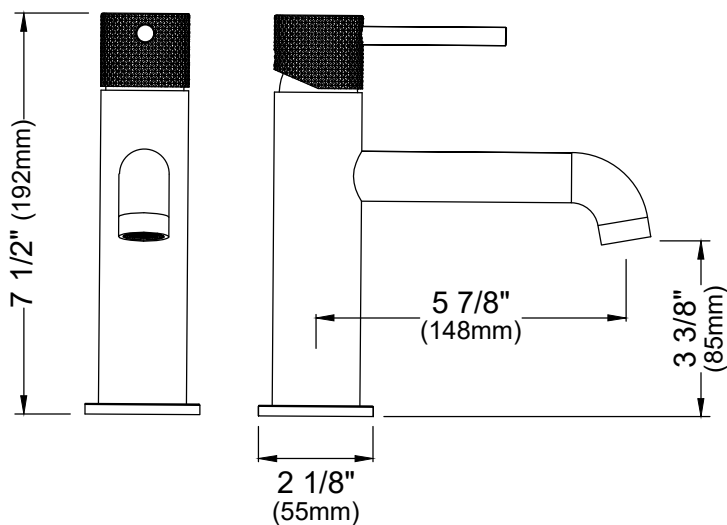

Collection	Tryst
Material	Lead-free brass
Installation Type	Single hole deck mount
Configuration/Style	Basin faucet
Finish	Durable PVD, multi-plated, corrosion resistant
Overall Height	7 1/2"
Overall Spout Reach	5 7/8"
Overall Spout Height	3 3/8"
Max. Deck Thickness	1 1/2"
Suitable For	Drop-in and undermount bathroom sinks
Water Flow	1.2 GPM
Spout Function	Stream
Plumbing Connections	Standard 3/8"
Cartridge	Ceramic disk cartridge
What's Included	Pre-installed water lines, mounting hardware and pop-up drain w/ overflow

Brushed Copper

Gold

Stainless Steel

Brushed Gold

Gunmetal Grey

Listing and certifications:
cUPC, ASME A112.18.1/CSA B125.1
ADA compliant

Limited Lifetime Warranty

We reserve the right to update product specifications without notice. Please visit karran.com for the most current specification sheets. All dimensions are accurate to 1/4". REV 01-2026