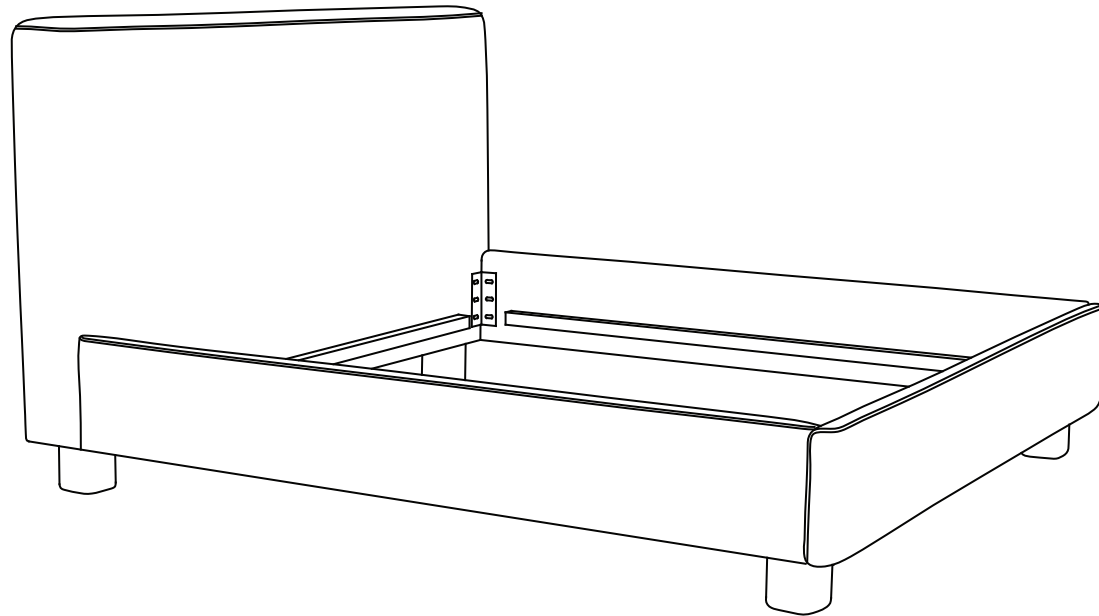

# ASSEMBLY INSTRUCTIONS.

QUEEN BED LIGHT GREY

THANK YOU FOR YOUR PURCHASE!

# PARTS AND HARDWARE.

1. HEADBOARD x 1 	2. FOOTBOARD x 2 	3. LEFT SIDE RAIL x 1 
4. RIGHT SIDE RAIL x 2 	5. CENTER RAIL x 2 	6. SLATS x 4 
7. 	8. x2 	
A M8*3cm x24 	B x24 	C x24 
D M6*1 	E M6*3cm x8 	F M8*12cm x2 
G x4 	H x4 	