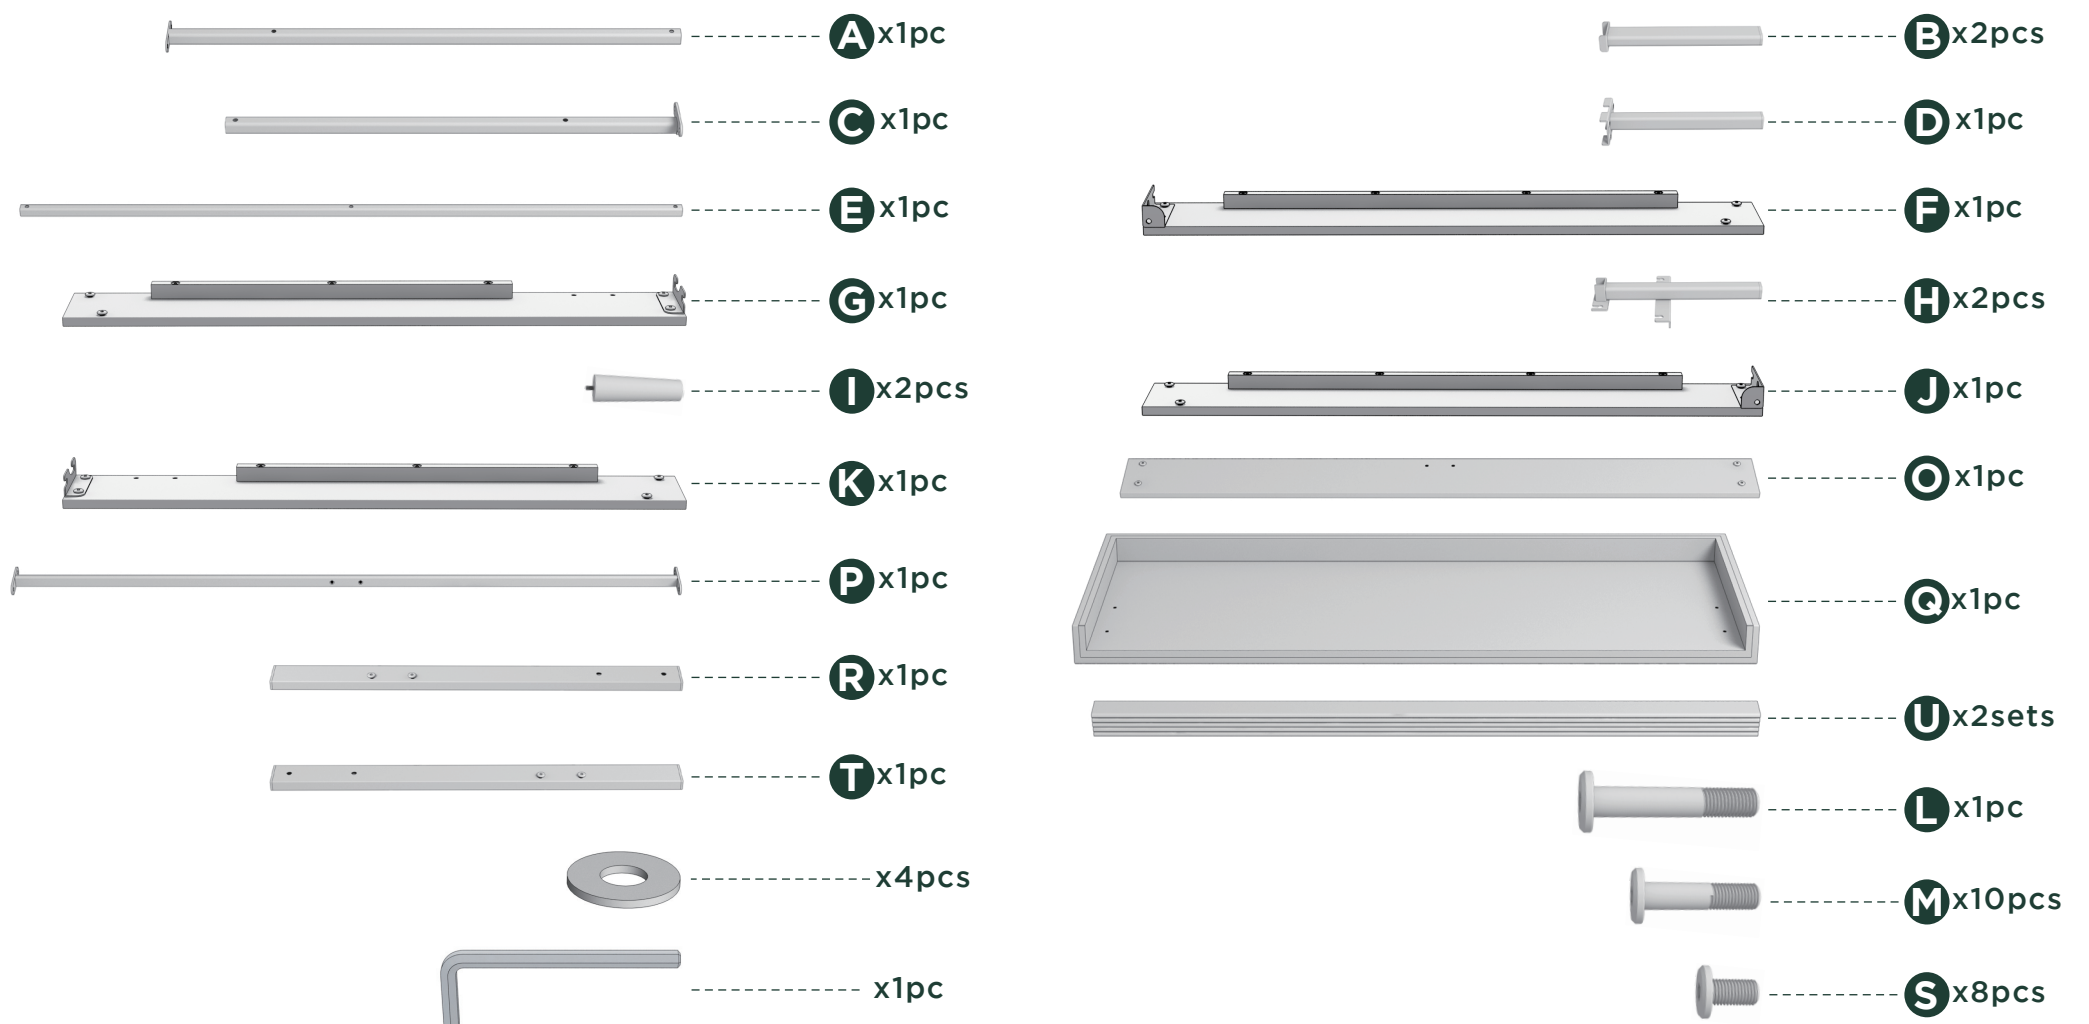

Easy as 1-2-3 Assembly Instruction

Numbers must Match for Secure Assembly

Platform Bed

Components

1

2

3

4

5

6

7

8

9

10

11

12

13

14

15

16

17

18

19

20