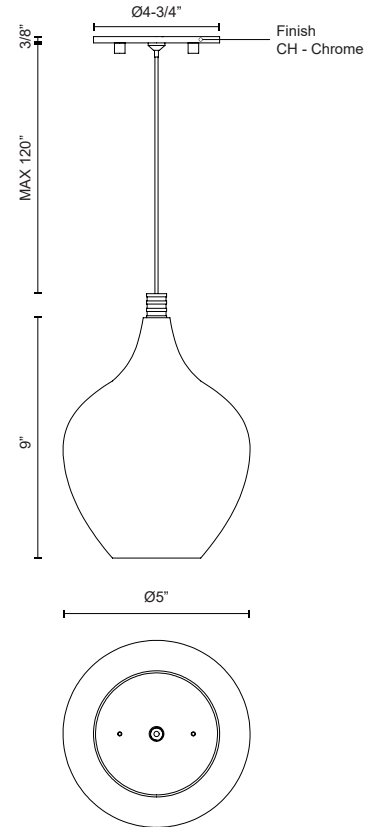

VICTORIA  
PD3007  
PENDANTS

PROJECT

DESCRIPTION

Simplistic elegant single LED pendant with a round drop clear outer glass and frosted inner glass set together as one piece. New patent pending socket design and Kuzco SSL wire allow this fixture to be 120V AC LED. Metal details in chrome finish. Available in three different glass styled single pendants and a variety of multi-pendant options, see series for full details.

SPECIFICATION DETAILS

\* For custom options, consult factory for details.

<b>Fixture Dimensions</b>	D7" x H9"
<b>Light Source</b>	AC LED Module
<b>Wattage</b>	3W
<b>Total Lumens</b>	240lm
<b>Delivered Lumens</b>	CH-171lm
<b>Voltage</b>	120V
<b>Color Temperature</b>	3000K
<b>CRI (Ra)</b>	90CRI
<b>LED Rated Life</b>	50,000 hours
<b>Dimming</b>	100% - 10%, ELV Dimmer (Not Included)
<b>Shade Details</b>	Clear Glass Shade
<b>Glass Details</b>	Opal Glass
<b>Adjustable</b>	Yes
<b>Wire Length</b>	120" Max
<b>Wire Type</b>	Clear SSL Wire
<b>Location</b>	Dry
<b>Warranty</b>	5 Years
<b>Canopy Dimensions</b>	D4-3/4" x H3/8"
<b>Finish Option(s)</b>	Chrome