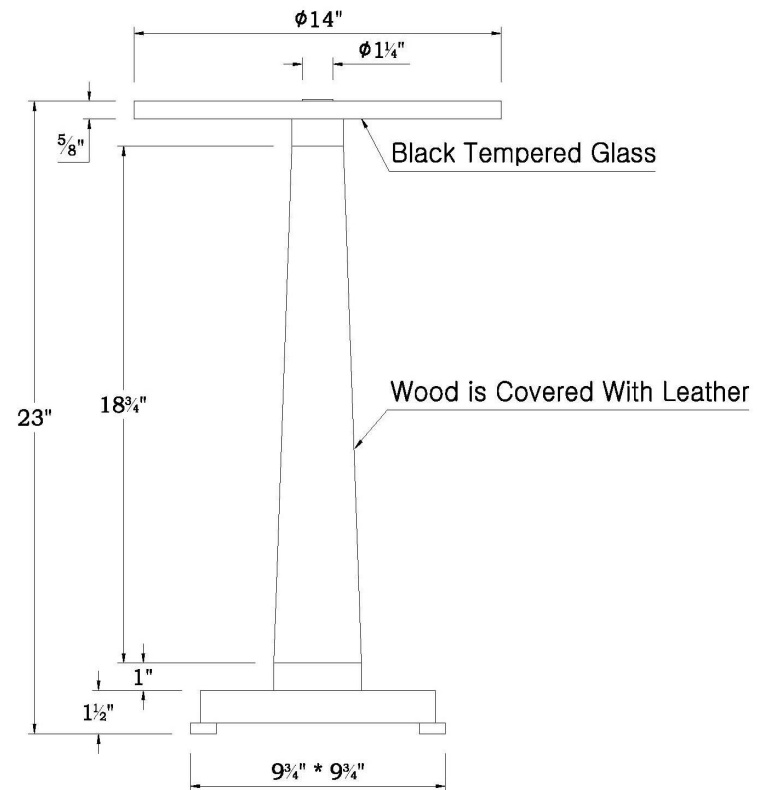

# SPEC SHEET

CAIRO CHARCOAL/BRASS ACCENT TABLE  
Item # AFDS-310-12

Height :23"  
Width: 14"  
Base: 9.75" x 9.75" Square  
Finish: Aged Brass

**All Port 68 designs are copyrighted. All rights reserved.**