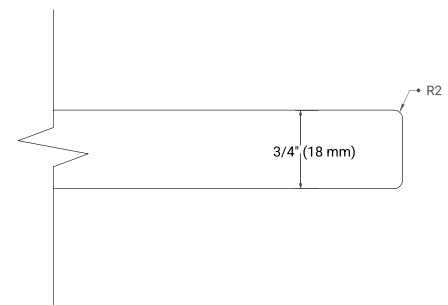

OVERALL DIMENSIONS

73" W x 22" D x 0.75" H

COUNTERTOP OPTIONS

Carrara Marble

FEATURES

- Solid countertop with mitered edges & seams
- Undermount white rectangular sink
- Pre-drilled for 8" widespread faucet

INCLUDED

- Countertop
- Matching Backsplash
- Rectangle Sinks

COUNTERTOP PLAN VIEW

EDGE SIDE VIEW

THREE DIMENSIONAL COUNTERTOP VIEW