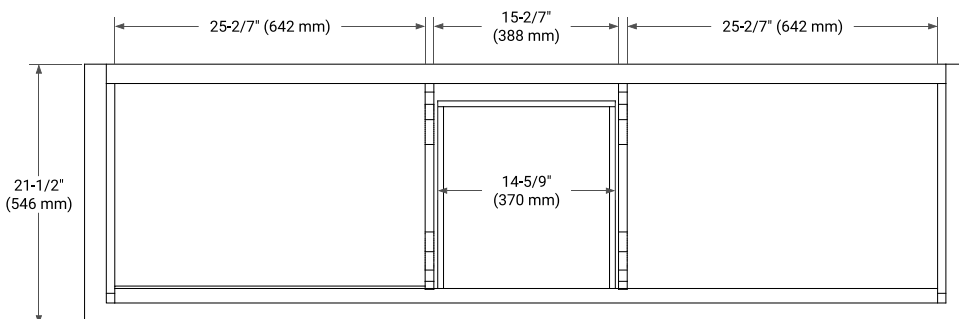

72" DOUBLE SINK BASE CABINET

BASE CABINET DIMENSIONS

72" W x 21.5" D x 33.5" H

FEATURES

- Solid wood frame & plywood panels
- Dovetail drawers and joints
- Soft closing doors & drawers

HARDWARE FINISHES*

Brushed Nickel Satin Brass Matte Black Polished Chrome

Hardware comes preinstalled with the illustrated option. Other finishes are available on our online store if you prefer a different one.

AVAILABLE COLORS

White Grey

FRONT VIEW

SIDE VIEW

PLAN VIEW

73" DOUBLE RECTANGLE SINK COUNTERTOP WITH 0.75" THICKNESS

OVERALL DIMENSIONS

73" W x 22" D x 0.75" H

COUNTERTOP OPTIONS

Carrara Marble

FEATURES

- Solid countertop with mitered edges & seams
- Undermount white rectangular sink
- Pre-drilled for 8" widespread faucet

INCLUDED

- Countertop
- Matching Backsplash
- Rectangle Sinks

COUNTERTOP PLAN VIEW

EDGE SIDE VIEW

THREE DIMENSIONAL COUNTERTOP VIEW