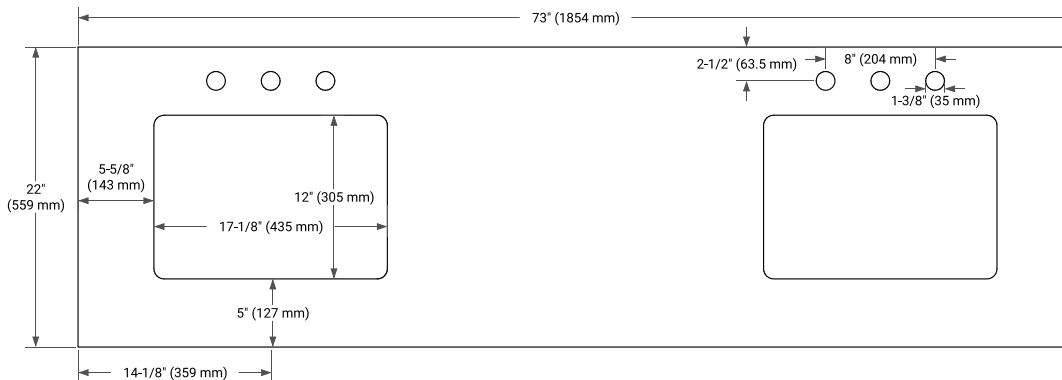

72" DOUBLE SINK BASE CABINET

BASE CABINET DIMENSIONS

72" W x 21.5" D x 33.5" H

FEATURES

- Solid wood frame & plywood panels
- Dovetail drawers and joints
- Soft closing doors & drawers

HARDWARE FINISHES*

Brushed Nickel Satin Brass Matte Black Polished Chrome

Hardware comes preinstalled with the illustrated option. Other finishes are available on our online store if you prefer a different one.

AVAILABLE COLORS

White Grey

FRONT VIEW

SIDE VIEW

PLAN VIEW

73" DOUBLE RECTANGLE SINK COUNTERTOP WITH 0.75" THICKNESS

OVERALL DIMENSIONS

73" W x 22" D x 0.75" H

COUNTERTOP OPTIONS

Carrara Marble

FEATURES

- Solid countertop with mitered edges & seams
- Undermount white rectangular sink
- Pre-drilled for 8" widespread faucet

INCLUDED

- Countertop
- Matching Backsplash
- Rectangle Sinks

COUNTERTOP PLAN VIEW

EDGE SIDE VIEW

THREE DIMENSIONAL COUNTERTOP VIEW