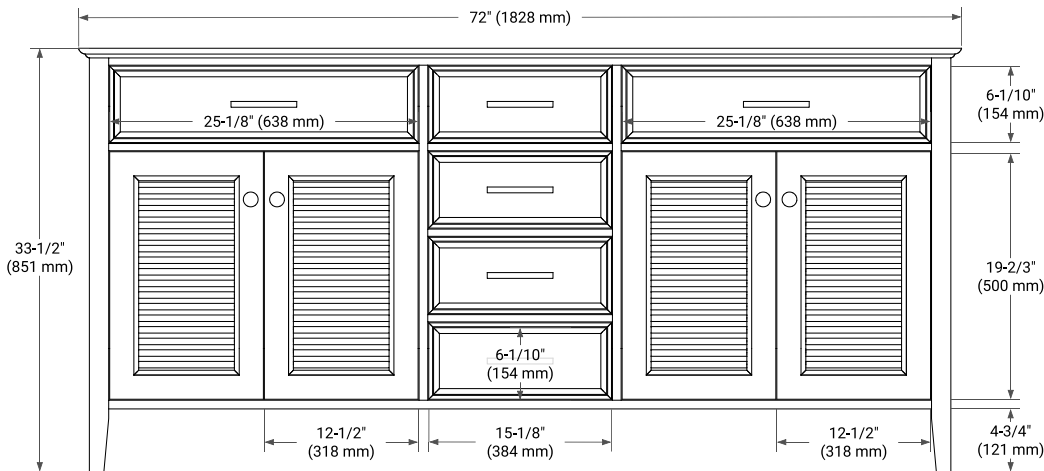

72" DOUBLE SINK BASE CABINET

BASE CABINET DIMENSIONS

72" W x 21.5" D x 33.5" H

FEATURES

- Solid wood frame & plywood panels
- Dovetail drawers and joints
- Soft closing doors & drawers

HARDWARE FINISHES*

Brushed Nickel Satin Brass Matte Black Polished Chrome

Hardware comes preinstalled with the illustrated option. Other finishes are available on our online store if you prefer a different one.

AVAILABLE COLORS

White Grey

FRONT VIEW

SIDE VIEW

PLAN VIEW

73" DOUBLE RECTANGLE SINK COUNTERTOP WITH 0.75" THICKNESS

OVERALL DIMENSIONS

73" W x 22" D x 0.75" H

COUNTERTOP OPTIONS

Carrara Marble

FEATURES

- Solid countertop with mitered edges & seams
- Undermount white rectangular sink
- Pre-drilled for 8" widespread faucet

INCLUDED

- Countertop
- Matching Backsplash
- Rectangle Sinks

COUNTERTOP PLAN VIEW

EDGE SIDE VIEW

THREE DIMENSIONAL COUNTERTOP VIEW