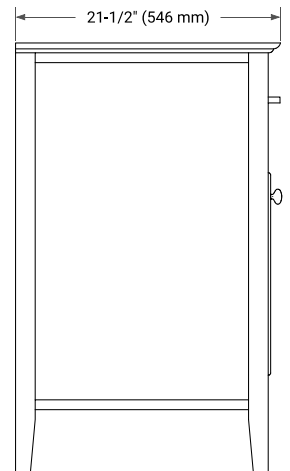

72" DOUBLE SINK BASE CABINET

BASE CABINET DIMENSIONS

72" W x 21.5" D x 33.5" H

FEATURES

- Solid wood frame & plywood panels
- Dovetail drawers and joints
- Soft closing doors & drawers

HARDWARE FINISHES*

Brushed Nickel Satin Brass Matte Black Polished Chrome

Hardware comes preinstalled with the illustrated option. Other finishes are available on our online store if you prefer a different one.

AVAILABLE COLORS

White Grey

FRONT VIEW

SIDE VIEW

PLAN VIEW

73" DOUBLE RECTANGLE SINK COUNTERTOP WITH 0.75" THICKNESS

OVERALL DIMENSIONS

73" W x 22" D x 0.75" H

COUNTERTOP OPTIONS

Carrara Marble

FEATURES

- Solid countertop with mitered edges & seams
- Undermount white rectangular sink
- Pre-drilled for 8" widespread faucet

INCLUDED

- Countertop
- Matching Backsplash
- Rectangle Sinks

COUNTERTOP PLAN VIEW

EDGE SIDE VIEW

THREE DIMENSIONAL COUNTERTOP VIEW