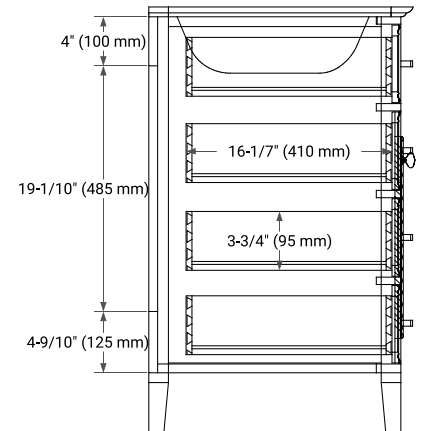

72" DOUBLE SINK BASE CABINET

BASE CABINET DIMENSIONS

72" W x 21.5" D x 33.5" H

FEATURES

- Solid wood frame & plywood panels
- Dovetail drawers and joints
- Soft closing doors & drawers

HARDWARE FINISHES*

Brushed Nickel Satin Brass Matte Black Polished Chrome

Hardware comes preinstalled with the illustrated option. Other finishes are available on our online store if you prefer a different one.

AVAILABLE COLORS

White Grey

FRONT VIEW

SIDE VIEW

PLAN VIEW

73" DOUBLE RECTANGLE SINK COUNTERTOP WITH 0.75" THICKNESS

OVERALL DIMENSIONS

73" W x 22" D x 0.75" H

COUNTERTOP OPTIONS

Carrara Marble

FEATURES

- Solid countertop with mitered edges & seams
- Undermount white rectangular sink
- Pre-drilled for 8" widespread faucet

INCLUDED

- Countertop
- Matching Backsplash
- Rectangle Sinks

COUNTERTOP PLAN VIEW

EDGE SIDE VIEW

THREE DIMENSIONAL COUNTERTOP VIEW