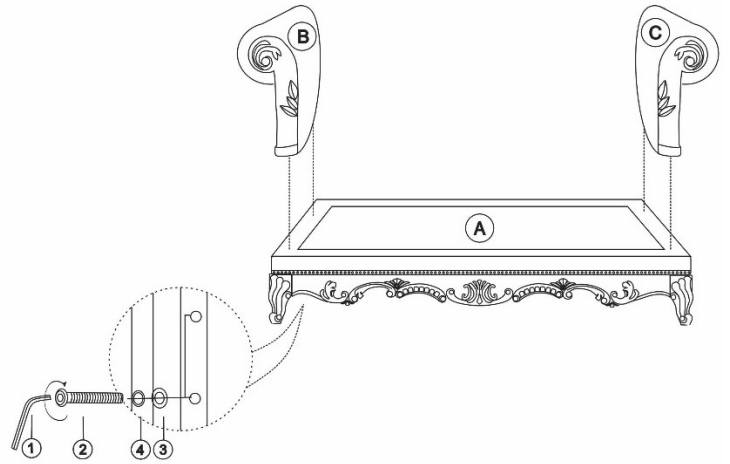

ASSEMBLY INSTRUCTIONS

DESCRIPTION: SOFA

ASSEMBLE COMPLETED