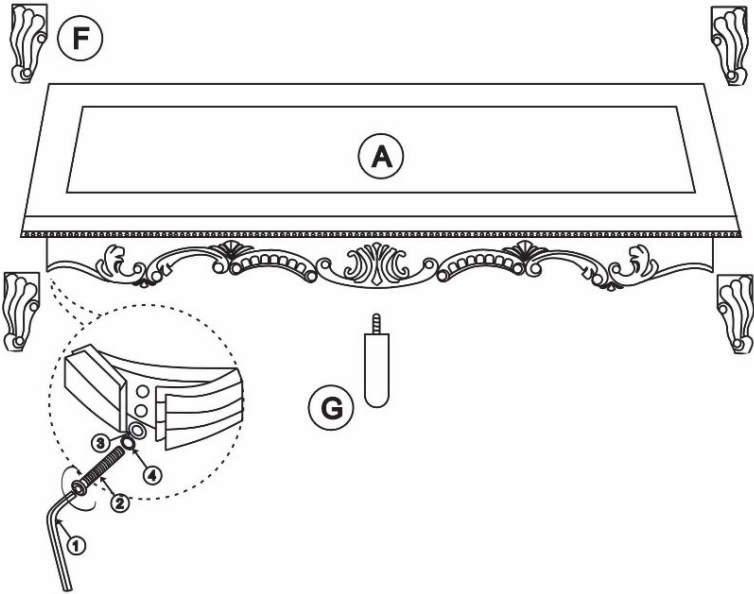

ASSEMBLY INSTRUCTIONS

DESCRIPTION: SOFA

ASSEMBLE COMPLETED