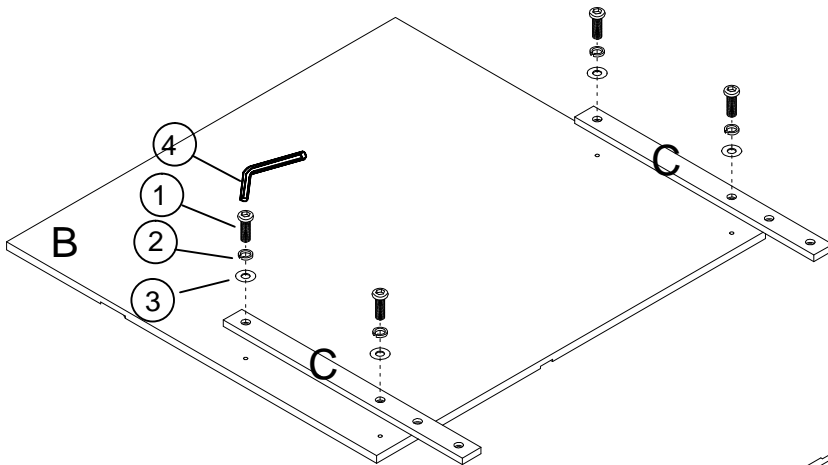

ASSEMBLY INSTRUCTION

IMPORTANT

Please keep Allen Key in a safe place as you may need to tighten up the Bolts in the future.
Use a soft cloth between these parts and the floor.
After assembly, item must be level to work properly. Use the included adjustable levelers to level.

Step 1

Step 2