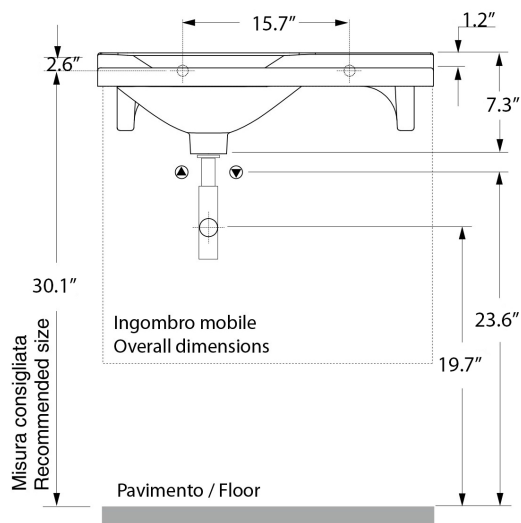

Features

- Ceramic
- With overflow
- Wall-mount installation
- With faucet hole

Buddy 3402

SKU# | Option:

- Buddy 3402 | Bathroom sink
- Buddy 3402+9107 | Bathroom sink with cabinet

<p>Collection Buddy</p>	<p>Model Buddy 3402</p>	<p>Dimensions Metric <i>1 inch = 2.54 cm</i> <i>1 inch = 25.4 mm</i></p>	 <p>1051 Lea Drive - Collegeville, PA 19426 Tel. 215 513 9400 - Fax 610 831 0215 www.ws bathcollections.com - info@ws bathcollectins.com</p>
------------------------------------	--------------------------------------	--	---

Collection
Buddy

Model |
Buddy 3402

Dimensions Metric

1 inch = 2.54 cm
1 inch = 25.4 mm

WS[®]
BATH
COLLECTIONS

1051 Lea Drive - Collegeville, PA 19426
Tel. 215 513 9400 - Fax 610 831 0215
www.ws bathcollections.com - info@ws bathcollections.com

—————
pavimento finito/floor level

Collection
Buddy

Model |
Buddy 9107

Dimensions Metric
1 inch = 2.54 cm
1 inch = 25.4 mm

WS[®]
BATH
COLLECTIONS

1051 Lea Drive - Collegeville, PA 19426
Tel. 215 513 9400 - Fax 610 831 0215
www.ws bathcollections.com - info@ws bathcollections.com

Silicone (optional)

Collection
Buddy

Model |
Buddy 3402

Dimensions Metric
1 inch = 2.54 cm
1 inch = 25.4 mm

WS[®]
BATH
COLLECTIONS

1051 Lea Drive - Collegeville, PA 19426
Tel. 215 513 9400 - Fax 610 831 0215