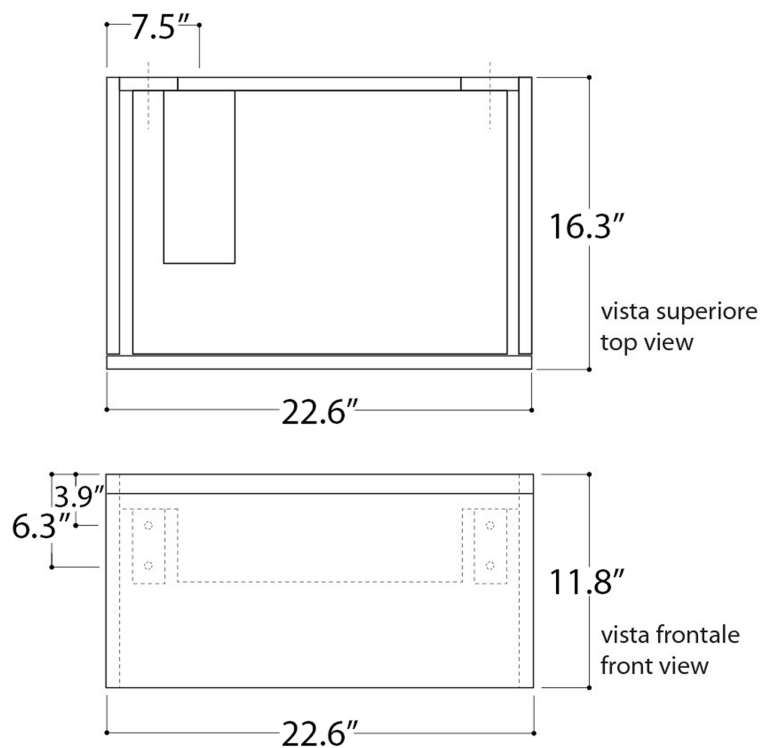

Collection
Buddy

Model |
Buddy 3402

Dimensions Metric

1 inch = 2.54 cm
1 inch = 25.4 mm

WS[®]
BATH
COLLECTIONS

1051 Lea Drive - Collegeville, PA 19426
Tel. 215 513 9400 - Fax 610 831 0215
www.ws bathcollections.com - info@ws bathcollections.com

—————
pavimento finito/floor level

Collection
Buddy

Model |
Buddy 9107

Dimensions Metric
1 inch = 2.54 cm
1 inch = 25.4 mm

WS[®]
BATH
COLLECTIONS

1051 Lea Drive - Collegeville, PA 19426
Tel. 215 513 9400 - Fax 610 831 0215
www.ws bathcollections.com - info@ws bathcollections.com

Silicone (optional)

Collection
Buddy

Model |
Buddy 3402

Dimensions Metric
1 inch = 2.54 cm
1 inch = 25.4 mm

WS[®]
BATH
COLLECTIONS

1051 Lea Drive - Collegeville, PA 19426
Tel. 215 513 9400 - Fax 610 831 0215