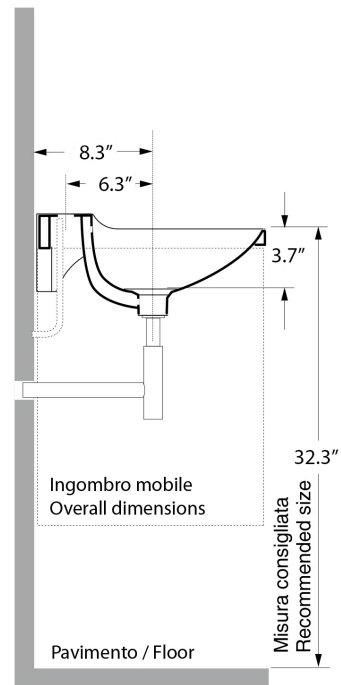

Features

- Ceramic
- With overflow
- Wall-mount installation
- With faucet hole

Buddy 3402

SKU# | Option:

- Buddy 3402 | Bathroom sink
- Buddy 3402+9107 | Bathroom sink with cabinet

<p>Collection Buddy</p>	<p>Model Buddy 3402</p>	<p>Dimensions Metric <i>1 inch = 2.54 cm</i> <i>1 inch = 25.4 mm</i></p>	 <p>1051 Lea Drive - Collegeville, PA 19426 Tel. 215 513 9400 - Fax 610 831 0215 www.ws bathcollections.com - info@ws bathcollectins.com</p>
------------------------------------	--------------------------------------	--	---

Collection
Buddy

Model |
Buddy 3402

Dimensions Metric

1 inch = 2.54 cm
1 inch = 25.4 mm

WS[®]
BATH
COLLECTIONS

1051 Lea Drive - Collegeville, PA 19426
Tel. 215 513 9400 - Fax 610 831 0215
www.ws bathcollections.com - info@ws bathcollections.com

—————
pavimento finito/floor level

Collection
Buddy

Model |
Buddy 9107

Dimensions Metric
1 inch = 2.54 cm
1 inch = 25.4 mm

WS[®]
BATH
COLLECTIONS

1051 Lea Drive - Collegeville, PA 19426
Tel. 215 513 9400 - Fax 610 831 0215
www.ws bathcollections.com - info@ws bathcollections.com

Silicone (optional)

Collection
Buddy

Model |
Buddy 3402

Dimensions Metric
1 inch = 2.54 cm
1 inch = 25.4 mm

WS[®]
BATH
COLLECTIONS

1051 Lea Drive - Collegeville, PA 19426
Tel. 215 513 9400 - Fax 610 831 0215