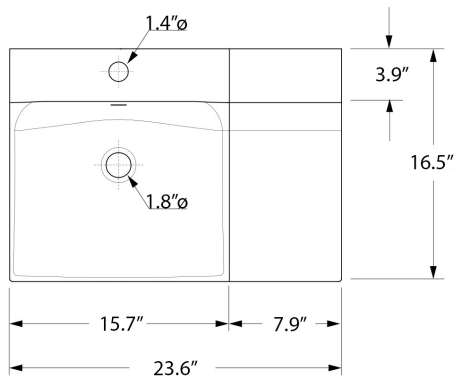

Features

- Ceramic
- With overflow
- Wall-mount installation
- With faucet hole

Buddy 3402

SKU# | Option:

- Buddy 3402 | Bathroom sink
- Buddy 3402+9107 | Bathroom sink with cabinet

<p>Collection Buddy</p>	<p>Model Buddy 3402</p>	<p>Dimensions Metric <i>1 inch = 2.54 cm</i> <i>1 inch = 25.4 mm</i></p>	 <p>1051 Lea Drive - Collegeville, PA 19426 Tel. 215 513 9400 - Fax 610 831 0215 www.ws bathcollections.com - info@ws bathcollectins.com</p>
------------------------------------	--------------------------------------	--	---

Collection
Buddy

Model |
Buddy 3402

Dimensions Metric

1 inch = 2.54 cm
1 inch = 25.4 mm

WS[®]
BATH
COLLECTIONS

1051 Lea Drive - Collegeville, PA 19426
Tel. 215 513 9400 - Fax 610 831 0215
www.ws bathcollections.com - info@ws bathcollections.com

—————
pavimento finito/floor level

Collection
Buddy

Model |
Buddy 9107

Dimensions Metric
1 inch = 2.54 cm
1 inch = 25.4 mm

WS[®]
BATH
COLLECTIONS

1051 Lea Drive - Collegeville, PA 19426
Tel. 215 513 9400 - Fax 610 831 0215
www.ws bathcollections.com - info@ws bathcollections.com

Silicone (optional)

Collection
Buddy

Model |
Buddy 3402

Dimensions Metric
1 inch = 2.54 cm
1 inch = 25.4 mm

WS[®]
BATH
COLLECTIONS

1051 Lea Drive - Collegeville, PA 19426
Tel. 215 513 9400 - Fax 610 831 0215