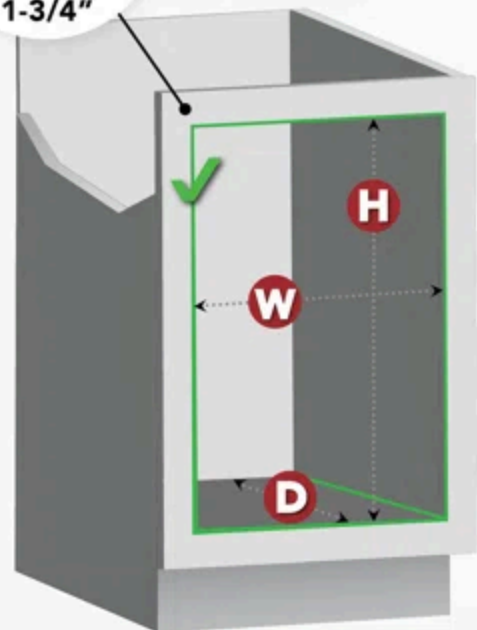

MINIMUM CABINET OPENING (MCO)

FRAMED VS. FRAMELESS

**COMMON
FACE FRAME
WIDTHS:**
1-1/2"
1-5/8"
1-3/4"

 **MEASURE**

PLEASE NOTE! When measuring, check for obstructions such as door hinges or plumbing

W WIDTH
D DEPTH
H HEIGHT

 **FRAMED**
*Traditional style
common in the USA*

 **FRAMELESS**
*(Full-Access)
European inspired design*

HOW TO MEASURE