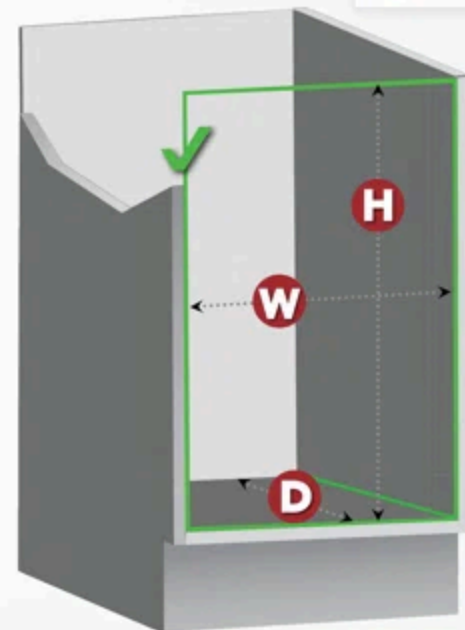

MINIMUM CABINET OPENING (MCO)

FRAMED VS. FRAMELESS

**COMMON
FACE FRAME
WIDTHS:**
1-1/2"
1-5/8"
1-3/4"

 **MEASURE**

PLEASE NOTE! When measuring, check for obstructions such as door hinges or plumbing

W WIDTH
D DEPTH
H HEIGHT

 **FRAMED**
*Traditional style
common in the USA*

 **FRAMELESS**
*(Full-Access)
European inspired design*

HOW TO MEASURE