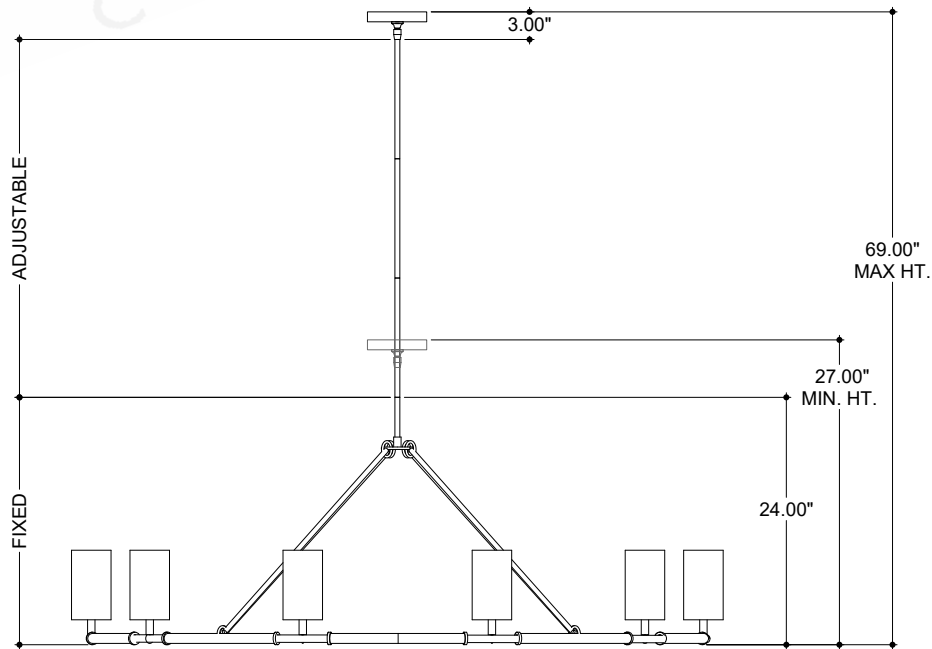

ITEM: 9000-1350

Overall Dimensions

Height: 24"

Diameter: 63"

TOP VIEW

CANOPY DETAIL

FRONT VIEW