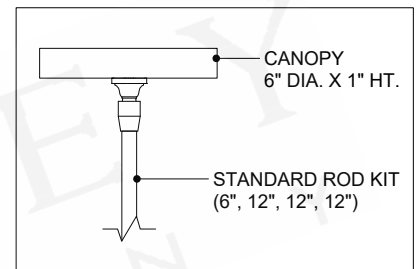

ITEM: 9000-1350

Overall Dimensions

Height: 24"

Diameter: 63"

TOP VIEW

CANOPY DETAIL

FRONT VIEW