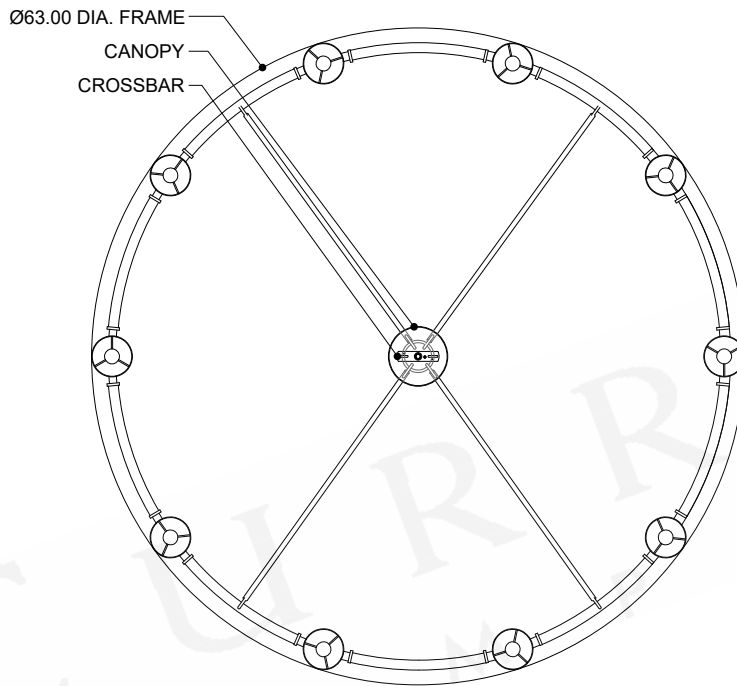

ITEM: 9000-1350

Overall Dimensions

Height: 24"

Diameter: 63"

TOP VIEW

CANOPY DETAIL

FRONT VIEW