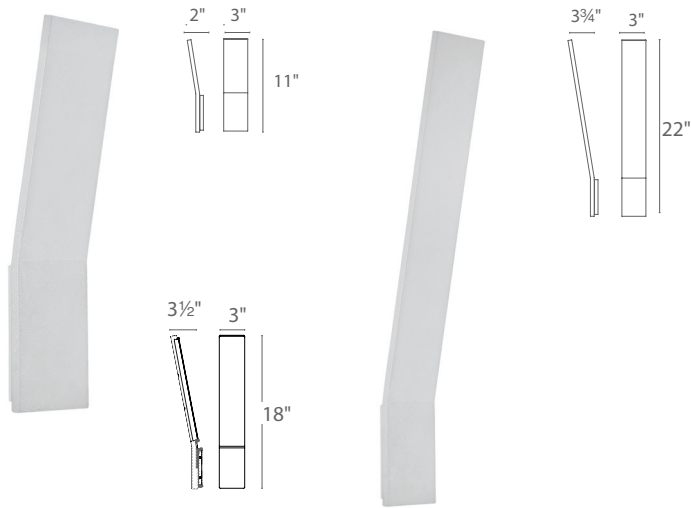

# LED Interior Sconce

## PRODUCT DESCRIPTION

A new slant on modern lighting. This low profile angular sconce deploys robust indirect illumination of walls and surfaces in two sizes for various applications. The subtle graduated design offers a unique look and high style appeal.

## FEATURES

- ADA compliant, low profile design
- CEC Title 24 Compliant
- Damp location listed
- Mounts on a 2" x 4" switch box
- Conversion plate for 4" J box included
- Full range dimming when used with compatible dimmers\*
- No transformer or driver required
- 277V option available (special order)
- 50,000 hour rated life
- Color Temp: 3000K
- CRI: 90

### Construction:

**Light Source:** High output LED.

**Finish:** Brushed Aluminum (AL). White (WT)

**Standards:** Damp location listed. ADA compliant. CEC Title 24.

Height	Wattage	Voltage	LED Lumens	Delivered Lumens	Finish
11"	9.5W		808	660	<b>AL</b> Brushed Aluminum  <b>WT</b> White 
18"	19W	120V	1348	1225	
22"	18.5W		1332	1150	