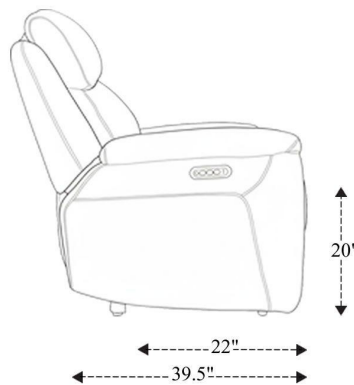

Power Sofa P3

Overall Dimensions	87.5" x 39.5" x 41"
Overall Width	87.5"
Overall Depth	39.5"
Overall Height	41"
Overall Weight	226 lbs.
Fully Reclined	65"
Distance from Wall	--
Back of Seat to end of Chaise	--
Leg Height (Distance from Foot Rest to Floor in Full Recline)	20"
Head Height (Distance from Headrest to Floor in Full Recline)	33"

Seat Width	23.25"
Seat Depth	22"
Seat Height	20"
Arm Width	9.75"
Arm Depth	21.5"
Arm Height	25"
Back Width	--
Back Height	26"
Headrest Extended from Back	--