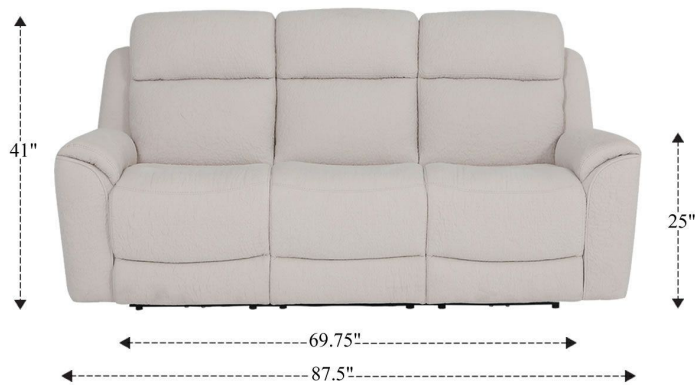

Power Sofa P3

Overall Dimensions	87.5" x 39.5" x 41"
Overall Width	87.5"
Overall Depth	39.5"
Overall Height	41"
Overall Weight	226 lbs.
Fully Reclined	65"
Distance from Wall	--
Back of Seat to end of Chaise	--
Leg Height (Distance from Foot Rest to Floor in Full Recline)	20"
Head Height (Distance from Headrest to Floor in Full Recline)	33"

Seat Width	23.25"
Seat Depth	22"
Seat Height	20"
Arm Width	9.75"
Arm Depth	21.5"
Arm Height	25"
Back Width	--
Back Height	26"
Headrest Extended from Back	--