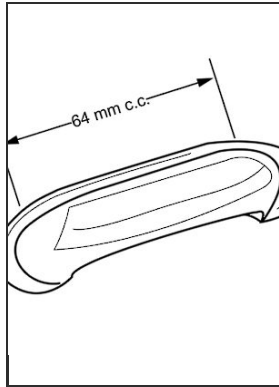

RELATED DOCUMENTS