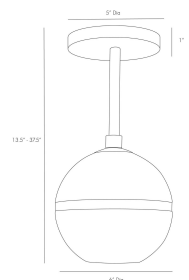

NOBLE PENDANT

49063
Antique Brass
H: 13.5 IN
Dia: 6.0 IN

Thick crystal, sculpted into an optical globe, creates the extraordinary shade of this pendant lamp. The center is carved out to fit a single light, which is concealed in its frosted texture, giving the light a filtered glow. It's accented with a band of stainless steel, which matches the stem in an antique brass finish. Additional pipe available (PIPE-180). Certified for damp locations and intended for interior use.