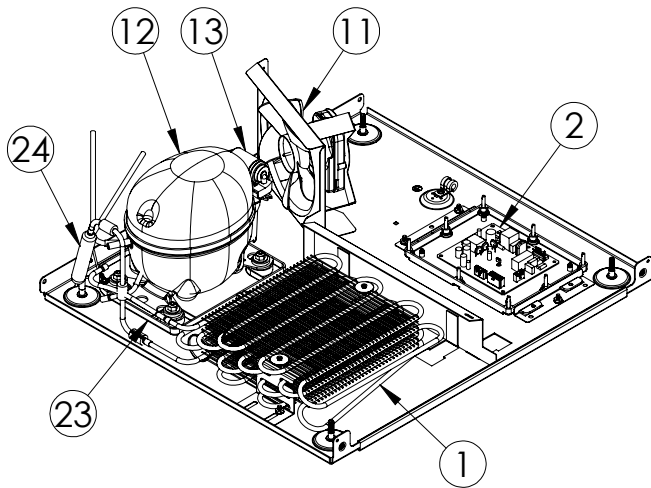

Service Parts List

marvelrefrigeration.com
616-754-5601

MARE124-SS31A

ITEM	DESCRIPTION	MARVEL P/N
1	CONDENSER ASSEMBLY	42249374
2	MAIN CONTROL BOARD KIT	S42088820
3	GRILLE	S41015806-SS
4	LED LIGHT STRIP	S68100
5	BLACK ROCKER LIGHT SWITCH	42246922
6	EVAPORATOR ASSEMBLY	42249407
7	THERMISTOR ASSEMBLY	S41015903-BLK
8	UI DISPLAY KIT	S68166-01
9	ACCESS COVER	S41015716
10	MECHANICAL HARNESS KIT*	S41015773
11	CONDENSER FAN ASSEMBLY	42249159
12	COMPRESSOR	S41015395
13	COMPRESSOR ELECTRICALS	S41015921
14	DOOR ASSEMBLY	S42038992
15	EVAP FAN	42249149
16	DOOR GASKET	S31580-037
17	DOOR STOP	S41015708-SS
18	STRIKER PLATE	S41015709-BLK
19	HINGE PKG	S52411635-CHR
20	PERFORATED METAL SHELF	S41013646-BLK
21	LEG LEVELERS (4)	42243808
22	POWER CORD	S41050606
23	DRAIN PAN	S41013227
24	DRIER	S41013226
25	KEYS(2)	42244506
26	CARTON ASSEMBLY*	42249633

* NOT PICTURED