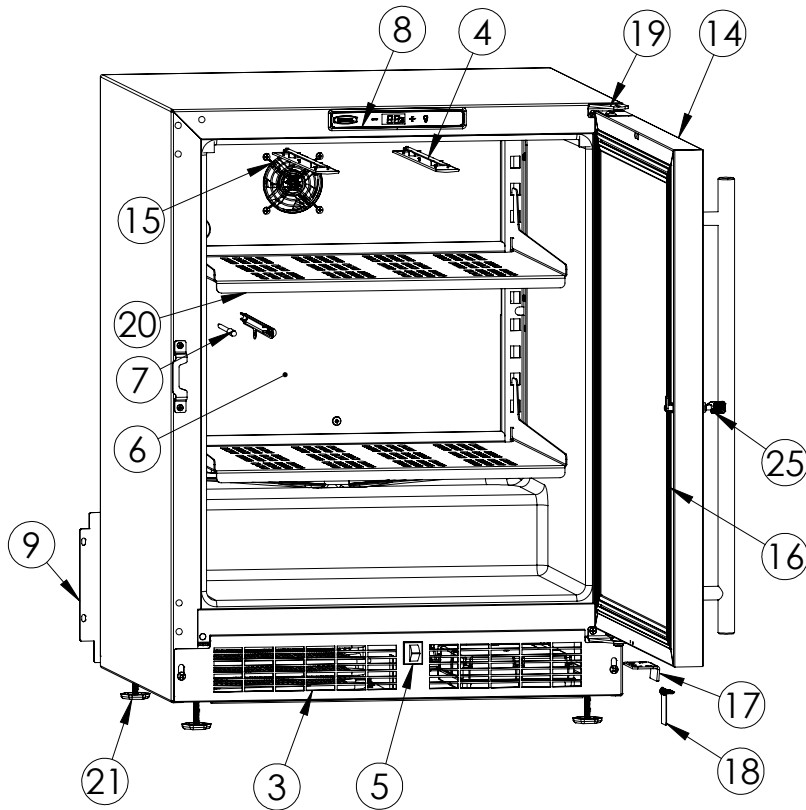

Service Parts List

marvelrefrigeration.com
616-754-5601

MARE124-SS31A

ITEM	DESCRIPTION	MARVEL P/N
1	CONDENSER ASSEMBLY	42249374
2	MAIN CONTROL BOARD KIT	S42088820
3	GRILLE	S41015806-SS
4	LED LIGHT STRIP	S68100
5	BLACK ROCKER LIGHT SWITCH	42246922
6	EVAPORATOR ASSEMBLY	42249407
7	THERMISTOR ASSEMBLY	S41015903-BLK
8	UI DISPLAY KIT	S68166-01
9	ACCESS COVER	S41015716
10	MECHANICAL HARNESS KIT*	S41015773
11	CONDENSER FAN ASSEMBLY	42249159
12	COMPRESSOR	S41015395
13	COMPRESSOR ELECTRICALS	S41015921
14	DOOR ASSEMBLY	S42038992
15	EVAP FAN	42249149
16	DOOR GASKET	S31580-037
17	DOOR STOP	S41015708-SS
18	STRIKER PLATE	S41015709-BLK
19	HINGE PKG	S52411635-CHR
20	PERFORATED METAL SHELF	S41013646-BLK
21	LEG LEVELERS (4)	42243808
22	POWER CORD	S41050606
23	DRAIN PAN	S41013227
24	DRIER	S41013226
25	KEYS(2)	42244506
26	CARTON ASSEMBLY*	42249633

* NOT PICTURED