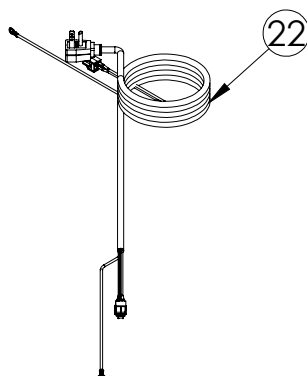

Service Parts List

marvelrefrigeration.com
616-754-5601

MARE124-SS31A

ITEM	DESCRIPTION	MARVEL P/N
1	CONDENSER ASSEMBLY	42249374
2	MAIN CONTROL BOARD KIT	S42088820
3	GRILLE	S41015806-SS
4	LED LIGHT STRIP	S68100
5	BLACK ROCKER LIGHT SWITCH	42246922
6	EVAPORATOR ASSEMBLY	42249407
7	THERMISTOR ASSEMBLY	S41015903-BLK
8	UI DISPLAY KIT	S68166-01
9	ACCESS COVER	S41015716
10	MECHANICAL HARNESS KIT*	S41015773
11	CONDENSER FAN ASSEMBLY	42249159
12	COMPRESSOR	S41015395
13	COMPRESSOR ELECTRICALS	S41015921
14	DOOR ASSEMBLY	S42038992
15	EVAP FAN	42249149
16	DOOR GASKET	S31580-037
17	DOOR STOP	S41015708-SS
18	STRIKER PLATE	S41015709-BLK
19	HINGE PKG	S52411635-CHR
20	PERFORATED METAL SHELF	S41013646-BLK
21	LEG LEVELERS (4)	42243808
22	POWER CORD	S41050606
23	DRAIN PAN	S41013227
24	DRIER	S41013226
25	KEYS(2)	42244506
26	CARTON ASSEMBLY*	42249633

* NOT PICTURED